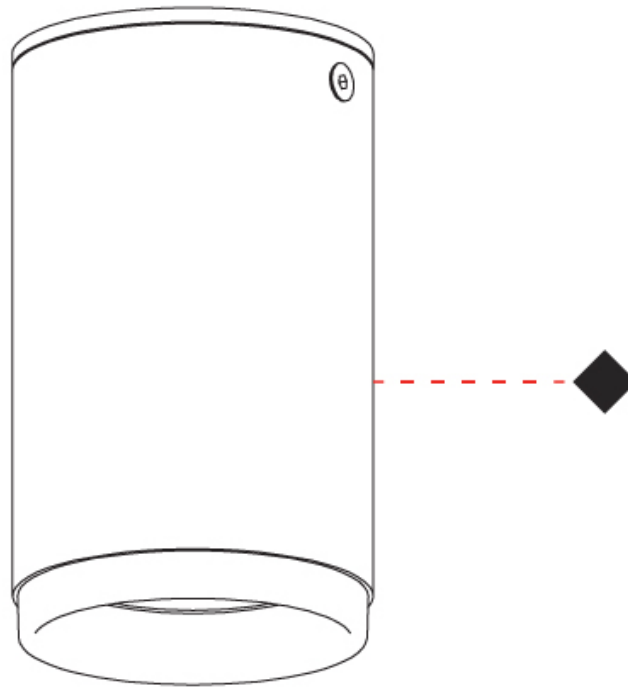

HAUL - CEILING SURFACE

D92249-

PROJECT

TYPE

SPECIFIER

QUANTITY

DATE

D