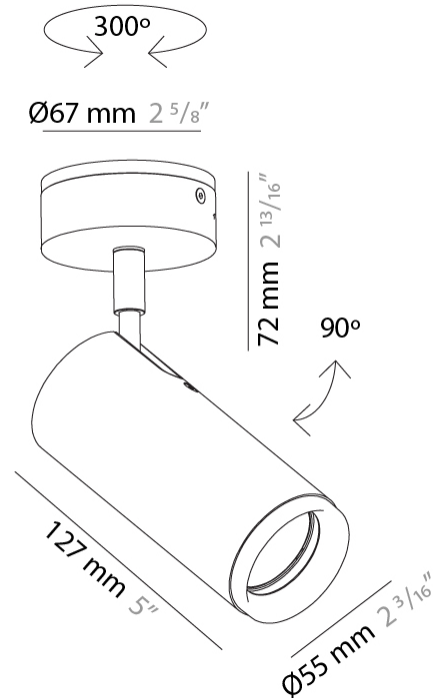

GENERAL

Series: Haul
Partner: Milan
Division: Design
Installation: Suspension
Product Type: Pendant
Mounting Location: Ceiling
Light Distribution: Direct

PHYSICAL

Shape: Cylinder
Diameter (mm): 55
Diameter (in): 2 ³/₁₆
Height (mm): 210
Height (in): 8 ¹/₄
Max. Overall Height (mm): 2210
Max. Overall Height (in): 87
Fixture Finish: MWL / MBQ
Fixture Material: Extruded Aluminum
Cable Details: 2900mm Cable

GENERAL

Series: Haul
Partner: Milan
Division: Design
Installation: Suspension
Product Type: Pendant
Mounting Location: Ceiling
Light Distribution: Direct

PHYSICAL

Shape: Cylinder
Diameter (mm): 40
Diameter (in): 1 5/16
Height (mm): 153
Height (in): 6
Max. Overall Height (mm): 2153
Max. Overall Height (in): 84 3/4
Fixture Finish: MWL / MBQ
Fixture Material: Extruded Aluminum
Cable Details: 2900mm Cable

PHYSICAL

Aperture Sizes - Downlights: 2" _____
 Shape: Cylinder _____
 Diameter (mm): 55 _____
 Diameter (in): 2 ³/₁₆ _____
 Height (mm): 127 _____
 Height (in): 5 _____
 Max. Overall Height (mm): 199 _____
 Max. Overall Height (in): 7 ¹³/₁₆ _____
 Extension (mm): 72 _____
 Extension (in): 2 ¹³/₁₆ _____
 Fixture Finish: [MWL / MBQ](#) _____
 Fixture Material: Extruded Aluminum _____

OPTICAL

Beam Angle: 35 _____
 Adjustability: Rotational 300°; Tilt 90° _____

RATINGS AND CERTIFICATIONS

Certified By: Certified for North American Standards _____
 IP rating: IP20 _____

HAUL 1 LIGHT SURFACE