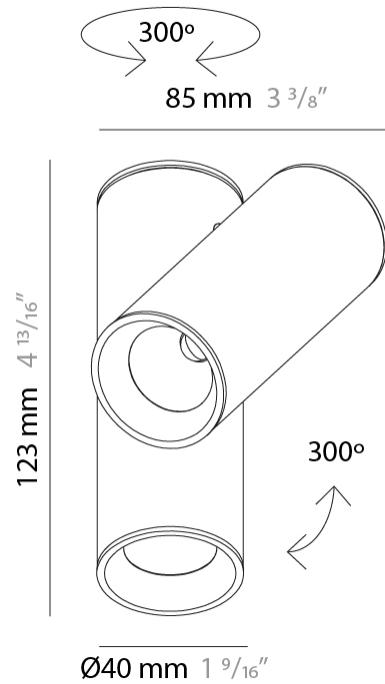

HAUL 2 LIGHT SURFACE

D92192R9-

base number _____
Finish Options _____

1. To build a product code in our configurator select the specify button on the base model # product page
2. To build a manual product code on this datasheet choose from the options listed below in blue font and add the suffix to the base model #

GENERAL

Series: Haul _____
Subseries: Haul 2 Light _____
Partner: Milan _____
Division: Design _____
Installation: Surface _____
Product Type: Spots _____
Mounting Location: Ceiling _____
Light Distribution: Adjustable _____

PHYSICAL

Aperture Sizes - Downlights: 1" _____
Shape: Cylinder _____
Diameter (mm): 40 _____
Diameter (in): 1 ⁹/₁₆ _____
Width (mm): 85 _____
Width (in): 3 ³/₈ _____
Height (mm): 80 _____
Height (in): 4 ⁷/₈ _____
Fixture Finish: MWL / MBQ _____
Fixture Material: Extruded Aluminum _____

ELECTRICAL

Lamp Type: LED _____
Input Wattage (W): 10 _____
Total Output Wattage (W): 8 _____
Dimming: Electronic Low Voltage Dimming _____
Input Voltage (V): 120Vac Direct Line _____

LED

Number of LEDs: 2 _____
Color Temperature (°K): 3000 _____
Max. Delivered Lumen (lm): 1000 _____
CRI: >90 CRI _____
Lamp Life (hrs): 50000 _____

OPTICAL

Beam Angle: 35 _____
Adjustability: Rotational; Tilt 300° _____

RATINGS AND CERTIFICATIONS

Certified By: Certified for North American Standards _____
IP rating: IP20 _____