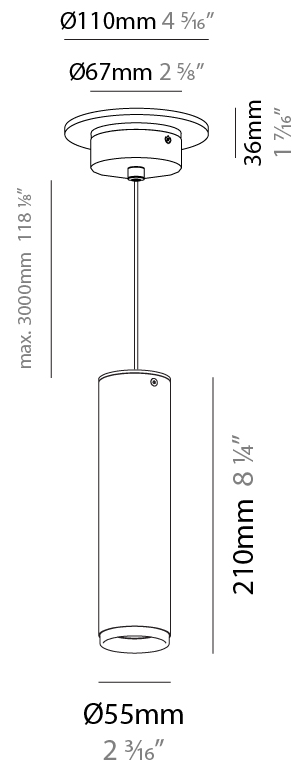

HAUL SUSPENSION

D91208-

base number   Finish
Options

1. To build a product code in our configurator select the specify button on the base model # product page
2. To build a manual product code on this datasheet choose from the options listed below in blue font and add the suffix to the base model #

GENERAL

Series: Haul
Partner: Milan
Division: Design
Installation: Suspension
Product Type: Pendant
Mounting Location: Ceiling
Light Distribution: Direct

PHYSICAL

Shape: Cylinder
Diameter (mm): 55
Diameter (in): 2 ³/₁₆
Height (mm): 210
Height (in): 8 ¹/₄
Max. Overall Height (mm): 2210
Max. Overall Height (in): 87
Fixture Finish: MWL / MBQ
Fixture Material: Extruded Aluminum
Cable Details: 2900mm Cable

ELECTRICAL

Number of Lamps: 1
Lamp Type: LED Retrofit
Max. Wattage Per Lamp (W): 7
Lamp Base: GU10
Input Voltage (V): 120

LED

Number of LEDs: 1
Color Temperature (°K): 3000
Max. Delivered Lumen (lm): 655
CRI: >90 CRI

OPTICAL

RATINGS AND CERTIFICATIONS

Certified By: Certified for North American Standards
IP rating: IP20

PROJECT
TYPE
SPECIFIER
QUANTITY
DATE