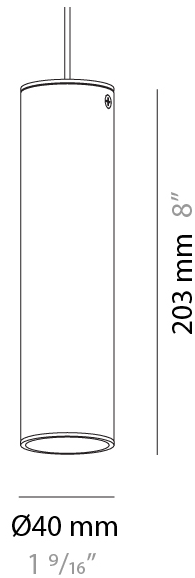

PROJECT
TYPE
SPECIFIER
QUANTITY
DATE

HAUL TRACK

D96070- : D96070-MBL

base number

1. To build a product code in our configurator select the specify button on the base model # product page
2. To build a manual product code on this datasheet choose from the options listed below in blue font and add the suffix to the base model #

GENERAL

Series: Haul
Partner: Milan
Division: Design
Installation: Track
Product Type: Track System Line Voltage
Mounting Location: Ceiling
Light Distribution: Direct

PHYSICAL

Shape: Cylinder
Diameter (mm): 40
Height (mm): 203
Max. Overall Height (mm): 1300
Max. Overall Height (in): 51 ³/₁₆
Fixture Material: Extruded Aluminum

ELECTRICAL

Lamp Type: LED
Total Output Wattage (W): 5
Driver Included: No
Input Voltage (V): 120

LED

Color Temperature (°K): 3000
Nominal Lumen (lm): 500
CRI: >90 CRI

OPTICAL

RATINGS AND CERTIFICATIONS

Certified By: Certified for North American Standards
IP rating: IP20