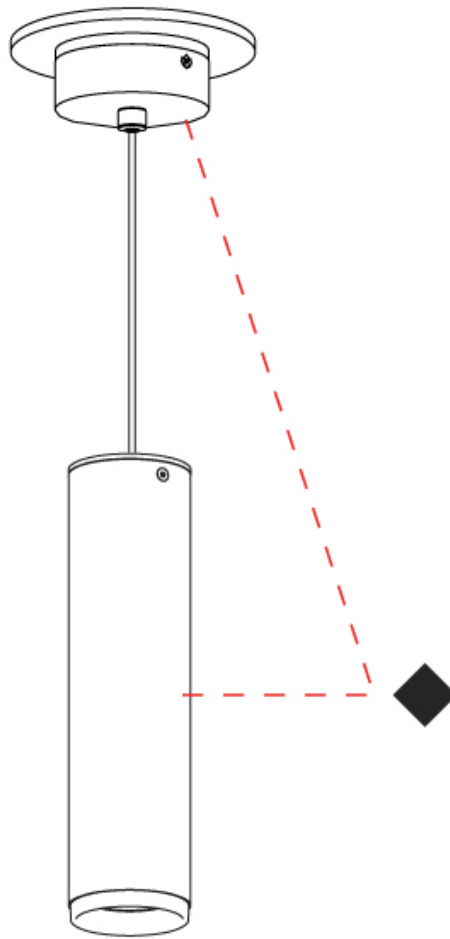

HAUL SUSPENSION

D91208-

PROJECT
TYPE
SPECIFIER
QUANTITY
DATE

D