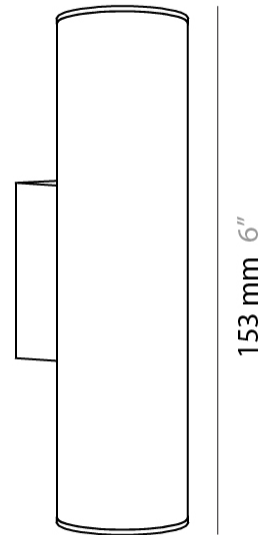

PROJECT
TYPE
SPECIFIER
QUANTITY
DATE

HAUL - WALL SURFACE

D93136R9-

base number Finish
Options

1. To build a product code in our configurator select the specify button on the base model # product page
2. To build a manual product code on this datasheet choose from the options listed below in blue font and add the suffix to the base model #

GENERAL

Series: Haul
Subseries: Haul - Wall
Brand: Milan
Division: Design
Mounting Type: Surface
Mounting Location: Wall
Subcategory: Up/Down Light

PHYSICAL

Shape: Cylinder
Diameter (mm): 40
Diameter (in): 1 9/16
Height (mm): 153
Height (in): 6
Extension (mm): 61
Extension (in): 2 3/8
Light Distribution: Direct / Indirect
Fixture Finish: MWL / MBQ
Fixture Material: Extruded Aluminum

ELECTRICAL

Lamp Type: LED
Input Wattage (W): 10
Dimming: Electronic Low Voltage Dimming
Input Voltage (V): 120Vac Direct Line

LED

Number of LEDs: 2
Color Temperature (°K): 3000
Max. Delivered Lumen (lm): 1000
CRI: >90 CRI
Lamp Life (hrs): 50000

OPTICAL

Beam Angle: 35

RATINGS AND CERTIFICATIONS

Certified By: Certified for North American Standards
IP rating: IP20

61 mm 2 3/8"

Ø40 mm 1 9/16"