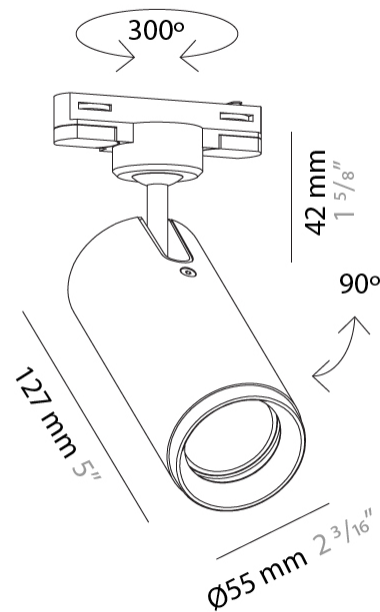

PROJECT
TYPE
SPECIFIER
QUANTITY
DATE

HAUL TRACK

D96073-

base number   Finish
Options

1. To build a product code in our configurator select the specify button on the base model # product page
2. To build a manual product code on this datasheet choose from the options listed below in blue font and add the suffix to the base model #

GENERAL

Series: Haul
Brand: Milan
Division: Design
Mounting Type: Track
Mounting Location: Ceiling
Subcategory: Spots

PHYSICAL

Shape: Cylinder
Diameter (mm): 55
Diameter (in): 2 3/16
Height (mm): 203
Height (in): 8
Max. Overall Height (mm): 1300
Max. Overall Height (in): 51 3/16
Light Distribution: Direct
Fixture Finish: MWL / MBQ
Fixture Material: Extruded Aluminum

ELECTRICAL

Lamp Type: LED
Input Wattage (W): 7
Dimming: Electronic Low Voltage Dimming
Input Voltage (V): 120Vac Direct Line

LED

Number of LEDs: 1
Color Temperature (°K): 3000
Max. Delivered Lumen (lm): 665
CRI: >90 CRI
Lamp Life (hrs): 50000

OPTICAL

Reflector°: 35
Beam Angle: 35

RATINGS AND CERTIFICATIONS

Certified By: Certified for North American Standards
IP rating: IP20