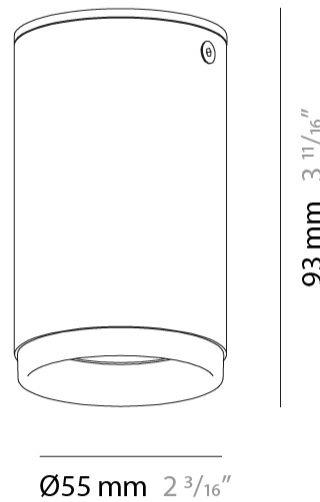

PROJECT
TYPE
SPECIFIER
QUANTITY
DATE

HAUL - CEILING SURFACE

D92249-

base number Finish
Options

1. To build a product code in our configurator select the specify button on the base model # product page
2. To build a manual product code on this datasheet choose from the options listed below in blue font and add the suffix to the base model #

GENERAL

Series: Haul
Subseries: Haul - Ceiling
Brand: Milan
Division: Design
Mounting Type: Surface
Mounting Location: Ceiling
Subcategory: Downlight

PHYSICAL

Shape: Cylinder
Diameter (mm): 55
Diameter (in): 2 ³/₁₆
Height (mm): 93
Height (in): 3 ¹¹/₁₆
Light Distribution: Direct
Fixture Finish: MWL / MBQ
Fixture Material: Extruded Aluminum

ELECTRICAL

Lamp Type: LED
Input Wattage (W): 7
Dimming: Electronic Low Voltage Dimming
Input Voltage (V): 120Vac Direct Line

LED

Number of LEDs: 1
Color Temperature (°K): 3000
Max. Delivered Lumen (lm): 655
CRI: >90 CRI
Lamp Life (hrs): 50000

OPTICAL

Beam Angle: 35

RATINGS AND CERTIFICATIONS

Certified By: Certified for North American Standards
IP rating: IP20