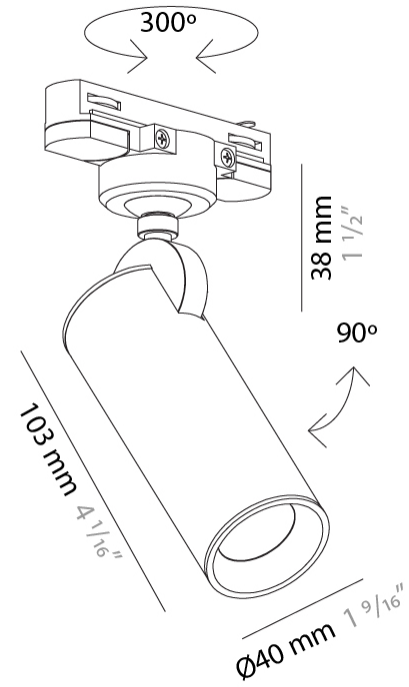

PROJECT	_____
TYPE	_____
SPECIFIER	_____
QUANTITY	_____
DATE	_____

HAUL TRACK

D96072-

base number   Finish
Options

1. To build a product code in our configurator select the specify button on the base model # product page
2. To build a manual product code on this datasheet choose from the options listed below in blue font and add the suffix to the base model #

GENERAL

Series: Haul
Brand: Milan
Division: Design
Mounting Type: Track
Mounting Location: Ceiling
Subcategory: Spots

PHYSICAL

Shape: Cylinder
Diameter (mm): 40
Diameter (in): 1 9/16
Height (mm): 203
Height (in): 8
Max. Overall Height (mm): 1300
Max. Overall Height (in): 51 3/16
Light Distribution: Direct
Fixture Finish: MWL / MBQ
Fixture Material: Extruded Aluminum

ELECTRICAL

Lamp Type: LED
Input Wattage (W): 5
Dimming: Electronic Low Voltage Dimming
Input Voltage (V): 120Vac Direct Line

LED

Color Temperature (°K): 3000
Max. Delivered Lumen (lm): 500
CRI: >90 CRI
Lamp Life (hrs): 50000

OPTICAL

Reflector°: 35
Beam Angle: 35

RATINGS AND CERTIFICATIONS

Certified By: Certified for North American Standards
IP rating: IP20