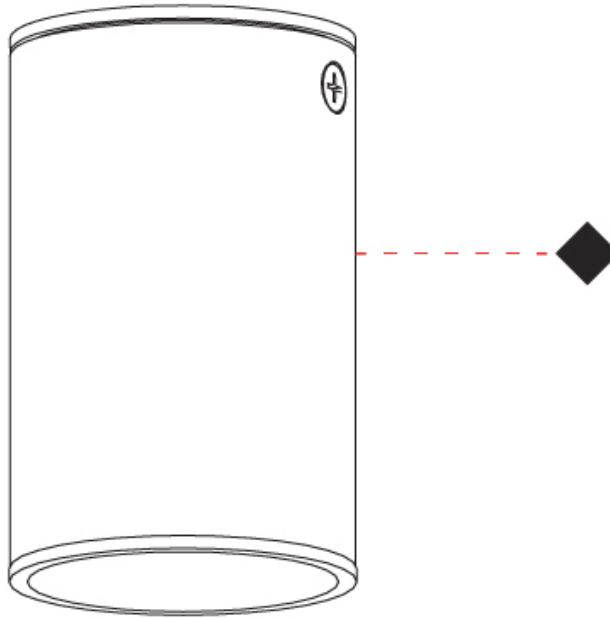

HAUL - CEILING SURFACE

D92248-

PROJECT

TYPE

SPECIFIER

QUANTITY

DATE

D