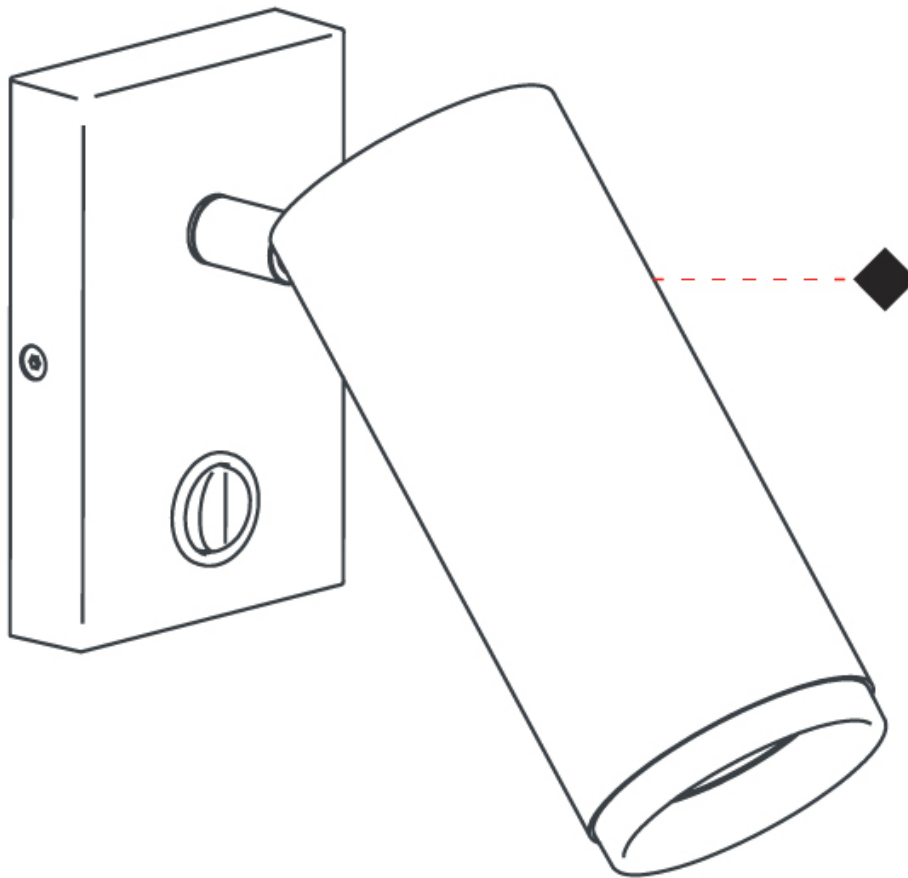

HAUL SURFACE

D93242-

PROJECT	_____
TYPE	_____
SPECIFIER	_____
QUANTITY	_____
DATE	_____

D