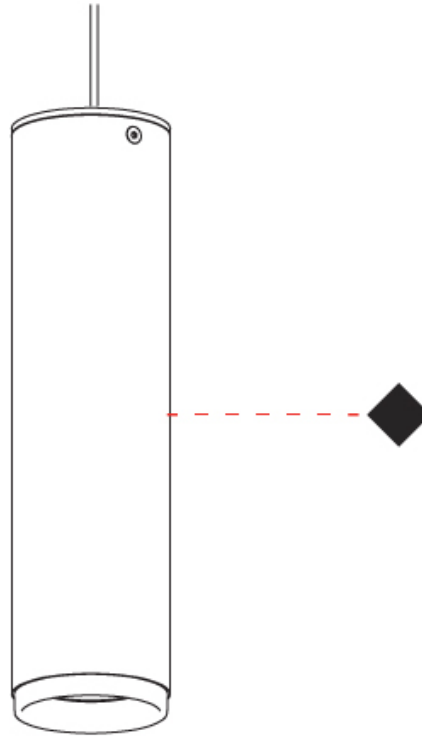

HAUL TRACK

D96071-

PROJECT

TYPE

SPECIFIER

QUANTITY

DATE

D