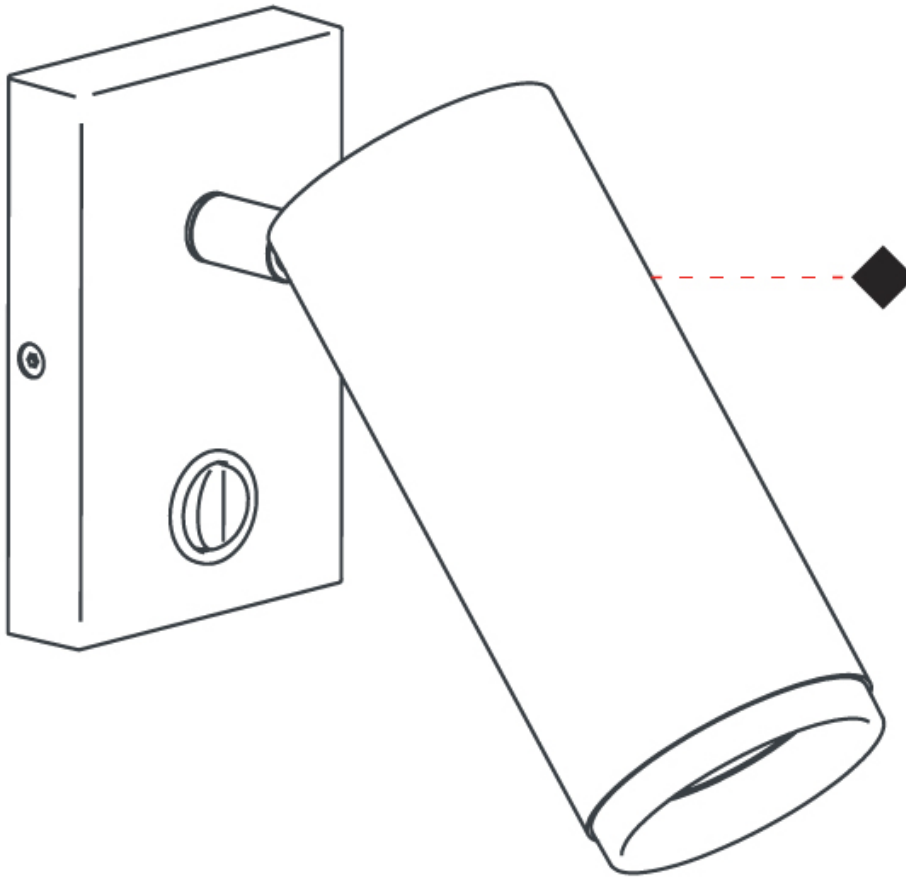

HAUL - WALL SURFACE

D93243-

PROJECT	_____
TYPE	_____
SPECIFIER	_____
QUANTITY	_____
DATE	_____

D