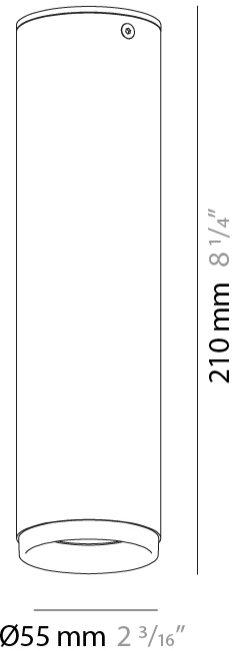

PROJECT
TYPE
SPECIFIER
QUANTITY
DATE

HAUL - CEILING SURFACE

D92250-

base number   Finish
Options

1. To build a product code in our configurator select the specify button on the base model # product page
2. To build a manual product code on this datasheet choose from the options listed below in blue font and add the suffix to the base model #

GENERAL

Series: Haul
Subseries: Haul - Ceiling
Brand: Milan
Division: Design
Mounting Type: Surface
Mounting Location: Ceiling
Subcategory: Downlight

PHYSICAL

Shape: Cylinder
Diameter (mm): 55
Diameter (in): 2 ³/₁₆
Height (mm): 210
Height (in): 8 ¹/₄
Light Distribution: Direct
Fixture Finish: MWL / MBQ
Fixture Material: Extruded Aluminum

ELECTRICAL

Lamp Type: LED
Input Wattage (W): 7
Dimming: Electronic Low Voltage Dimming
Input Voltage (V): 120Vac Direct Line

LED

Number of LEDs: 1
Color Temperature (°K): 3000
Max. Delivered Lumen (lm): 655
CRI: >90 CRI
Lamp Life (hrs): 50000

OPTICAL

Beam Angle: 35

RATINGS AND CERTIFICATIONS

Certified By: Certified for North American Standards
IP rating: IP20