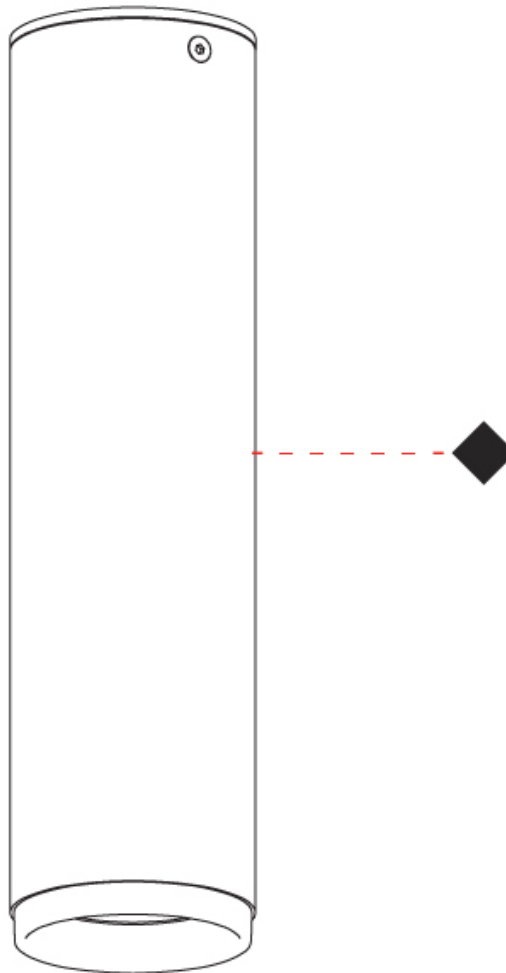

HAUL - CEILING SURFACE

D92250-

PROJECT

TYPE

SPECIFIER

QUANTITY

DATE

D