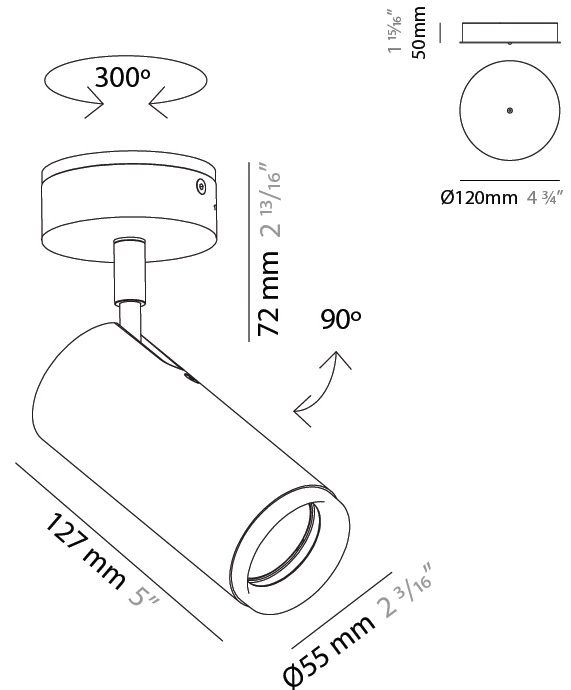

PROJECT	
TYPE	
SPECIFIER	
QUANTITY	
DATE	

HAUL 1 LIGHT SURFACE

D92102R9-

base number   Finish
Options

1. To build a product code in our configurator select the specify button on the base model # product page
2. To build a manual product code on this datasheet choose from the options listed below in blue font and add the suffix to the base model #

GENERAL

Series: Haul
Subseries: Haul 1 Light
Brand: Milan
Division: Design
Mounting Type: Surface
Mounting Location: Ceiling
Subcategory: Downlight

PHYSICAL

Shape: Cylinder
Diameter (mm): 55
Diameter (in): 2 ³/₁₆
Height (mm): 127
Height (in): 5
Max. Overall Height (mm): 199
Max. Overall Height (in): 7 ¹³/₁₆
Extension (mm): 72
Extension (in): 2 ¹³/₁₆
Light Distribution: Adjustable / Direct
[Fixture Finish: MWL / MBQ](#)
Fixture Material: Extruded Aluminum

ELECTRICAL

Lamp Type: LED
Input Wattage (W): 5
Dimming: Electronic Low Voltage Dimming
Input Voltage (V): 120Vac Direct Line

LED

Number of LEDs: 1
Color Temperature (°K): 3000
Max. Delivered Lumen (lm): 500
CRI: >90 CRI
Lamp Life (hrs): 50000

OPTICAL

Beam Angle: 35
Adjustability: Rotational 300°; Tilt 90°

RATINGS AND CERTIFICATIONS

Certified By: Certified for North American Standards
IP rating: IP20