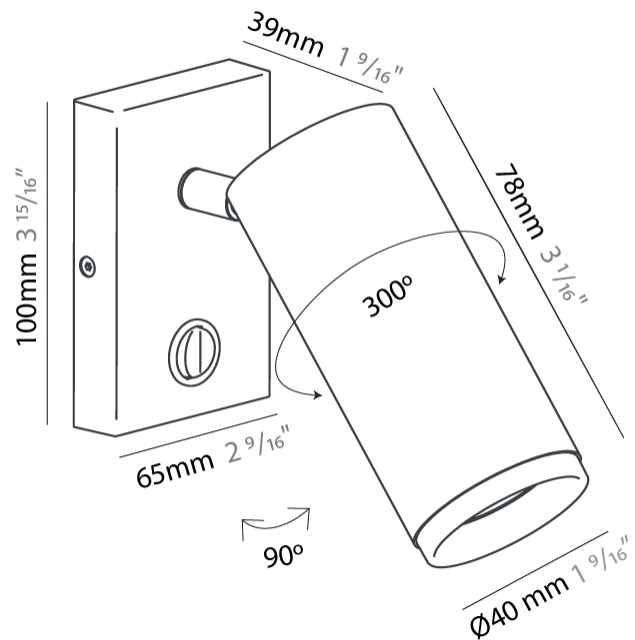

PROJECT	_____
TYPE	_____
SPECIFIER	_____
QUANTITY	_____
DATE	_____

HAUL - WALL SURFACE

D93203R9-

base number _____
Finish Options _____

1. To build a product code in our configurator select the specify button on the base model # product page
2. To build a manual product code on this datasheet choose from the options listed below in blue font and add the suffix to the base model #

GENERAL

Series: Haul _____
Subseries: Haul - Wall _____
Brand: Milan _____
Division: Design _____
Mounting Type: Surface _____
Mounting Location: Wall _____
Subcategory: On/Off Switch _____

PHYSICAL

Shape: Cylinder _____
Diameter (mm): 40 _____
Diameter (in): 1 9/16 _____
Length (mm): 65 _____
Length (in): 2 9/16 _____
Height (mm): 100 _____
Height (in): 3 15/16 _____
Extension (mm): 78 _____
Extension (in): 3 1/16 _____
Light Distribution: Adjustable / Direct _____
Fixture Finish: [MWL / MBQ](#) _____
Fixture Material: Extruded Aluminum _____

ELECTRICAL

Lamp Type: LED _____
Input Wattage (W): 5 _____
Dimming: Electronic Low Voltage Dimming _____
Input Voltage (V): 120Vac Direct Line _____

LED

Number of LEDs: 1 _____
Color Temperature (°K): 3000 _____
Max. Delivered Lumen (lm): 500 _____
CRI: >90 CRI _____
Lamp Life (hrs): 50000 _____

OPTICAL

Beam Angle: 35 _____
Adjustability: Rotational 300°; Tilt 90° _____

RATINGS AND CERTIFICATIONS

Certified By: Certified for North American Standards _____
IP rating: IP20 _____