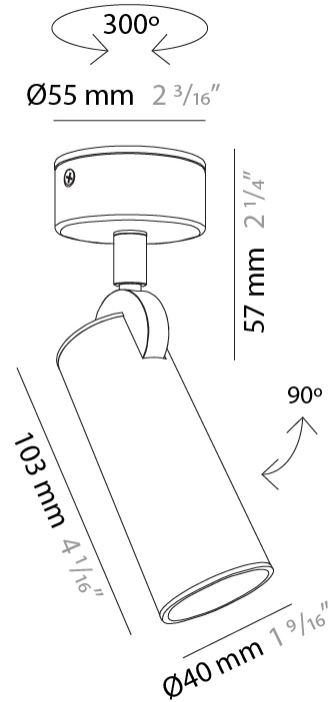

PROJECT	
TYPE	
SPECIFIER	
QUANTITY	
DATE	

HAUL - CEILING SURFACE

D92247-

base number   Finish
Options

1. To build a product code in our configurator select the specify button on the base model # product page
2. To build a manual product code on this datasheet choose from the options listed below in blue font and add the suffix to the base model #

GENERAL

Series: Haul
Subseries: Haul - Ceiling
Brand: Milan
Division: Design
Mounting Type: Surface
Mounting Location: Ceiling
Subcategory: Spots

PHYSICAL

Shape: Cylinder
Diameter (mm): 40
Diameter (in): 1 9/16
Length (mm): 98
Length (in): 3 7/8
Height (mm): 160
Height (in): 6 5/16
Light Distribution: Adjustable / Direct
Fixture Finish: MWL / MBQ
Fixture Material: Extruded Aluminum

ELECTRICAL

Lamp Type: LED
Input Wattage (W): 5
Dimming: Electronic Low Voltage Dimming
Input Voltage (V): 120Vac Direct Line

LED

Number of LEDs: 1
Color Temperature (°K): 3000
Max. Delivered Lumen (lm): 500
CRI: >90 CRI
Lamp Life (hrs): 50000

OPTICAL

Beam Angle: 35
Adjustability: Rotational 300°; Tilt 90°

RATINGS AND CERTIFICATIONS

Certified By: Certified for North American Standards
IP rating: IP20