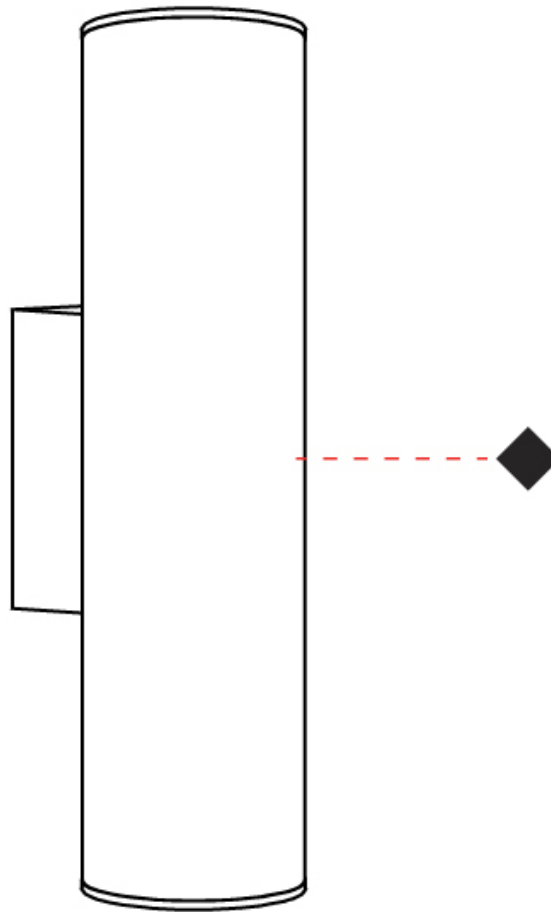

HAUL - WALL SURFACE

D93136R9-

PROJECT

TYPE

SPECIFIER

QUANTITY

DATE

D