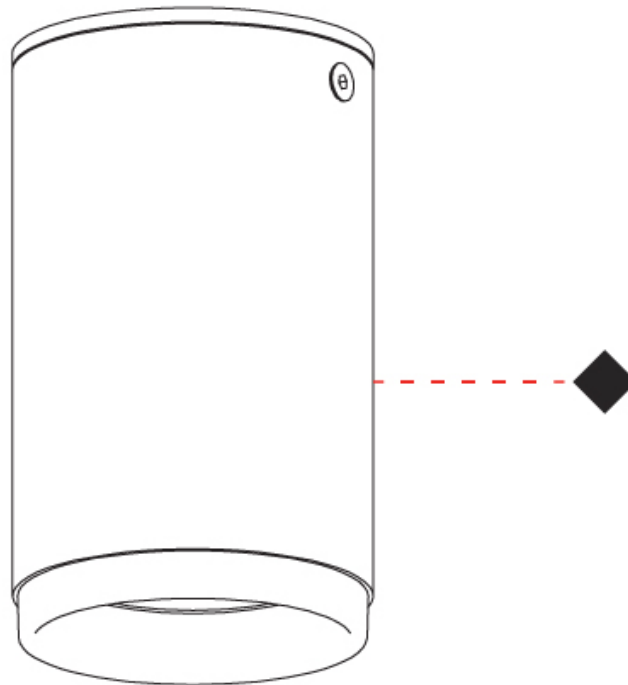

HAUL - CEILING SURFACE

D92249-

PROJECT

TYPE

SPECIFIER

QUANTITY

DATE

D