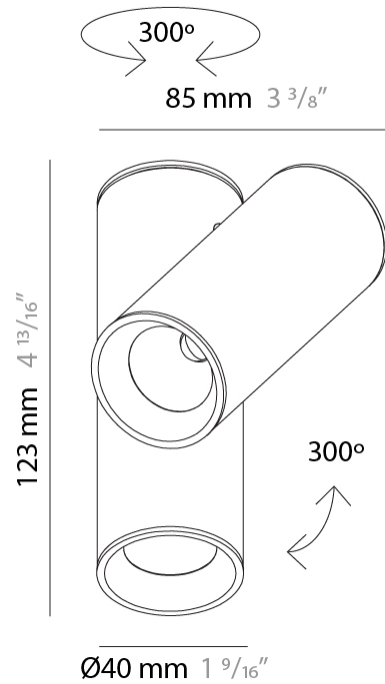

PROJECT	_____
TYPE	_____
SPECIFIER	_____
QUANTITY	_____
DATE	_____

HAUL 2 LIGHT SURFACE

D92192R9-

base number Finish
Options

1. To build a product code in our configurator select the specify button on the base model # product page
2. To build a manual product code on this datasheet choose from the options listed below in blue font and add the suffix to the base model #

GENERAL

Series: Haul
Subseries: Haul 2 Light
Brand: Milan
Division: Design
Mounting Type: Surface
Mounting Location: Ceiling
Subcategory: Spots

PHYSICAL

Shape: Cylinder
Diameter (mm): 40
Diameter (in): 1 9/16
Width (mm): 85
Width (in): 3 3/8
Height (mm): 80
Height (in): 4 7/8
Light Distribution: Adjustable / Direct
Fixture Finish: MWL / MBQ
Fixture Material: Extruded Aluminum

ELECTRICAL

Lamp Type: LED
Input Wattage (W): 10
Total Output Wattage (W): 8
Dimming: Electronic Low Voltage Dimming
Input Voltage (V): 120Vac Direct Line

LED

Number of LEDs: 2
Color Temperature (°K): 3000
Max. Delivered Lumen (lm): 1000
CRI: >90 CRI
Lamp Life (hrs): 50000

OPTICAL

Beam Angle: 35
Adjustability: Rotational; Tilt 300°

RATINGS AND CERTIFICATIONS

Certified By: Certified for North American Standards
IP rating: IP20