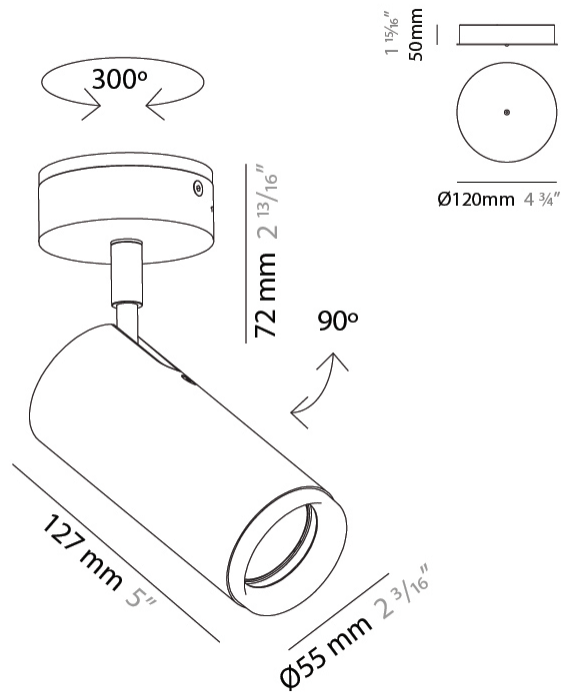

PROJECT	_____
TYPE	_____
SPECIFIER	_____
QUANTITY	_____
DATE	_____

HAUL SURFACE

D93242-

base number   Finish
Options

1. To build a product code in our configurator select the specify button on the base model # product page
2. To build a manual product code on this datasheet choose from the options listed below in blue font and add the suffix to the base model #

GENERAL

Series: Haul
Brand: Milan
Division: Design
Mounting Type: Surface
Mounting Location: Wall
Subcategory: Spots

PHYSICAL

Shape: Cylinder
Diameter (mm): 55
Diameter (in): 1 ⁹/₁₆
Length (mm): 70
Length (in): 2 ³/₄
Height (mm): 100
Height (in): 3 ¹⁵/₁₆
Extension (mm): 120
Extension (in): 4 ³/₄
Light Distribution: Adjustable / Direct
Fixture Finish: MWL / MBQ
Fixture Material: Extruded Aluminum

ELECTRICAL

Number of Lamps: 1
Lamp Type: LED Retrofit
Lamp Shape: MR16
Bulb Included: Bulb Not Included
Max. Wattage Per Lamp (W): 4
Lamp Base: GU10
Input Voltage (V): 120

LED

CRI: >90 CRI

OPTICAL

RATINGS AND CERTIFICATIONS

Certified By: Certified for North American Standards
IP rating: IP20