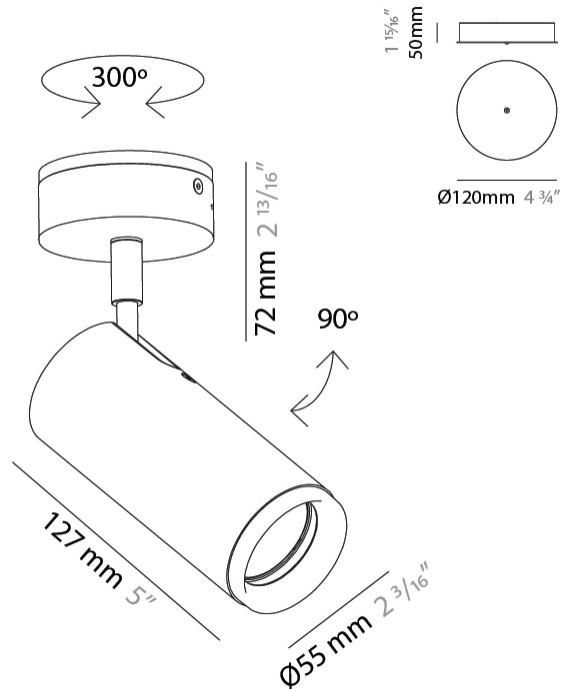

PROJECT	_____
TYPE	_____
SPECIFIER	_____
QUANTITY	_____
DATE	_____

HAUL - WALL SURFACE

D93243-

base number   Finish
Options

1. To build a product code in our configurator select the specify button on the base model # product page
2. To build a manual product code on this datasheet choose from the options listed below in blue font and add the suffix to the base model #

GENERAL

Series: Haul
Subseries: Haul - Wall
Brand: Milan
Division: Design
Mounting Type: Surface
Mounting Location: Wall
Subcategory: On/Off Switch

PHYSICAL

Shape: Cylinder
Diameter (mm): 55
Diameter (in): 1 9/16
Length (mm): 83
Length (in): 3 1/4
Height (mm): 100
Height (in): 3 15/16
Extension (mm): 120
Extension (in): 4 3/4
Light Distribution: Adjustable / Direct
Fixture Finish: [MWL / MBQ](#)
Fixture Material: Extruded Aluminum

ELECTRICAL

Lamp Type: LED
Input Wattage (W): 7
Dimming: Electronic Low Voltage Dimming
Input Voltage (V): 120Vac Direct Line

LED

Number of LEDs: 1
Color Temperature (°K): 3000
Max. Delivered Lumen (lm): 665
CRI: >90 CRI
Lamp Life (hrs): 50000

OPTICAL

Beam Angle: 35

RATINGS AND CERTIFICATIONS

Certified By: Certified for North American Standards
IP rating: IP20