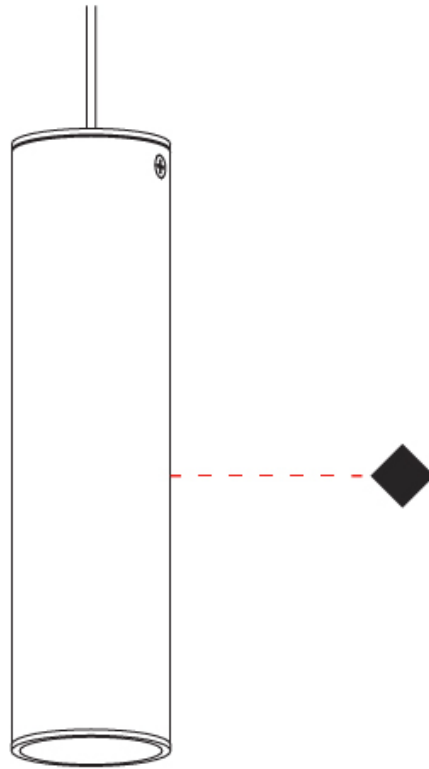

HAUL TRACK

D96070-

PROJECT

TYPE

SPECIFIER

QUANTITY

DATE

D