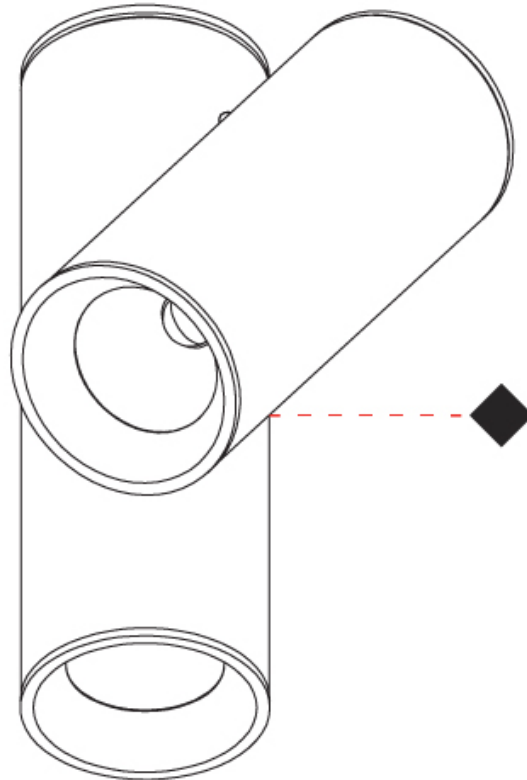

HAUL 2 LIGHT SURFACE

D92192R9-

PROJECT

TYPE

SPECIFIER

QUANTITY

DATE

D