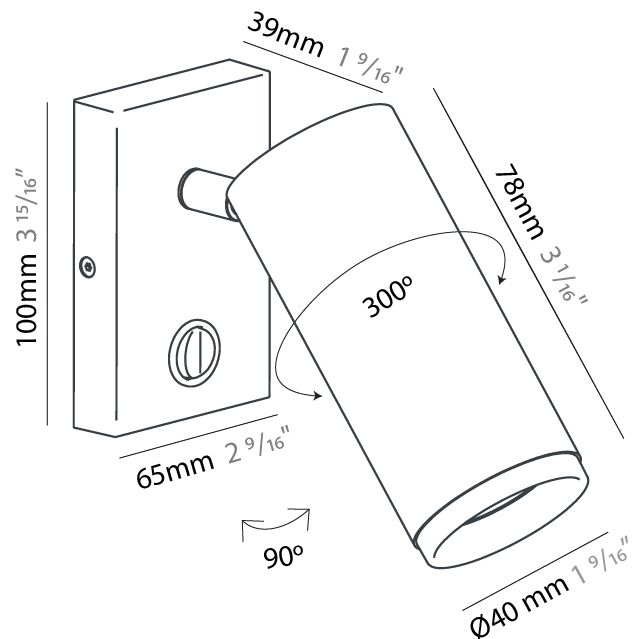

PROJECT	
TYPE	
SPECIFIER	
QUANTITY	
DATE	

HAUL - WALL SURFACE

D93203R9- : D93203R9-MWL

base number

1. To build a product code in our configurator select the specify button on the base model # product page
2. To build a manual product code on this datasheet choose from the options listed below in blue font and add the suffix to the base model #

GENERAL

Series: Haul
Subseries: Haul - Wall
Partner: Milan
Division: Design
Installation: Surface
Product Type: Wall Surface
Mounting Location: Wall
Light Distribution: Adjustable

PHYSICAL

Shape: Cylinder
Diameter (mm): 40
Diameter (in): 1 9/16
Length (mm): 65
Length (in): 2 9/16
Height (mm): 100
Height (in): 3 15/16
Extension (mm): 78
Extension (in): 3 1/16
Weight (kg): 1.4
Weight (lbs): 2.999
Fixture Material: Extruded Aluminum

ELECTRICAL

Lamp Type: LED
Input Wattage (W): 5
Dimming: Electronic Low Voltage Dimming
Input Voltage (V): 120Vac Direct Line

LED

Number of LEDs: 1
Color Temperature (°K): 3000
Max. Delivered Lumen (lm): 500
CRI: >90 CRI
Lamp Life (hrs): 50000

OPTICAL

Adjustability: Rotational 300°; Tilt 90°

RATINGS AND CERTIFICATIONS

Certified By: CSA Certified to UL and CSA Standards
IP rating: IP20