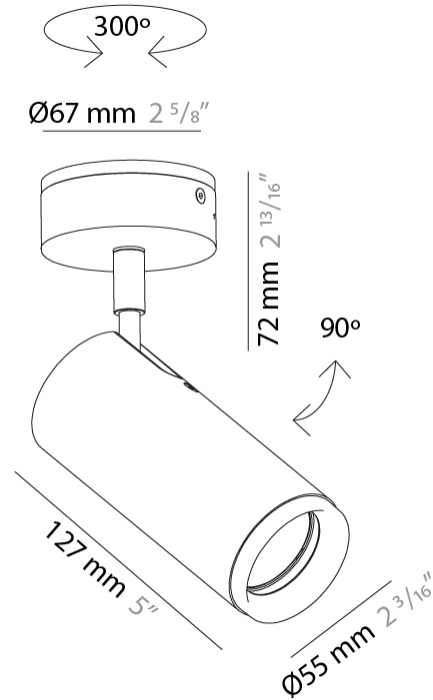

HAUL 1 LIGHT SURFACE

D92102R9-

base number _____
Finish Options _____

1. To build a product code in our configurator select the specify button on the base model # product page
2. To build a manual product code on this datasheet choose from the options listed below in blue font and add the suffix to the base model #

GENERAL

Series: Haul _____
Subseries: Haul 1 Light _____
Partner: Milan _____
Division: Design _____
Installation: Surface _____
Product Type: Downlight _____
Mounting Location: Ceiling _____
Light Distribution: Adjustable _____

PHYSICAL

Aperture Sizes - Downlights: 2" _____
Shape: Cylinder _____
Diameter (mm): 55 _____
Diameter (in): 2 ³/₁₆ _____
Height (mm): 127 _____
Height (in): 5 _____
Max. Overall Height (mm): 199 _____
Max. Overall Height (in): 7 ¹³/₁₆ _____
Extension (mm): 72 _____
Extension (in): 2 ¹³/₁₆ _____
Fixture Finish: [MWL / MBQ](#) _____
Fixture Material: Extruded Aluminum _____

ELECTRICAL

Lamp Type: LED _____
Input Wattage (W): 5 _____
Dimming: Electronic Low Voltage Dimming _____
Input Voltage (V): 120Vac Direct Line _____

LED

Number of LEDs: 1 _____
Color Temperature (°K): 3000 _____
Max. Delivered Lumen (lm): 500 _____
CRI: >90 CRI _____
Lamp Life (hrs): 50000 _____

OPTICAL

Beam Angle: 35 _____
Adjustability: Rotational 300°; Tilt 90° _____

RATINGS AND CERTIFICATIONS

Certified By: Certified for North American Standards _____
IP rating: IP20 _____