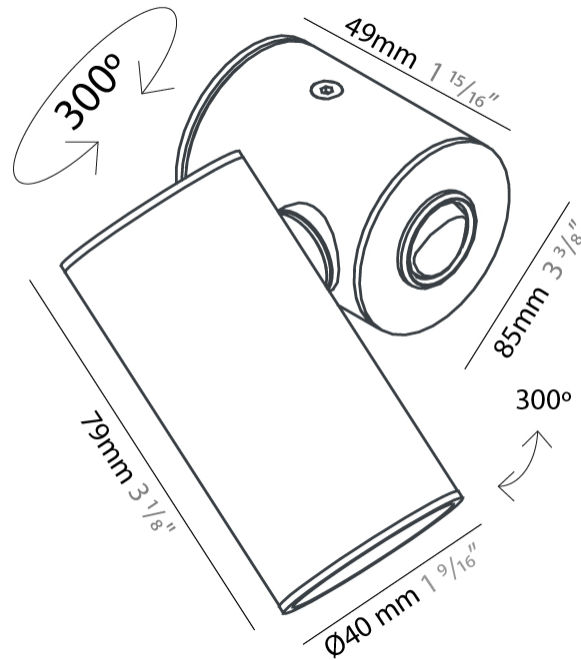

PROJECT	
TYPE	
SPECIFIER	
QUANTITY	
DATE	

HAUL - WALL SURFACE

D93244-

base number   Finish
Options

1. To build a product code in our configurator select the specify button on the base model # product page
2. To build a manual product code on this datasheet choose from the options listed below in blue font and add the suffix to the base model #

GENERAL

Series: Haul
Subseries: Haul - Wall
Partner: Milan
Division: Design
Installation: Surface
Product Type: Wall Surface
Mounting Location: Wall
Light Distribution: Adjustable

PHYSICAL

Shape: Cylinder
Diameter (mm): 40
Diameter (in): 1 ⁹/₁₆
Length (mm): 85
Length (in): 3 ³/₈
Extension (mm): 120
Extension (in): 4 ³/₄
Fixture Finish: MWL / MBQ
Fixture Material: Extruded Aluminum

ELECTRICAL

Lamp Type: LED
Input Wattage (W): 5
Dimming: Electronic Low Voltage Dimming
Input Voltage (V): 120Vac Direct Line

LED

Number of LEDs: 1
Color Temperature (°K): 3000
Max. Delivered Lumen (lm): 500
CRI: >90 CRI
Lamp Life (hrs): 50000

OPTICAL

Beam Angle: 35

RATINGS AND CERTIFICATIONS

Certified By: Certified for North American Standards
IP rating: IP20