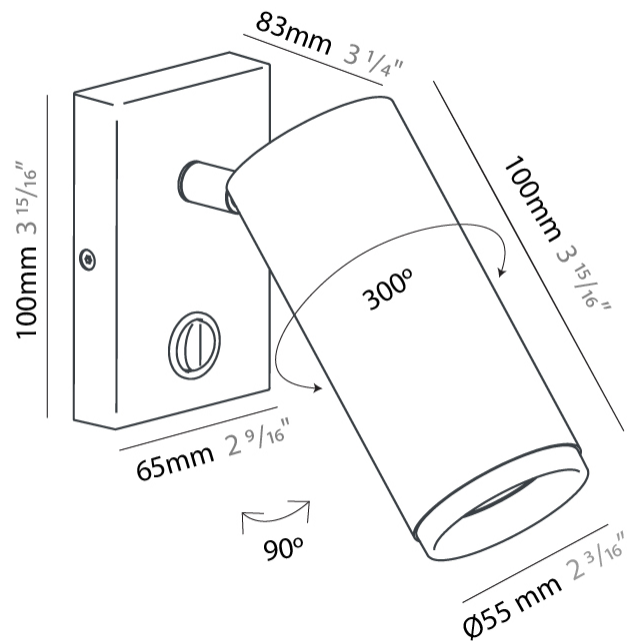

PROJECT	
TYPE	
SPECIFIER	
QUANTITY	
DATE	

HAUL SURFACE

D93242-

base number   Finish
Options

1. To build a product code in our configurator select the specify button on the base model # product page
2. To build a manual product code on this datasheet choose from the options listed below in blue font and add the suffix to the base model #

GENERAL

Series: Haul
Partner: Milan
Division: Design
Installation: Surface
Product Type: Spots
Mounting Location: Wall
Light Distribution: Adjustable

PHYSICAL

Shape: Cylinder
Diameter (mm): 55
Diameter (in): 1 ⁹/₁₆
Length (mm): 70
Length (in): 2 ³/₄
Height (mm): 100
Height (in): 3 ¹⁵/₁₆
Extension (mm): 120
Extension (in): 4 ³/₄
Fixture Finish: MWL / MBQ
Fixture Material: Extruded Aluminum

ELECTRICAL

Number of Lamps: 1
Lamp Type: LED Retrofit
Lamp Shape: MR16
Bulb Included: Bulb Not Included
Max. Wattage Per Lamp (W): 4
Lamp Base: GU10
Input Voltage (V): 120

LED

CRI: >90 CRI

OPTICAL

RATINGS AND CERTIFICATIONS

Certified By: Certified for North American Standards
IP rating: IP20