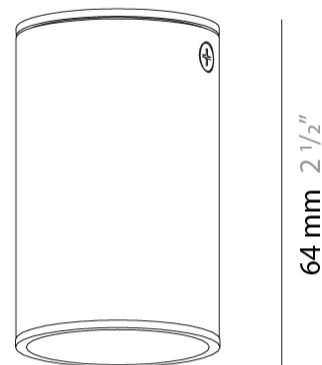

PROJECT
TYPE
SPECIFIER
QUANTITY
DATE

HAUL - CEILING SURFACE

D92248-

base number   Finish
Options

1. To build a product code in our configurator select the specify button on the base model # product page
2. To build a manual product code on this datasheet choose from the options listed below in blue font and add the suffix to the base model #

GENERAL

Series: Haul
Subseries: Haul - Ceiling
Partner: Milan
Division: Design
Installation: Surface
Product Type: Downlight
Mounting Location: Ceiling
Light Distribution: Direct

PHYSICAL

Aperture Sizes - Downlights: 1"
Shape: Cylinder
Diameter (mm): 40
Diameter (in): 1 ⁹/₁₆
Height (mm): 64
Height (in): 2 ¹/₂
Fixture Finish: MWL / MBQ
Fixture Material: Extruded Aluminum

ELECTRICAL

Lamp Type: LED
Input Wattage (W): 6
Dimming: Non-Dimmable
Driver Included: Yes
Driver Location: External
Input Voltage (V): 120
Constant Current (MA): 200

LED

Number of LEDs: 1
Color Temperature (°K): 3000
Max. Delivered Lumen (lm): 500
CRI: >90 CRI
Lamp Life (hrs): 50000

OPTICAL

Beam Angle: 35

RATINGS AND CERTIFICATIONS

Certified By: Certified for North American Standards
IP rating: IP20

Ø40 mm 1 ⁹/₁₆"