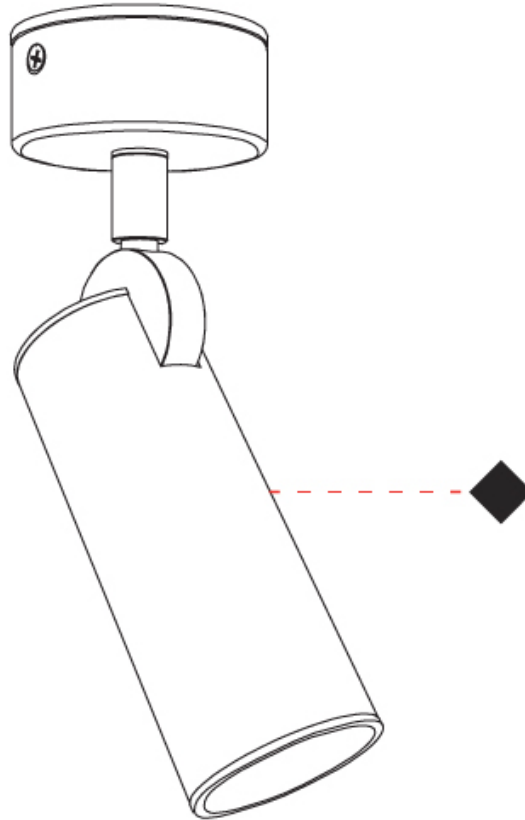

HAUL - CEILING SURFACE

D92247-

PROJECT

TYPE

SPECIFIER

QUANTITY

DATE

D