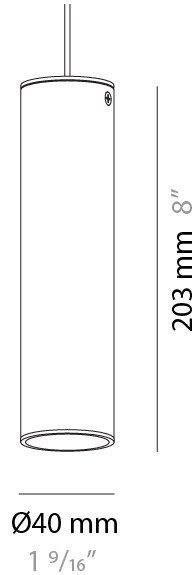

PROJECT
TYPE
SPECIFIER
QUANTITY
DATE

HAUL TRACK

D96070- : D96070-MBL

base number

1. To build a product code in our configurator select the specify button on the base model # product page
2. To build a manual product code on this datasheet choose from the options listed below in blue font and add the suffix to the base model #

GENERAL

Series: Haul
Partner: Milan
Division: Design
Installation: Track
Product Type: Track System Line Voltage
Mounting Location: Ceiling
Light Distribution: Direct

PHYSICAL

Shape: Cylinder
Diameter (mm): 40
Height (mm): 203
Max. Overall Height (mm): 1300
Max. Overall Height (in): 51 ³/₁₆
Fixture Material: Extruded Aluminum

ELECTRICAL

Lamp Type: LED
Total Output Wattage (W): 5
Driver Included: No
Input Voltage (V): 120

LED

Color Temperature (°K): 3000
Nominal Lumen (lm): 500
CRI: >90 CRI

OPTICAL

RATINGS AND CERTIFICATIONS

Certified By: Certified for North American Standards
IP rating: IP20