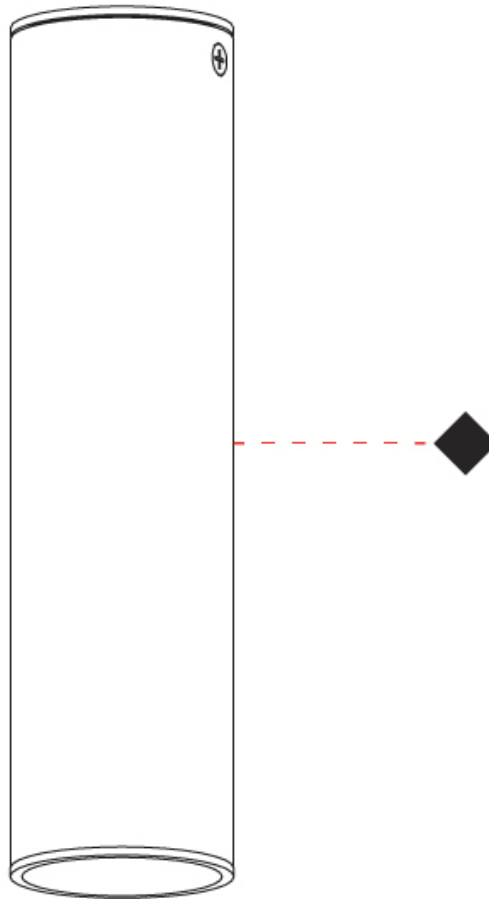

HAUL - CEILING SURFACE

D92105R9-

PROJECT _____

TYPE _____

SPECIFIER _____

QUANTITY _____

DATE _____