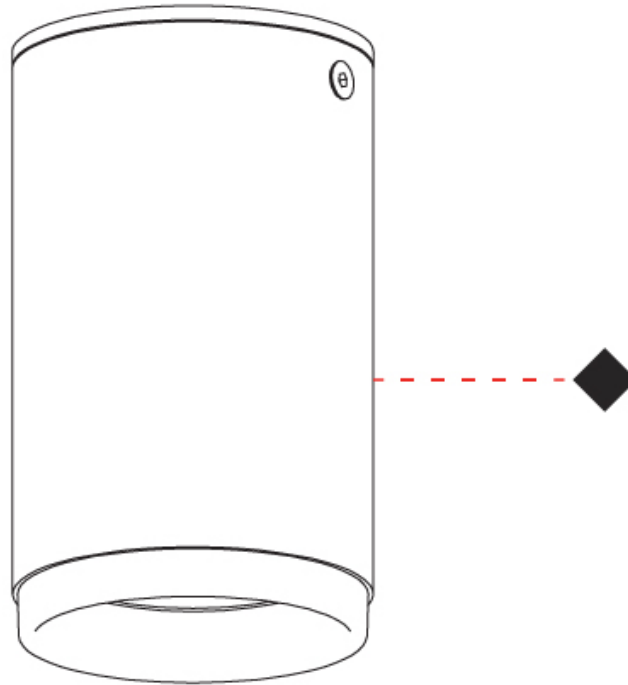

HAUL - CEILING SURFACE

D92249-

PROJECT

TYPE

SPECIFIER

QUANTITY

DATE

D