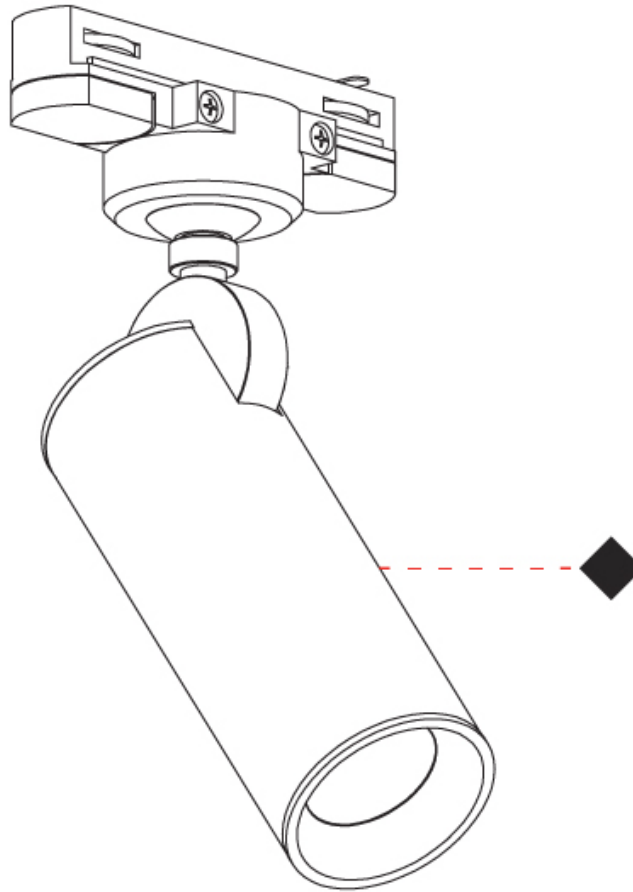

HAUL TRACK

D96072-

PROJECT

TYPE

SPECIFIER

QUANTITY

DATE

D