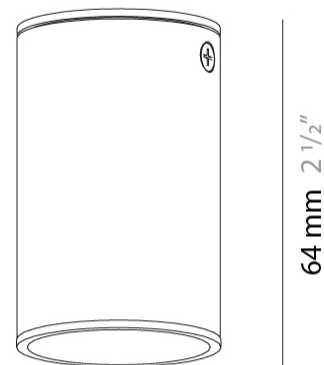

#### PHYSICAL

Shape: Cylinder  
 Diameter (mm): 40  
 Diameter (in): 1 9/16  
 Height (mm): 153  
 Height (in): 6  
 Light Distribution: Direct  
 Fixture Finish: MWL / MBQ  
 Fixture Material: Extruded Aluminum

#### PHYSICAL

Shape: Cylinder             
 Diameter (mm): 40             
 Diameter (in): 1 9/16             
 Height (mm): 64             
 Height (in): 2 1/2             
 Light Distribution: Direct             
 Fixture Finish: MWL / MBQ             
 Fixture Material: Extruded Aluminum           

#### RATINGS AND CERTIFICATIONS

Certified By: Certified for North American Standards             
 IP rating: IP20           

Ø40 mm 1 9/16"

64 mm 2 1/2"

#### PHYSICAL

Shape: Cylinder                       
Diameter (mm): 55                       
Diameter (in): 2 <sup>3</sup>/<sub>16</sub>                       
Height (mm): 93                       
Height (in): 3 <sup>11</sup>/<sub>16</sub>                       
Light Distribution: Direct                       
Fixture Finish: MWL / MBQ                       
Fixture Material: Extruded Aluminum                     