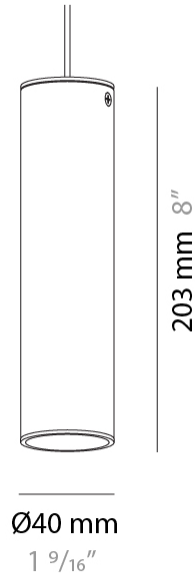

PROJECT
TYPE
SPECIFIER
QUANTITY
DATE

HAUL TRACK

D96070-

base number   Finish
Options

1. To build a product code in our configurator select the specify button on the base model # product page
2. To build a manual product code on this datasheet choose from the options listed below in blue font and add the suffix to the base model #

GENERAL

Series: Haul
Brand: Milan
Division: Design
Mounting Type: Track
Mounting Location: Ceiling
Subcategory: Spots

PHYSICAL

Shape: Cylinder
Diameter (mm): 40
Diameter (in): 1 9/16
Height (mm): 203
Height (in): 8
Max. Overall Height (mm): 1300
Max. Overall Height (in): 51 3/16
Light Distribution: Direct
Fixture Finish: MWL / MBQ
Fixture Material: Extruded Aluminum

ELECTRICAL

Lamp Type: LED
Input Wattage (W): 5
Dimming: Electronic Low Voltage Dimming
Input Voltage (V): 120Vac Direct Line

LED

Number of LEDs: 1
Color Temperature (°K): 3000
Max. Delivered Lumen (lm): 500
CRI: >90 CRI
Lamp Life (hrs): 50000

OPTICAL

Reflector°: 35
Beam Angle: 35

RATINGS AND CERTIFICATIONS

Certified By: Certified for North American Standards
IP rating: IP20