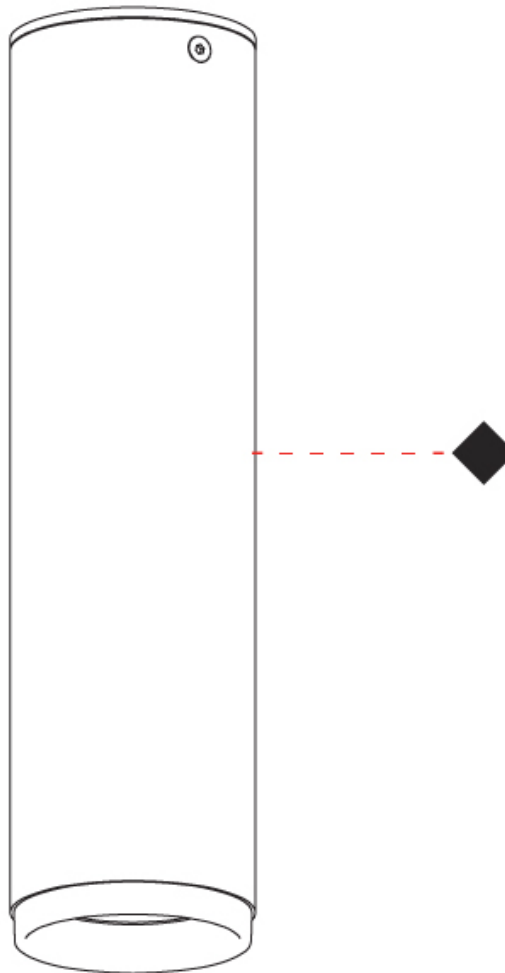

HAUL - CEILING SURFACE

D92250-

PROJECT

TYPE

SPECIFIER

QUANTITY

DATE

D