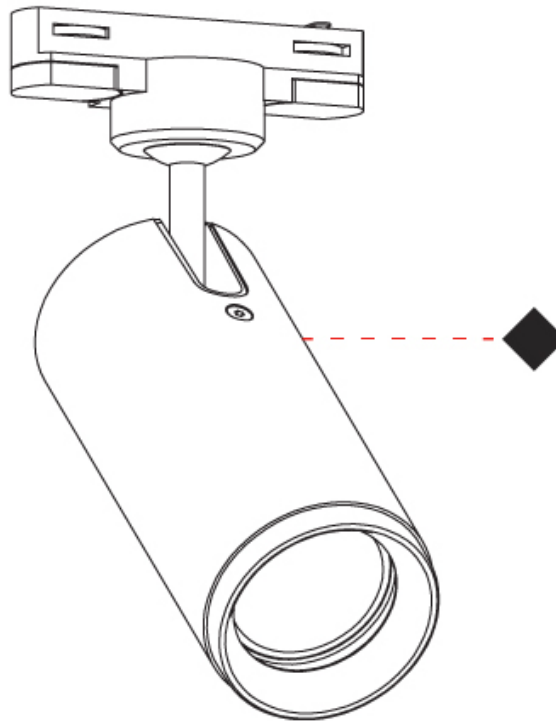

HAUL TRACK

D96073-

PROJECT

TYPE

SPECIFIER

QUANTITY

DATE

D