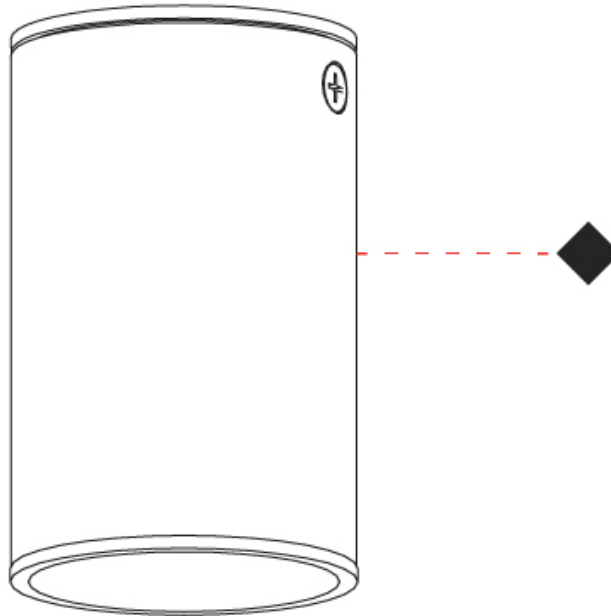

HAUL - CEILING SURFACE

D92248-

PROJECT

TYPE

SPECIFIER

QUANTITY

DATE

D