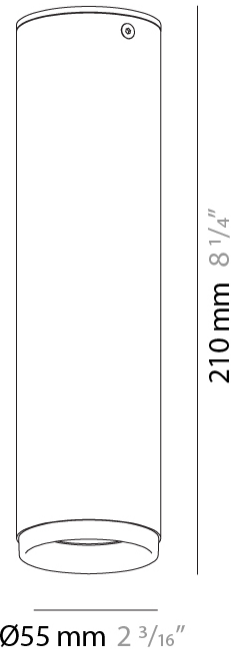

PROJECT
TYPE
SPECIFIER
QUANTITY
DATE

HAUL - CEILING SURFACE

D92250-

base number   Finish
Options

1. To build a product code in our configurator select the specify button on the base model # product page
2. To build a manual product code on this datasheet choose from the options listed below in blue font and add the suffix to the base model #

GENERAL

Series: Haul
Subseries: Haul - Ceiling
Brand: Milan
Division: Design
Mounting Type: Surface
Mounting Location: Ceiling
Subcategory: Downlight

PHYSICAL

Shape: Cylinder
Diameter (mm): 55
Diameter (in): 2 ³/₁₆
Height (mm): 210
Height (in): 8 ¹/₄
Light Distribution: Direct
Fixture Finish: MWL / MBQ
Fixture Material: Extruded Aluminum

ELECTRICAL

Lamp Type: LED
Input Wattage (W): 7
Dimming: Electronic Low Voltage Dimming
Input Voltage (V): 120Vac Direct Line

LED

Number of LEDs: 1
Color Temperature (°K): 3000
Max. Delivered Lumen (lm): 655
CRI: >90 CRI
Lamp Life (hrs): 50000

OPTICAL

Beam Angle: 35

RATINGS AND CERTIFICATIONS

Certified By: Certified for North American Standards
IP rating: IP20