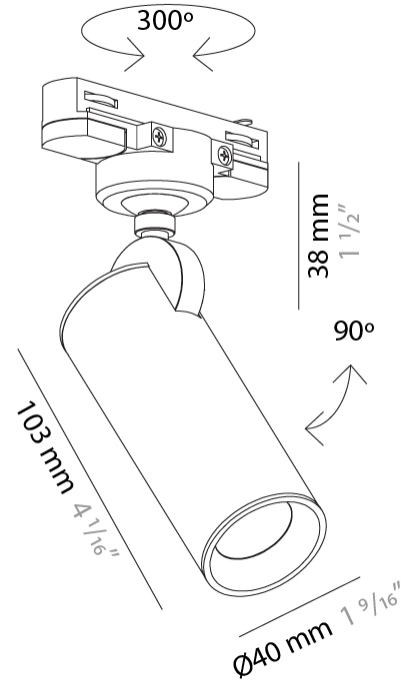

HAUL TRACK

D96072-

base number   Finish
Options

PROJECT	_____
TYPE	_____
SPECIFIER	_____
QUANTITY	_____
DATE	_____

1. To build a product code in our configurator select the specify button on the base model # product page
2. To build a manual product code on this datasheet choose from the options listed below in blue font and add the suffix to the base model #

GENERAL

Series: Haul
Brand: Milan
Division: Design
Mounting Type: Track
Mounting Location: Ceiling
Subcategory: Spots

PHYSICAL

Shape: Cylinder
Diameter (mm): 40
Diameter (in): 1 9/16
Height (mm): 203
Height (in): 8
Max. Overall Height (mm): 1300
Max. Overall Height (in): 51 3/16
Light Distribution: Direct
Fixture Finish: MWL / MBQ
Fixture Material: Extruded Aluminum

ELECTRICAL

Lamp Type: LED
Input Wattage (W): 5
Dimming: Electronic Low Voltage Dimming
Input Voltage (V): 120Vac Direct Line

LED

Color Temperature (°K): 3000
Max. Delivered Lumen (lm): 500
CRI: >90 CRI
Lamp Life (hrs): 50000

OPTICAL

Reflector°: 35
Beam Angle: 35

RATINGS AND CERTIFICATIONS

Certified By: Certified for North American Standards
IP rating: IP20