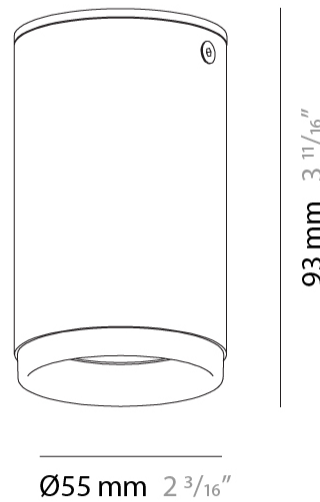

PROJECT
TYPE
SPECIFIER
QUANTITY
DATE

HAUL - CEILING SURFACE

D92249-

base number   Finish
Options

1. To build a product code in our configurator select the specify button on the base model # product page
2. To build a manual product code on this datasheet choose from the options listed below in blue font and add the suffix to the base model #

GENERAL

Series: Haul
Subseries: Haul - Ceiling
Brand: Milan
Division: Design
Mounting Type: Surface
Mounting Location: Ceiling
Subcategory: Downlight

PHYSICAL

Shape: Cylinder
Diameter (mm): 55
Diameter (in): 2 ³/₁₆
Height (mm): 93
Height (in): 3 ¹¹/₁₆
Light Distribution: Direct
Fixture Finish: MWL / MBQ
Fixture Material: Extruded Aluminum

ELECTRICAL

Lamp Type: LED
Input Wattage (W): 7
Dimming: Electronic Low Voltage Dimming
Input Voltage (V): 120Vac Direct Line

LED

Number of LEDs: 1
Color Temperature (°K): 3000
Max. Delivered Lumen (lm): 655
CRI: >90 CRI
Lamp Life (hrs): 50000

OPTICAL

Beam Angle: 35

RATINGS AND CERTIFICATIONS

Certified By: Certified for North American Standards
IP rating: IP20