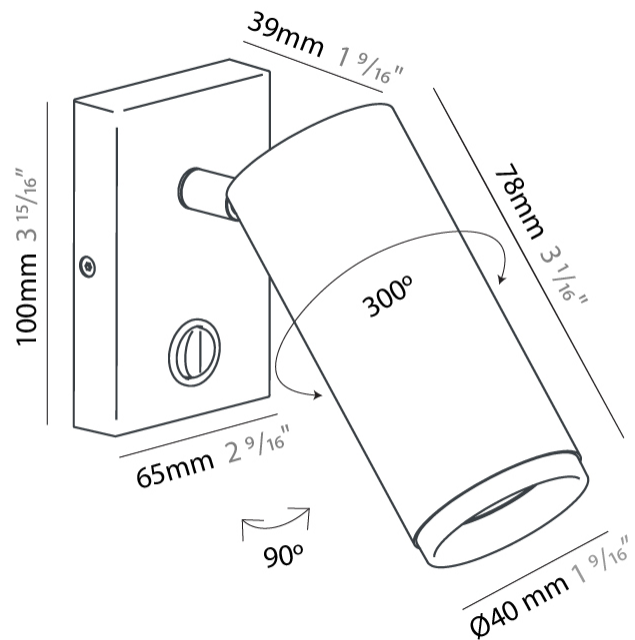

HAUL - WALL SURFACE

D93203R9-

base number Finish
Options

1. To build a product code in our configurator select the specify button on the base model # product page
2. To build a manual product code on this datasheet choose from the options listed below in blue font and add the suffix to the base model #

GENERAL

Series: Haul
Subseries: Haul - Wall
Brand: Milan
Division: Design
Mounting Type: Surface
Mounting Location: Wall
Subcategory: On/Off Switch

PHYSICAL

Shape: Cylinder
Diameter (mm): 40
Diameter (in): 1 9/16
Length (mm): 65
Length (in): 2 9/16
Height (mm): 100
Height (in): 3 15/16
Extension (mm): 78
Extension (in): 3 1/16
Light Distribution: Adjustable / Direct
[Fixture Finish: MWL / MBQ](#)
Fixture Material: Extruded Aluminum

ELECTRICAL

Lamp Type: LED
Input Wattage (W): 5
Dimming: Electronic Low Voltage Dimming
Input Voltage (V): 120Vac Direct Line

LED

Number of LEDs: 1
Color Temperature (°K): 3000
Max. Delivered Lumen (lm): 500
CRI: >90 CRI
Lamp Life (hrs): 50000

OPTICAL

Beam Angle: 35
Adjustability: Rotational 300°; Tilt 90°

RATINGS AND CERTIFICATIONS

Certified By: Certified for North American Standards
IP rating: IP20

PROJECT
TYPE
SPECIFIER
QUANTITY
DATE