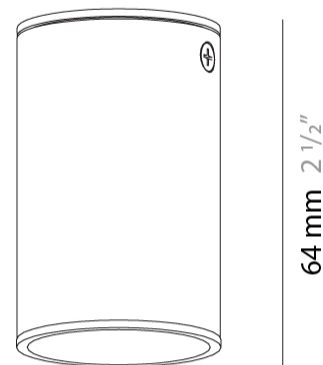

PROJECT
TYPE
SPECIFIER
QUANTITY
DATE

HAUL - CEILING SURFACE

D92248-

base number   Finish
Options

1. To build a product code in our configurator select the specify button on the base model # product page
2. To build a manual product code on this datasheet choose from the options listed below in blue font and add the suffix to the base model #

GENERAL

Series: Haul
Subseries: Haul - Ceiling
Partner: Milan
Division: Design
Installation: Surface
Product Type: Downlight
Mounting Location: Ceiling
Light Distribution: Direct

PHYSICAL

Aperture Sizes - Downlights: 1"
Shape: Cylinder
Diameter (mm): 40
Diameter (in): 1 ⁹/₁₆
Height (mm): 64
Height (in): 2 ¹/₂
Fixture Finish: MWL / MBQ
Fixture Material: Extruded Aluminum

ELECTRICAL

Lamp Type: LED
Input Wattage (W): 6
Dimming: Non-Dimmable
Driver Included: Yes
Driver Location: External
Input Voltage (V): 120
Constant Current (MA): 200

LED

Number of LEDs: 1
Color Temperature (°K): 3000
Max. Delivered Lumen (lm): 500
CRI: >90 CRI
Lamp Life (hrs): 50000

OPTICAL

Beam Angle: 35

RATINGS AND CERTIFICATIONS

Certified By: Certified for North American Standards
IP rating: IP20

Ø40 mm 1 ⁹/₁₆"