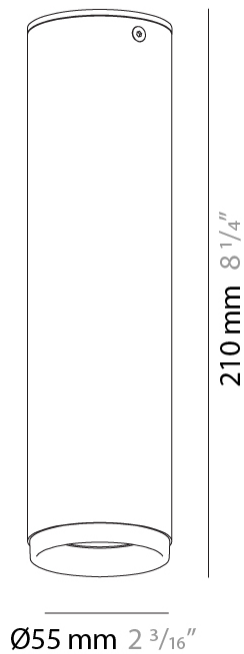

PROJECT
TYPE
SPECIFIER
QUANTITY
DATE

HAUL - CEILING SURFACE

D92250-

base number   Finish
Options

1. To build a product code in our configurator select the specify button on the base model # product page
2. To build a manual product code on this datasheet choose from the options listed below in blue font and add the suffix to the base model #

GENERAL

Series: Haul
Subseries: Haul - Ceiling
Brand: Milan
Division: Design
Mounting Type: Surface
Mounting Location: Ceiling
Subcategory: Downlight

PHYSICAL

Shape: Cylinder
Diameter (mm): 55
Diameter (in): 2 ³/₁₆
Height (mm): 210
Height (in): 8 ¹/₄
Light Distribution: Direct
Fixture Finish: MWL / MBQ
Fixture Material: Extruded Aluminum

ELECTRICAL

Lamp Type: LED
Input Wattage (W): 7
Dimming: Electronic Low Voltage Dimming
Input Voltage (V): 120Vac Direct Line

LED

Number of LEDs: 1
Color Temperature (°K): 3000
Max. Delivered Lumen (lm): 655
CRI: >90 CRI
Lamp Life (hrs): 50000

OPTICAL

Beam Angle: 35

RATINGS AND CERTIFICATIONS

Certified By: Certified for North American Standards
IP rating: IP20