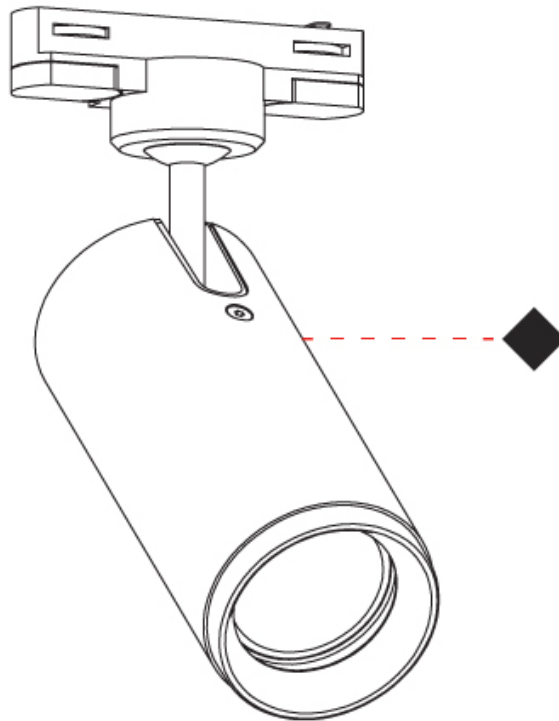

HAUL TRACK

D96073-

PROJECT _____

TYPE _____

SPECIFIER _____

QUANTITY _____

DATE _____

D