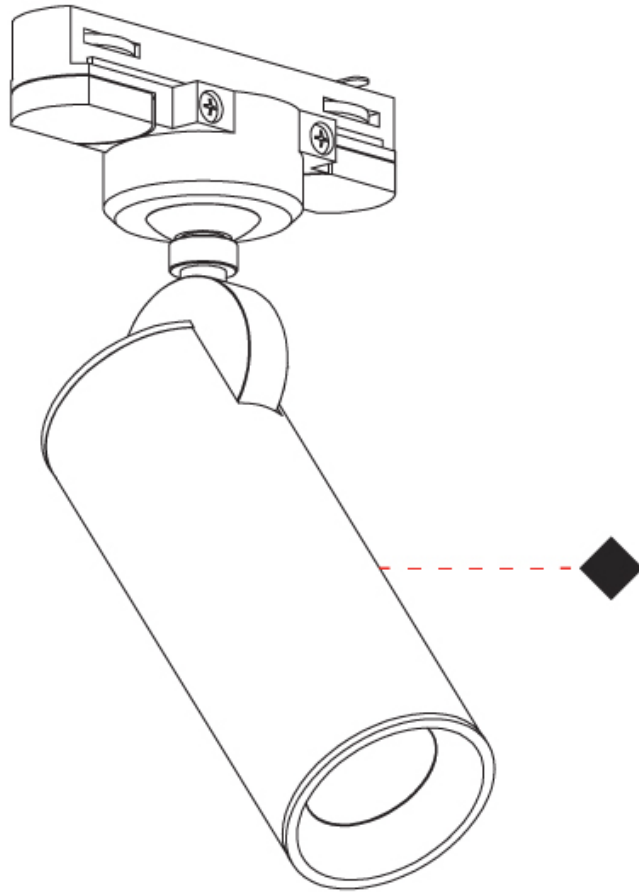

HAUL TRACK

D96072-

PROJECT _____

TYPE _____

SPECIFIER _____

QUANTITY _____

DATE _____

D