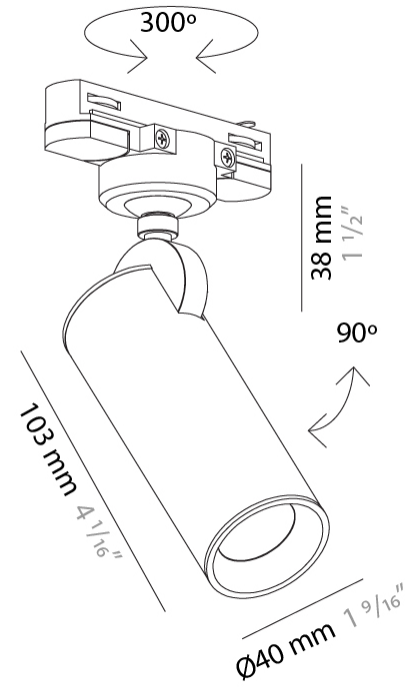

HAUL TRACK

D96072-

base number   Finish
Options

1. To build a product code in our configurator select the specify button on the base model # product page
2. To build a manual product code on this datasheet choose from the options listed below in blue font and add the suffix to the base model #

GENERAL

Series: Haul
Brand: Milan
Division: Design
Mounting Type: Track
Mounting Location: Ceiling
Subcategory: Spots

PHYSICAL

Shape: Cylinder
Diameter (mm): 40
Diameter (in): 1 9/16
Height (mm): 203
Height (in): 8
Max. Overall Height (mm): 1300
Max. Overall Height (in): 51 3/16
Light Distribution: Direct
Fixture Finish: MWL / MBQ
Fixture Material: Extruded Aluminum

ELECTRICAL

Lamp Type: LED
Input Wattage (W): 5
Dimming: Electronic Low Voltage Dimming
Input Voltage (V): 120Vac Direct Line

LED

Color Temperature (°K): 3000
Max. Delivered Lumen (lm): 500
CRI: >90 CRI
Lamp Life (hrs): 50000

OPTICAL

Reflector°: 35
Beam Angle: 35

RATINGS AND CERTIFICATIONS

Certified By: Certified for North American Standards
IP rating: IP20

PROJECT	_____
TYPE	_____
SPECIFIER	_____
QUANTITY	_____
DATE	_____