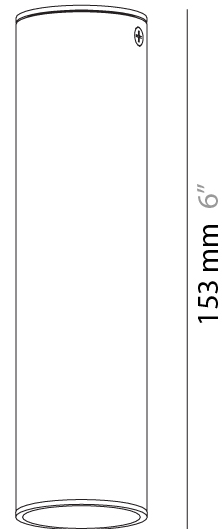

PROJECT
TYPE
SPECIFIER
QUANTITY
DATE

HAUL - CEILING SURFACE

D92105R9-

base number Finish Options

1. To build a product code in our configurator select the specify button on the base model # product page
2. To build a manual product code on this datasheet choose from the options listed below in blue font and add the suffix to the base model #

GENERAL

Series: Haul
Subseries: Haul - Ceiling
Brand: Milan
Division: Design
Mounting Type: Surface
Mounting Location: Ceiling
Subcategory: Downlight

PHYSICAL

Shape: Cylinder
Diameter (mm): 40
Diameter (in): 1 9/16
Height (mm): 153
Height (in): 6
Light Distribution: Direct
Fixture Finish: MWL / MBQ
Fixture Material: Extruded Aluminum

ELECTRICAL

Lamp Type: LED
Input Wattage (W): 5
Dimming: Electronic Low Voltage Dimming
Input Voltage (V): 120Vac Direct Line

LED

Number of LEDs: 1
Color Temperature (°K): 3000
Max. Delivered Lumen (lm): 500
CRI: >90 CRI
Lamp Life (hrs): 50000

OPTICAL

Beam Angle: 35

RATINGS AND CERTIFICATIONS

Certified By: Certified for North American Standards
IP rating: IP20

Ø40 mm 1 9/16"

153 mm 6"