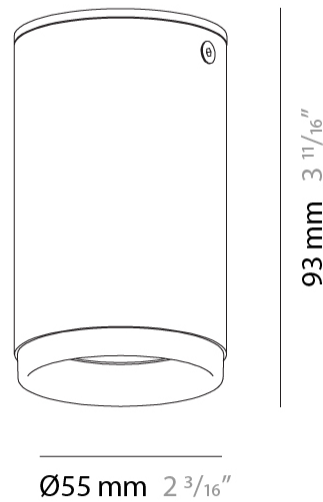

PROJECT
TYPE
SPECIFIER
QUANTITY
DATE

HAUL - CEILING SURFACE

D92249-

base number   Finish
Options

1. To build a product code in our configurator select the specify button on the base model # product page
2. To build a manual product code on this datasheet choose from the options listed below in blue font and add the suffix to the base model #

GENERAL

Series: Haul
Subseries: Haul - Ceiling
Brand: Milan
Division: Design
Mounting Type: Surface
Mounting Location: Ceiling
Subcategory: Downlight

PHYSICAL

Shape: Cylinder
Diameter (mm): 55
Diameter (in): 2 ³/₁₆
Height (mm): 93
Height (in): 3 ¹¹/₁₆
Light Distribution: Direct
Fixture Finish: MWL / MBQ
Fixture Material: Extruded Aluminum

ELECTRICAL

Lamp Type: LED
Input Wattage (W): 7
Dimming: Electronic Low Voltage Dimming
Input Voltage (V): 120Vac Direct Line

LED

Number of LEDs: 1
Color Temperature (°K): 3000
Max. Delivered Lumen (lm): 655
CRI: >90 CRI
Lamp Life (hrs): 50000

OPTICAL

Beam Angle: 35

RATINGS AND CERTIFICATIONS

Certified By: Certified for North American Standards
IP rating: IP20