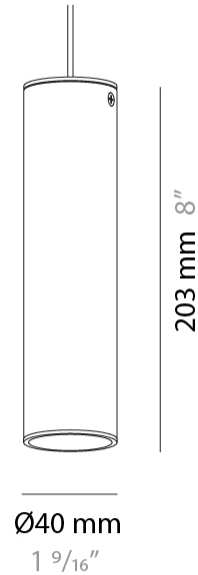

PROJECT
TYPE
SPECIFIER
QUANTITY
DATE

HAUL TRACK

D96070-

base number   Finish
Options

1. To build a product code in our configurator select the specify button on the base model # product page
2. To build a manual product code on this datasheet choose from the options listed below in blue font and add the suffix to the base model #

GENERAL

Series: Haul
Brand: Milan
Division: Design
Mounting Type: Track
Mounting Location: Ceiling
Subcategory: Spots

PHYSICAL

Shape: Cylinder
Diameter (mm): 40
Diameter (in): 1 9/16
Height (mm): 203
Height (in): 8
Max. Overall Height (mm): 1300
Max. Overall Height (in): 51 3/16
Light Distribution: Direct
Fixture Finish: MWL / MBQ
Fixture Material: Extruded Aluminum

ELECTRICAL

Lamp Type: LED
Input Wattage (W): 5
Dimming: Electronic Low Voltage Dimming
Input Voltage (V): 120Vac Direct Line

LED

Number of LEDs: 1
Color Temperature (°K): 3000
Max. Delivered Lumen (lm): 500
CRI: >90 CRI
Lamp Life (hrs): 50000

OPTICAL

Reflector°: 35
Beam Angle: 35

RATINGS AND CERTIFICATIONS

Certified By: Certified for North American Standards
IP rating: IP20