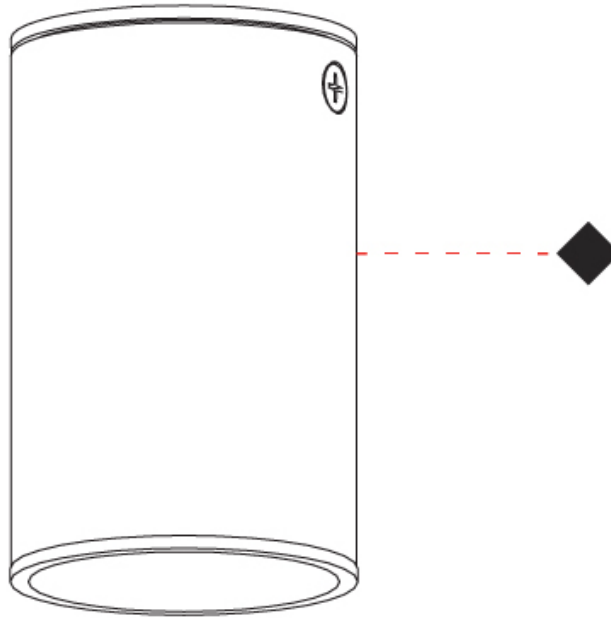

HAUL - CEILING SURFACE

D92248-

PROJECT

TYPE

SPECIFIER

QUANTITY

DATE

D