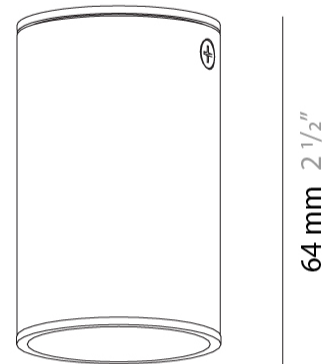

HAUL - CEILING SURFACE

D92248-

base number   Finish
Options

1. To build a product code in our configurator select the specify button on the base model # product page
2. To build a manual product code on this datasheet choose from the options listed below in blue font and add the suffix to the base model #

GENERAL

Series: Haul
Subseries: Haul - Ceiling
Partner: Milan
Division: Design
Installation: Surface
Product Type: Downlight
Mounting Location: Ceiling
Light Distribution: Direct

PHYSICAL

Aperture Sizes - Downlights: 1"
Shape: Cylinder
Diameter (mm): 40
Diameter (in): 1 ⁹/₁₆
Height (mm): 64
Height (in): 2 ¹/₂
[Fixture Finish: MWL / MBQ](#)
Fixture Material: Extruded Aluminum

ELECTRICAL

Lamp Type: LED
Input Wattage (W): 6
Dimming: Non-Dimmable
Driver Included: Yes
Driver Location: External
Input Voltage (V): 120
Constant Current (MA): 200

LED

Number of LEDs: 1
Color Temperature (°K): 3000
Max. Delivered Lumen (lm): 500
CRI: >90 CRI
Lamp Life (hrs): 50000

OPTICAL

Beam Angle: 35

RATINGS AND CERTIFICATIONS

Certified By: Certified for North American Standards
IP rating: IP20

PROJECT
TYPE
SPECIFIER
QUANTITY
DATE

Ø40 mm 1 ⁹/₁₆"