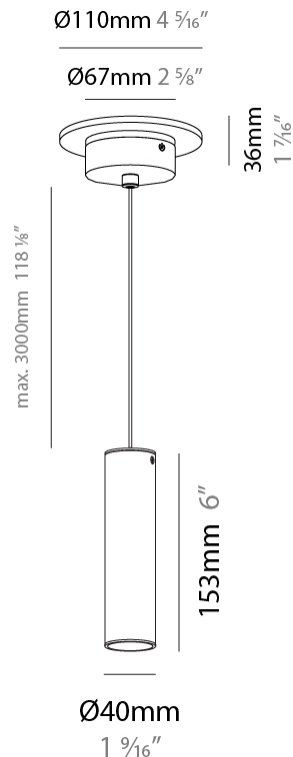

PROJECT
TYPE
SPECIFIER
QUANTITY
DATE

HAUL SUSPENSION

D91213-

base number   Finish
Options

1. To build a product code in our configurator select the specify button on the base model # product page
2. To build a manual product code on this datasheet choose from the options listed below in blue font and add the suffix to the base model #

GENERAL

Series: Haul
Partner: Milan
Division: Design
Installation: Suspension
Product Type: Pendant
Mounting Location: Ceiling
Light Distribution: Direct

PHYSICAL

Shape: Cylinder
Diameter (mm): 40
Diameter (in): 1 5/16
Height (mm): 153
Height (in): 6
Max. Overall Height (mm): 2153
Max. Overall Height (in): 84 3/4
Fixture Finish: MWL / MBQ
Fixture Material: Extruded Aluminum
Cable Details: 2900mm Cable

ELECTRICAL

Number of Lamps: 1
Lamp Type: LED Retrofit
Max. Wattage Per Lamp (W): 5
Input Voltage (V): 120

LED

Number of LEDs: 1
Color Temperature (°K): 2700
Max. Delivered Lumen (lm): 500
CRI: >90 CRI

OPTICAL

RATINGS AND CERTIFICATIONS

Certified By: Certified for North American Standards
IP rating: IP20