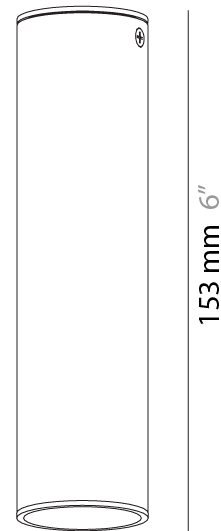

PROJECT
TYPE
SPECIFIER
QUANTITY
DATE

HAUL - CEILING SURFACE

D92105R9- : D92105R9-MBQ

base number

1. To build a product code in our configurator select the specify button on the base model # product page
2. To build a manual product code on this datasheet choose from the options listed below in blue font and add the suffix to the base model #

GENERAL

Series: Haul
Subseries: Haul - Ceiling
Partner: Milan
Division: Design
Installation: Surface
Product Type: Downlight
Mounting Location: Ceiling
Light Distribution: Direct

PHYSICAL

Shape: Cylinder
Diameter (mm): 40
Diameter (in): 1 9/16
Height (mm): 153
Height (in): 6
Weight (kg): 1.4
Weight (lbs): 2.999
Fixture Finish: Matte Black Lacquer
Fixture Material: Extruded Aluminum

ELECTRICAL

Lamp Type: LED
Input Wattage (W): 5
Dimming: Electronic Low Voltage Dimming
Input Voltage (V): 120Vac Direct Line

LED

Number of LEDs: 1
Color Temperature (°K): 3000
Max. Delivered Lumen (lm): 500
CRI: >90 CRI
Lamp Life (hrs): 50000

OPTICAL

RATINGS AND CERTIFICATIONS

Certified By: CSA Certified to UL and CSA Standards
IP rating: IP20

153 mm 6"

Ø40 mm 1 9/16"