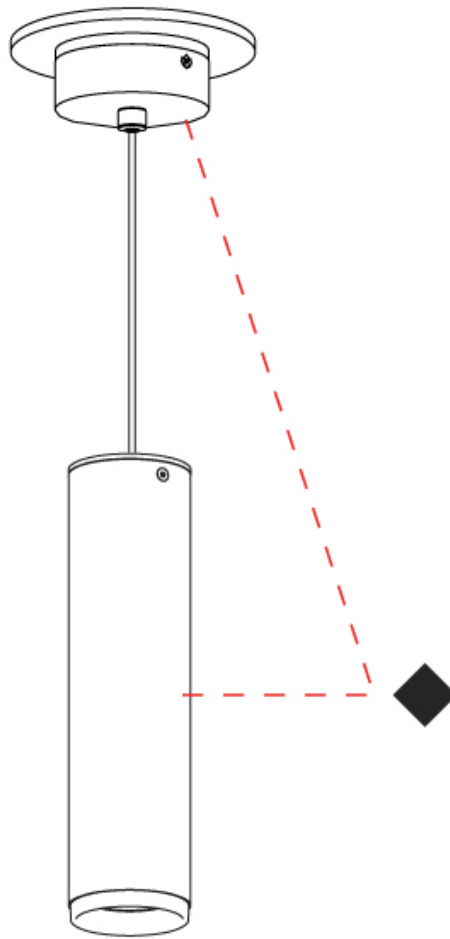

HAUL SUSPENSION

D91208-

PROJECT	_____
TYPE	_____
SPECIFIER	_____
QUANTITY	_____
DATE	_____

D