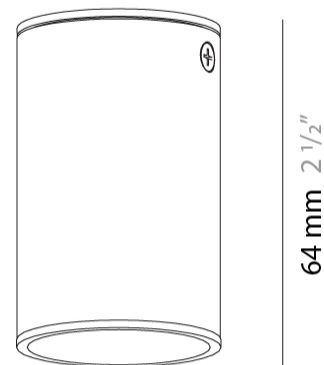

#### PHYSICAL

Shape: Cylinder

Diameter (mm): 40

Diameter (in): 1 <sup>9</sup>/<sub>16</sub>

Height (mm): 153

Height (in): 6

Light Distribution: Direct

Fixture Finish: MWL / MBQ

#### PHYSICAL

Shape: Cylinder \_\_\_\_\_  
 Diameter (mm): 40 \_\_\_\_\_  
 Diameter (in): 1 9/16 \_\_\_\_\_  
 Length (mm): 98 \_\_\_\_\_  
 Length (in): 3 7/8 \_\_\_\_\_  
 Height (mm): 160 \_\_\_\_\_  
 Height (in): 6 5/16 \_\_\_\_\_  
 Light Distribution: Adjustable / Direct \_\_\_\_\_  
 Fixture Finish: MWL / MBQ \_\_\_\_\_  
 Fixture Material: Extruded Aluminum \_\_\_\_\_

#### PHYSICAL

Shape: Cylinder             
 Diameter (mm): 40             
 Diameter (in): 1 9/16             
 Height (mm): 64             
 Height (in): 2 1/2             
 Light Distribution: Direct             
 Fixture Finish: MWL / MBQ             
 Fixture Material: Extruded Aluminum           

#### RATINGS AND CERTIFICATIONS

Certified By: Certified for North American Standards             
 IP rating: IP20           

Ø40 mm 1 9/16"

64 mm 2 1/2"