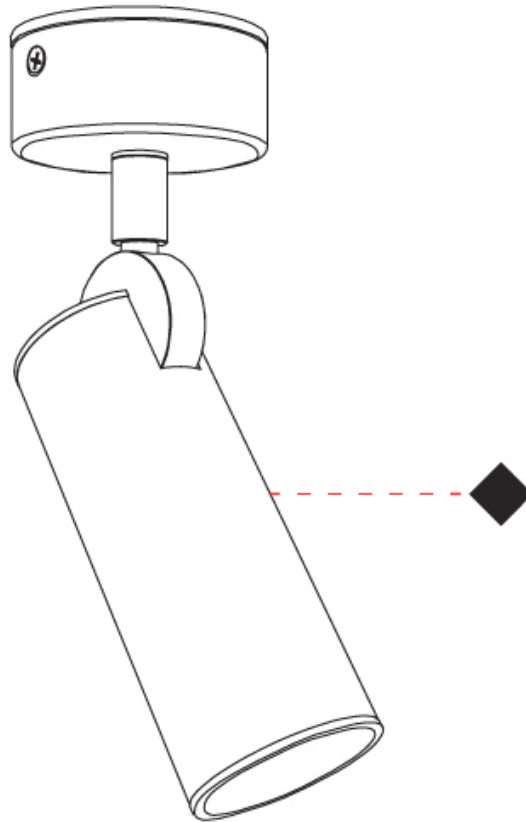

HAUL - CEILING SURFACE

D92247-

PROJECT

TYPE

SPECIFIER

QUANTITY

DATE

D