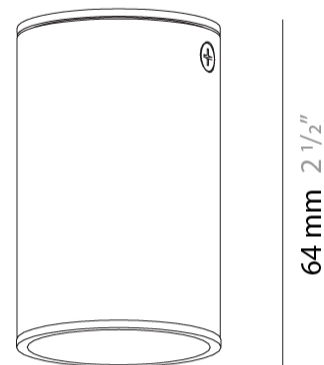

GENERAL

Series: Haul
Subseries: Haul - Ceiling
Brand: Milan
Division: Design
Mounting Type: Surface
Mounting Location: Ceiling
Subcategory: Downlight

PHYSICAL

Shape: Cylinder
Diameter (mm): 40
Diameter (in): 1 9/16
Height (mm): 153
Height (in): 6
Light Distribution: Direct
Fixture Finish: MWL / MBQ
Fixture Material: Extruded Aluminum

OPTICAL

Beam Angle: 35

RATINGS AND CERTIFICATIONS

Certified By: Certified for North American Standards
IP rating: IP20

Ø40 mm 1 9/16"

153 mm 6"

HAUL - CEILING SURFACE

D92105R9-

GENERAL

Series: Haul
 Subseries: Haul - Ceiling
 Brand: Milan
 Division: Design
 Mounting Type: Surface
 Mounting Location: Ceiling
 Subcategory: Downlight

PHYSICAL

Shape: Cylinder
 Diameter (mm): 40
 Diameter (in): 1 9/16
 Height (mm): 64
 Height (in): 2 1/2
 Light Distribution: Direct
 Fixture Finish: MWL / MBQ
 Fixture Material: Extruded Aluminum

OPTICAL

Beam Angle: 35

RATINGS AND CERTIFICATIONS

Certified By: Certified for North American Standards
 IP rating: IP20

Ø40 mm 1 9/16"

64 mm 2 1/2"

HAUL - CEILING SURFACE

D92248-