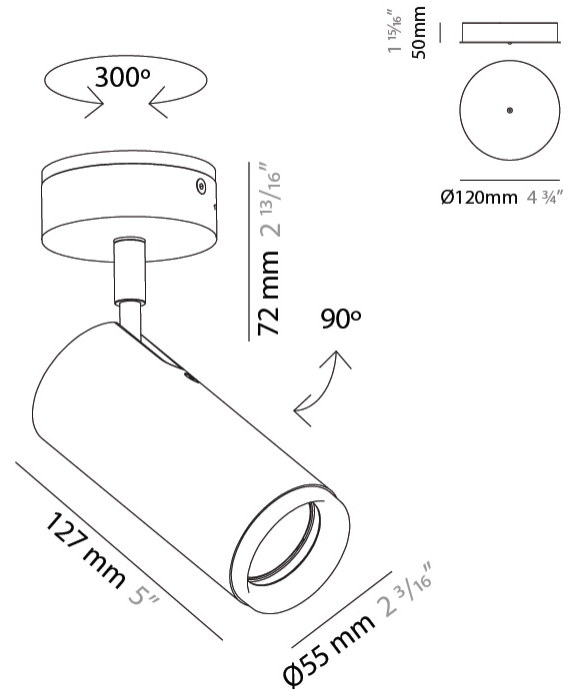

GENERAL

Series: Haul
 Brand: Milan
 Division: Design
 Mounting Type: Surface
 Mounting Location: Wall
 Subcategory: Spots

PHYSICAL

Shape: Cylinder
 Diameter (mm): 55
 Diameter (in): 1 ⁹/₁₆
 Length (mm): 70
 Length (in): 2 ³/₄
 Height (mm): 100
 Height (in): 3 ¹⁵/₁₆
 Extension (mm): 120
 Extension (in): 4 ³/₄
 Light Distribution: Adjustable / Direct
 Fixture Finish: MWL / MBQ
 Fixture Material: Extruded Aluminum

GENERAL

Series: Haul
Subseries: Haul - Wall
Brand: Milan
Division: Design
Mounting Type: Surface
Mounting Location: Wall
Subcategory: On/Off Switch

PHYSICAL

Shape: Cylinder
Diameter (mm): 55
Diameter (in): 1 9/16
Length (mm): 83
Length (in): 3 1/4
Height (mm): 100
Height (in): 3 15/16
Extension (mm): 120
Extension (in): 4 3/4
Light Distribution: Adjustable / Direct
[Fixture Finish: MWL / MBQ](#)
Fixture Material: Extruded Aluminum

OPTICAL

Beam Angle: 35

RATINGS AND CERTIFICATIONS

Certified By: Certified for North American Standards
IP rating: IP20

HAUL - WALL SURFACE

D93243-

PROJECT	_____
TYPE	_____
SPECIFIER	_____
QUANTITY	_____
DATE	_____