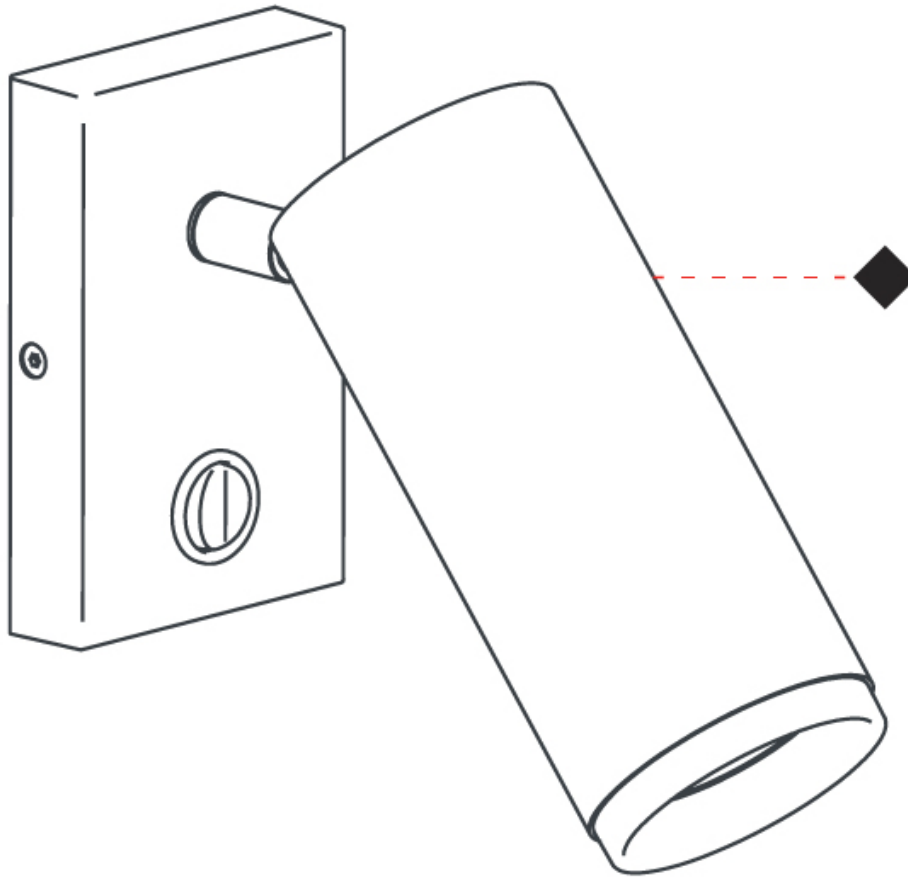

GENERAL

Series: Haul
 Brand: Milan
 Division: Design
 Mounting Type: Surface
 Mounting Location: Wall
 Subcategory: Spots

PHYSICAL

Shape: Cylinder
 Diameter (mm): 55
 Diameter (in): 1 ⁹/₁₆
 Length (mm): 70
 Length (in): 2 ³/₄
 Height (mm): 100
 Height (in): 3 ¹⁵/₁₆
 Extension (mm): 120
 Extension (in): 4 ³/₄
 Light Distribution: Adjustable / Direct
 Fixture Finish: MWL / MBQ
 Fixture Material: Extruded Aluminum

GENERAL

Series: Haul
Subseries: Haul - Wall
Brand: Milan
Division: Design
Mounting Type: Surface
Mounting Location: Wall
Subcategory: On/Off Switch

PHYSICAL

Shape: Cylinder
Diameter (mm): 55
Diameter (in): 1 9/16
Length (mm): 83
Length (in): 3 1/4
Height (mm): 100
Height (in): 3 15/16
Extension (mm): 120
Extension (in): 4 3/4
Light Distribution: Adjustable / Direct
[Fixture Finish: MWL / MBQ](#)
Fixture Material: Extruded Aluminum

OPTICAL

Beam Angle: 35

RATINGS AND CERTIFICATIONS

Certified By: Certified for North American Standards
IP rating: IP20

HAUL - WALL SURFACE

D93243-

PROJECT	_____
TYPE	_____
SPECIFIER	_____
QUANTITY	_____
DATE	_____