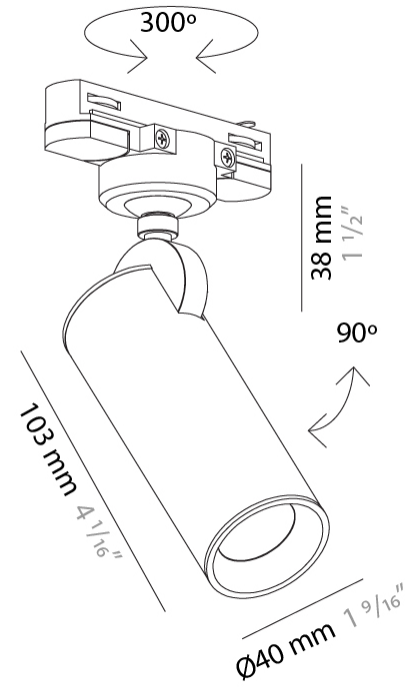

HAUL TRACK

D96072-

base number   Finish
Options

PROJECT	_____
TYPE	_____
SPECIFIER	_____
QUANTITY	_____
DATE	_____

1. To build a product code in our configurator select the specify button on the base model # product page
2. To build a manual product code on this datasheet choose from the options listed below in blue font and add the suffix to the base model #

GENERAL

Series: Haul
Brand: Milan
Division: Design
Mounting Type: Track
Mounting Location: Ceiling
Subcategory: Spots

PHYSICAL

Shape: Cylinder
Diameter (mm): 40
Diameter (in): 1 9/16
Height (mm): 203
Height (in): 8
Max. Overall Height (mm): 1300
Max. Overall Height (in): 51 3/16
Light Distribution: Direct
Fixture Finish: MWL / MBQ
Fixture Material: Extruded Aluminum

ELECTRICAL

Lamp Type: LED
Input Wattage (W): 5
Dimming: Electronic Low Voltage Dimming
Input Voltage (V): 120Vac Direct Line

LED

Color Temperature (°K): 3000
Max. Delivered Lumen (lm): 500
CRI: >90 CRI
Lamp Life (hrs): 50000

OPTICAL

Reflector°: 35
Beam Angle: 35

RATINGS AND CERTIFICATIONS

Certified By: Certified for North American Standards
IP rating: IP20