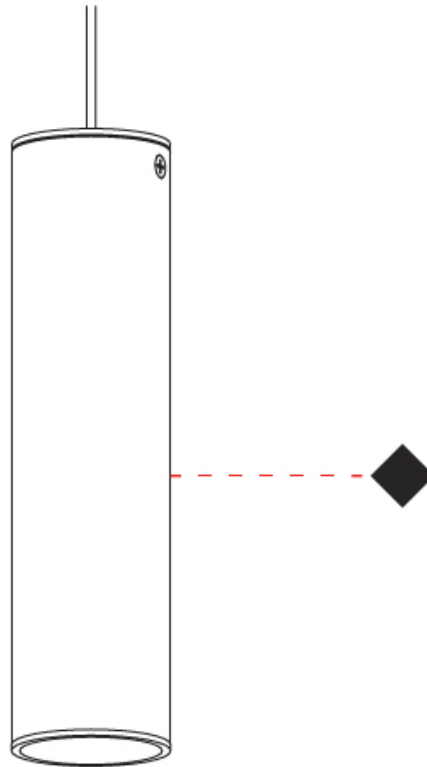

HAUL TRACK

D96070-

PROJECT

TYPE

SPECIFIER

QUANTITY

DATE