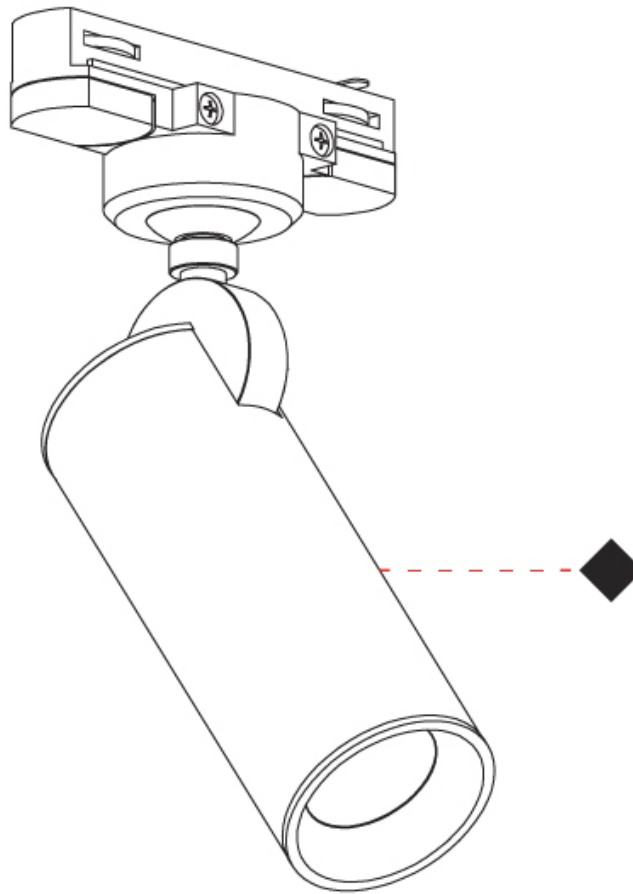

HAUL TRACK

D96072-

PROJECT

TYPE

SPECIFIER

QUANTITY

DATE

D