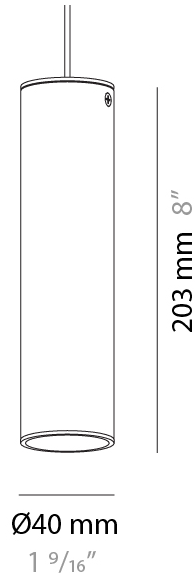

PROJECT
TYPE
SPECIFIER
QUANTITY
DATE

HAUL TRACK

D96070-

base number   Finish
Options

1. To build a product code in our configurator select the specify button on the base model # product page
2. To build a manual product code on this datasheet choose from the options listed below in blue font and add the suffix to the base model #

GENERAL

Series: Haul
Brand: Milan
Division: Design
Mounting Type: Track
Mounting Location: Ceiling
Subcategory: Spots

PHYSICAL

Shape: Cylinder
Diameter (mm): 40
Diameter (in): 1 9/16
Height (mm): 203
Height (in): 8
Max. Overall Height (mm): 1300
Max. Overall Height (in): 51 3/16
Light Distribution: Direct
Fixture Finish: MWL / MBQ
Fixture Material: Extruded Aluminum

ELECTRICAL

Lamp Type: LED
Input Wattage (W): 5
Dimming: Electronic Low Voltage Dimming
Input Voltage (V): 120Vac Direct Line

LED

Number of LEDs: 1
Color Temperature (°K): 3000
Max. Delivered Lumen (lm): 500
CRI: >90 CRI
Lamp Life (hrs): 50000

OPTICAL

Reflector°: 35
Beam Angle: 35

RATINGS AND CERTIFICATIONS

Certified By: Certified for North American Standards
IP rating: IP20