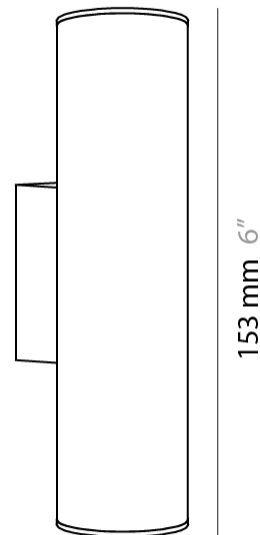

PROJECT
TYPE
SPECIFIER
QUANTITY
DATE

HAUL - WALL SURFACE

D93136R9-

base number Finish
Options

1. To build a product code in our configurator select the specify button on the base model # product page
2. To build a manual product code on this datasheet choose from the options listed below in blue font and add the suffix to the base model #

GENERAL

Series: Haul
Subseries: Haul - Wall
Brand: Milan
Division: Design
Mounting Type: Surface
Mounting Location: Wall
Subcategory: Up/Down Light

PHYSICAL

Shape: Cylinder
Diameter (mm): 40
Diameter (in): 1 9/16
Height (mm): 153
Height (in): 6
Extension (mm): 61
Extension (in): 2 3/8
Light Distribution: Direct / Indirect
Fixture Finish: MWL / MBQ
Fixture Material: Extruded Aluminum

ELECTRICAL

Lamp Type: LED
Input Wattage (W): 10
Dimming: Electronic Low Voltage Dimming
Input Voltage (V): 120Vac Direct Line

LED

Number of LEDs: 2
Color Temperature (°K): 3000
Max. Delivered Lumen (lm): 1000
CRI: >90 CRI
Lamp Life (hrs): 50000

OPTICAL

Beam Angle: 35

RATINGS AND CERTIFICATIONS

Certified By: Certified for North American Standards
IP rating: IP20

61 mm 2 3/8"

Ø40 mm 1 9/16"