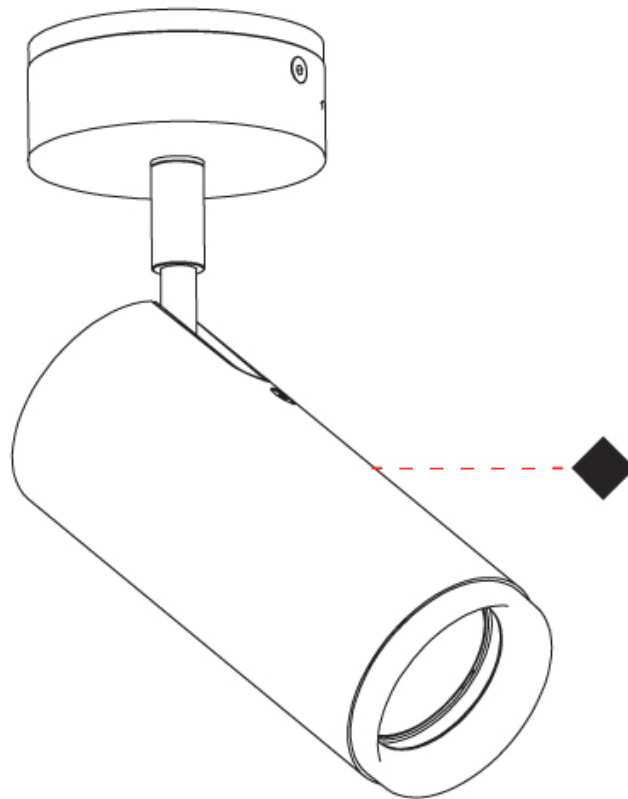

HAUL 1 LIGHT SURFACE

D92102R9-

PROJECT

TYPE

SPECIFIER

QUANTITY

DATE

D