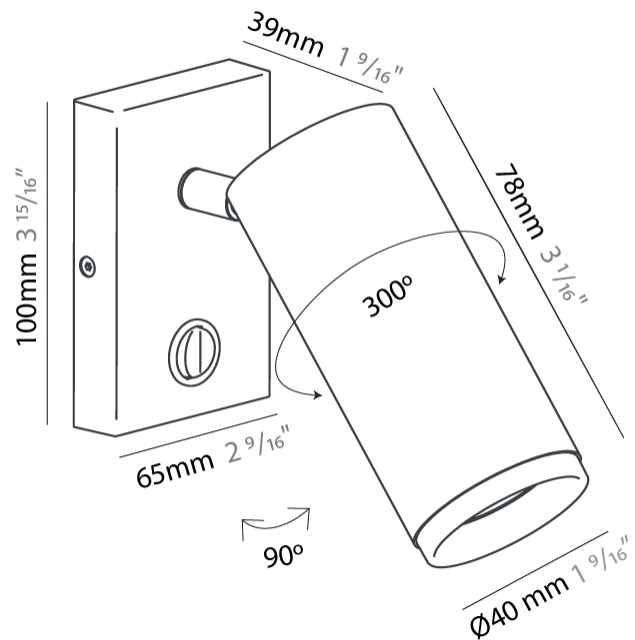

PROJECT	
TYPE	
SPECIFIER	
QUANTITY	
DATE	

HAUL - WALL SURFACE

D93203R9-

base number Finish
Options

1. To build a product code in our configurator select the specify button on the base model # product page
2. To build a manual product code on this datasheet choose from the options listed below in blue font and add the suffix to the base model #

GENERAL

Series: Haul
Subseries: Haul - Wall
Brand: Milan
Division: Design
Mounting Type: Surface
Mounting Location: Wall
Subcategory: On/Off Switch

PHYSICAL

Shape: Cylinder
Diameter (mm): 40
Diameter (in): 1 9/16
Length (mm): 65
Length (in): 2 9/16
Height (mm): 100
Height (in): 3 15/16
Extension (mm): 78
Extension (in): 3 1/16
Light Distribution: Adjustable / Direct
[Fixture Finish: MWL / MBQ](#)
Fixture Material: Extruded Aluminum

ELECTRICAL

Lamp Type: LED
Input Wattage (W): 5
Dimming: Electronic Low Voltage Dimming
Input Voltage (V): 120Vac Direct Line

LED

Number of LEDs: 1
Color Temperature (°K): 3000
Max. Delivered Lumen (lm): 500
CRI: >90 CRI
Lamp Life (hrs): 50000

OPTICAL

Beam Angle: 35
Adjustability: Rotational 300°; Tilt 90°

RATINGS AND CERTIFICATIONS

Certified By: Certified for North American Standards
IP rating: IP20