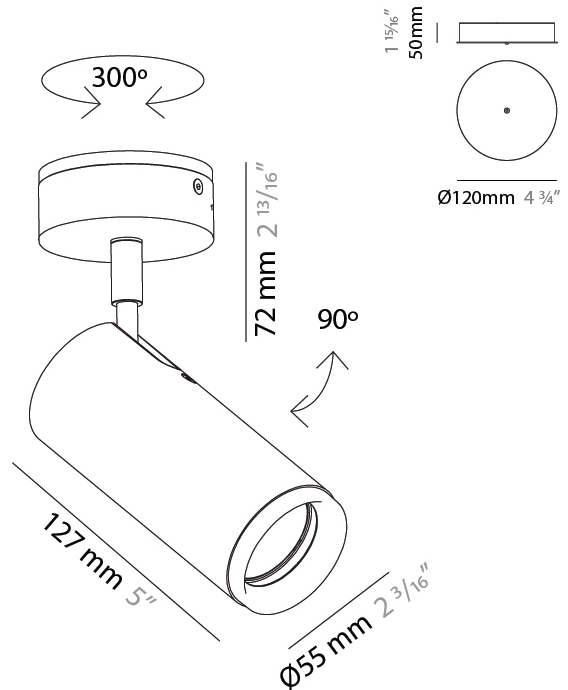

HAUL 1 LIGHT SURFACE

D92102R9-

base number _____
Finish Options _____

1. To build a product code in our configurator select the specify button on the base model # product page
2. To build a manual product code on this datasheet choose from the options listed below in blue font and add the suffix to the base model #

GENERAL

Series: Haul _____
Subseries: Haul 1 Light _____
Brand: Milan _____
Division: Design _____
Mounting Type: Surface _____
Mounting Location: Ceiling _____
Subcategory: Downlight _____

PHYSICAL

Shape: Cylinder _____
Diameter (mm): 55 _____
Diameter (in): 2 ³/₁₆ _____
Height (mm): 127 _____
Height (in): 5 _____
Max. Overall Height (mm): 199 _____
Max. Overall Height (in): 7 ¹³/₁₆ _____
Extension (mm): 72 _____
Extension (in): 2 ¹³/₁₆ _____
Light Distribution: Adjustable / Direct _____
Fixture Finish: [MWL / MBQ](#) _____
Fixture Material: Extruded Aluminum _____

ELECTRICAL

Lamp Type: LED _____
Input Wattage (W): 5 _____
Dimming: Electronic Low Voltage Dimming _____
Input Voltage (V): 120Vac Direct Line _____

LED

Number of LEDs: 1 _____
Color Temperature (°K): 3000 _____
Max. Delivered Lumen (lm): 500 _____
CRI: >90 CRI _____
Lamp Life (hrs): 50000 _____

OPTICAL

Beam Angle: 35 _____
Adjustability: Rotational 300°; Tilt 90° _____

RATINGS AND CERTIFICATIONS

Certified By: Certified for North American Standards _____
IP rating: IP20 _____