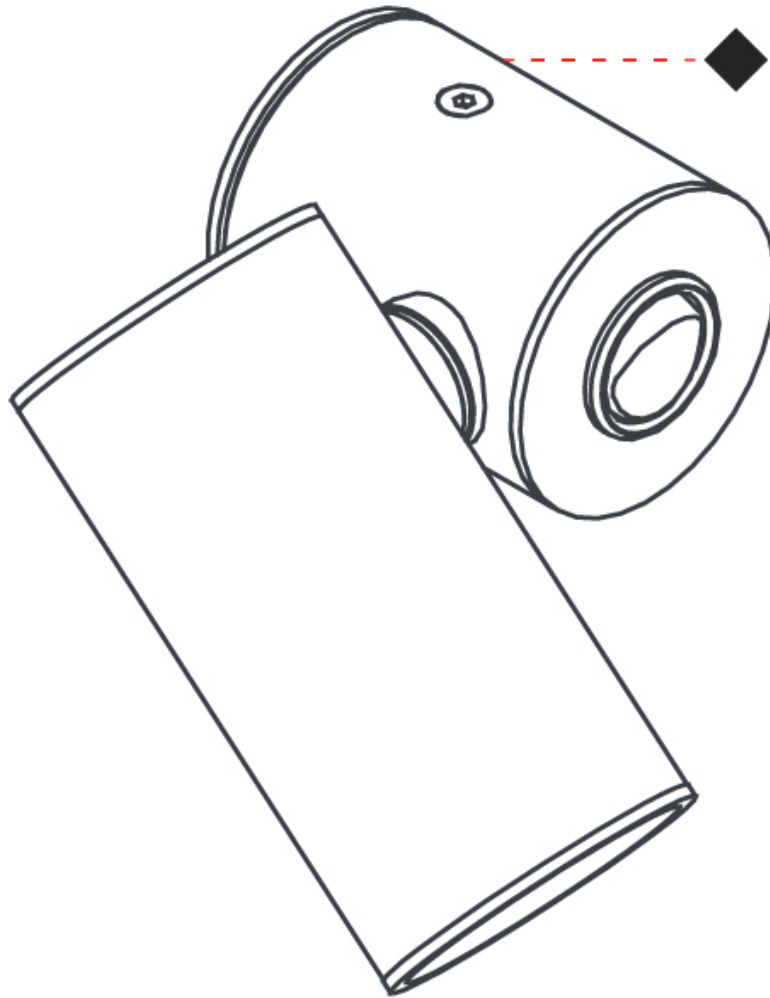

HAUL - WALL SURFACE

D93244-

PROJECT	_____
TYPE	_____
SPECIFIER	_____
QUANTITY	_____
DATE	_____

D