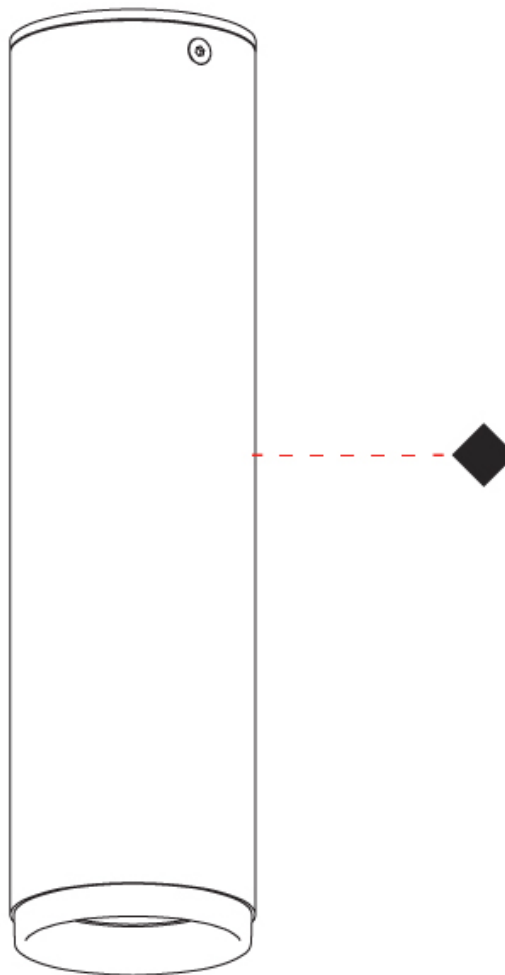

HAUL - CEILING SURFACE

D92250-

PROJECT

TYPE

SPECIFIER

QUANTITY

DATE

D