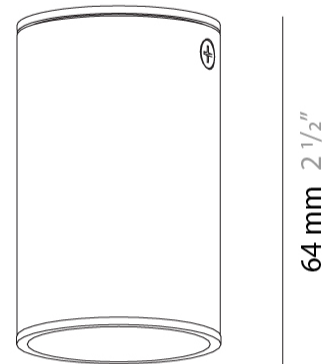

#### PHYSICAL

Shape: Cylinder  
 Diameter (mm): 40  
 Diameter (in): 1 9/16  
 Height (mm): 153  
 Height (in): 6  
 Light Distribution: Direct  
 Fixture Finish: MWL / MBQ  
 Fixture Material: Extruded Aluminum

#### PHYSICAL

Shape: Cylinder             
 Diameter (mm): 40             
 Diameter (in): 1 9/16             
 Height (mm): 64             
 Height (in): 2 1/2             
 Light Distribution: Direct             
 Fixture Finish: MWL / MBQ             
 Fixture Material: Extruded Aluminum           

#### RATINGS AND CERTIFICATIONS

Certified By: Certified for North American Standards             
 IP rating: IP20           

Ø40 mm 1 9/16"

64 mm 2 1/2"

#### PHYSICAL

Shape: Cylinder                       
 Diameter (mm): 55                       
 Diameter (in): 2 <sup>3</sup>/<sub>16</sub>                       
 Height (mm): 93                       
 Height (in): 3 <sup>11</sup>/<sub>16</sub>                       
 Light Distribution: Direct                       
 Fixture Finish: MWL / MBQ                       
 Fixture Material: Extruded Aluminum                     