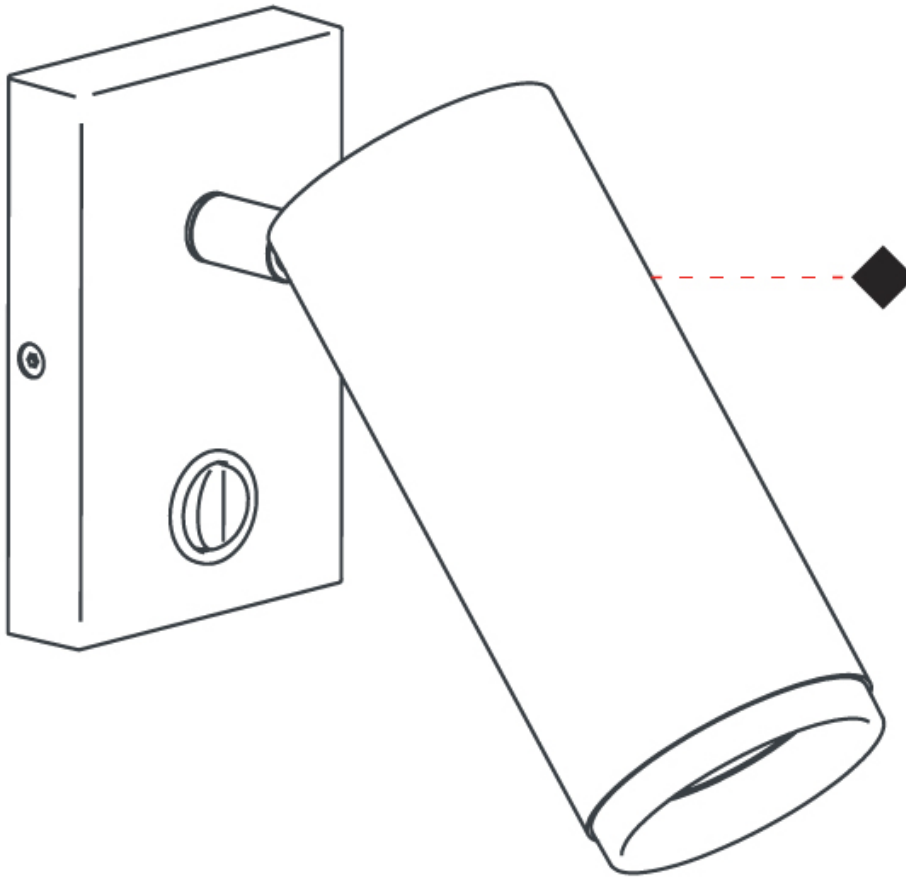

GENERAL

Series: Haul
 Subseries: Haul - Wall
 Brand: Milan
 Division: Design
 Mounting Type: Surface
 Mounting Location: Wall
 Subcategory: Up/Down Light

PHYSICAL

Shape: Cylinder
 Diameter (mm): 40
 Diameter (in): 1 9/16
 Height (mm): 153
 Height (in): 6
 Extension (mm): 61
 Extension (in): 2 3/8
 Light Distribution: Direct / Indirect
 Fixture Finish: MWL / MBQ
 Fixture Material: Extruded Aluminum

GENERAL

Series: Haul
Subseries: Haul - Wall
Brand: Milan
Division: Design
Mounting Type: Surface
Mounting Location: Wall
Subcategory: On/Off Switch

PHYSICAL

Shape: Cylinder
Diameter (mm): 55
Diameter (in): 1 ⁹/₁₆
Length (mm): 83
Length (in): 3 ¹/₄
Height (mm): 100
Height (in): 3 ¹⁵/₁₆
Extension (mm): 120
Extension (in): 4 ³/₄
Light Distribution: Adjustable / Direct
[Fixture Finish: MWL / MBQ](#)
Fixture Material: Extruded Aluminum

OPTICAL

Beam Angle: 35

RATINGS AND CERTIFICATIONS

Certified By: Certified for North American Standards
IP rating: IP20

HAUL - WALL SURFACE

D93243-

PROJECT	_____
TYPE	_____
SPECIFIER	_____
QUANTITY	_____
DATE	_____