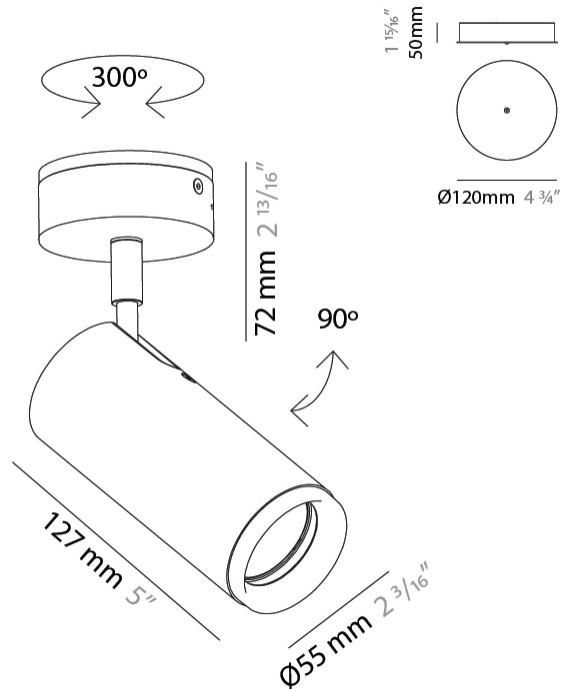

PROJECT	_____
TYPE	_____
SPECIFIER	_____
QUANTITY	_____
DATE	_____

HAUL - WALL SURFACE

D93243-

base number   Finish
Options

1. To build a product code in our configurator select the specify button on the base model # product page
2. To build a manual product code on this datasheet choose from the options listed below in blue font and add the suffix to the base model #

GENERAL

Series: Haul
Subseries: Haul - Wall
Brand: Milan
Division: Design
Mounting Type: Surface
Mounting Location: Wall
Subcategory: On/Off Switch

PHYSICAL

Shape: Cylinder
Diameter (mm): 55
Diameter (in): 1 ⁹/₁₆
Length (mm): 83
Length (in): 3 ¹/₄
Height (mm): 100
Height (in): 3 ¹⁵/₁₆
Extension (mm): 120
Extension (in): 4 ³/₄
Light Distribution: Adjustable / Direct
[Fixture Finish: MWL / MBQ](#)
Fixture Material: Extruded Aluminum

ELECTRICAL

Lamp Type: LED
Input Wattage (W): 7
Dimming: Electronic Low Voltage Dimming
Input Voltage (V): 120Vac Direct Line

LED

Number of LEDs: 1
Color Temperature (°K): 3000
Max. Delivered Lumen (lm): 665
CRI: >90 CRI
Lamp Life (hrs): 50000

OPTICAL

Beam Angle: 35

RATINGS AND CERTIFICATIONS

Certified By: Certified for North American Standards
IP rating: IP20