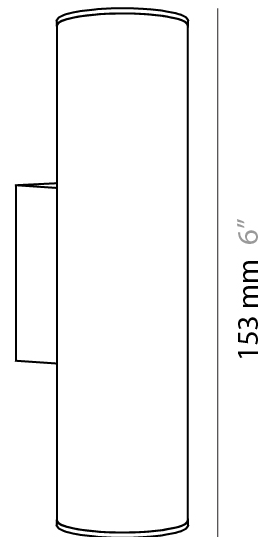

GENERAL

Series: Haul
 Subseries: Haul - Wall
 Brand: Milan
 Division: Design
 Mounting Type: Surface
 Mounting Location: Wall
 Subcategory: Up/Down Light

PHYSICAL

Shape: Cylinder
 Diameter (mm): 40
 Diameter (in): 1 9/16
 Height (mm): 153
 Height (in): 6
 Extension (mm): 61
 Extension (in): 2 3/8
 Light Distribution: Direct / Indirect
 Fixture Finish: MWL / MBQ
 Fixture Material: Extruded Aluminum

OPTICAL

Beam Angle: 35

RATINGS AND CERTIFICATIONS

Certified By: Certified for North American Standards
 IP rating: IP20

61 mm 2 3/8"

Ø40 mm 1 9/16"

HAUL - WALL SURFACE

D93136R9-

GENERAL

Series: Haul
Subseries: Haul - Wall
Brand: Milan
Division: Design
Mounting Type: Surface
Mounting Location: Wall
Subcategory: On/Off Switch

PHYSICAL

Shape: Cylinder
Diameter (mm): 40
Diameter (in): 1 9/16
Length (mm): 65
Length (in): 2 9/16
Height (mm): 100
Height (in): 3 15/16
Extension (mm): 78
Extension (in): 3 1/16
Light Distribution: Adjustable / Direct
[Fixture Finish: MWL / MBQ](#)
Fixture Material: Extruded Aluminum

GENERAL

Series: Haul
 Brand: Milan
 Division: Design
 Mounting Type: Surface
 Mounting Location: Wall
 Subcategory: Spots

PHYSICAL

Shape: Cylinder
 Diameter (mm): 55
 Diameter (in): 1 ⁹/₁₆
 Length (mm): 70
 Length (in): 2 ³/₄
 Height (mm): 100
 Height (in): 3 ¹⁵/₁₆
 Extension (mm): 120
 Extension (in): 4 ³/₄
 Light Distribution: Adjustable / Direct
 Fixture Finish: MWL / MBQ
 Fixture Material: Extruded Aluminum