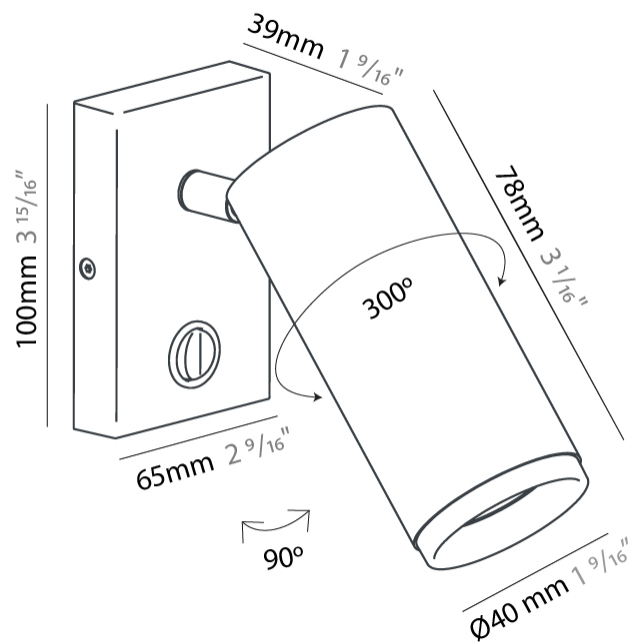

GENERAL

Series: Haul
 Subseries: Haul - Wall
 Brand: Milan
 Division: Design
 Mounting Type: Surface
 Mounting Location: Wall
 Subcategory: Up/Down Light

PHYSICAL

Shape: Cylinder
 Diameter (mm): 40
 Diameter (in): 1 9/16
 Height (mm): 153
 Height (in): 6
 Extension (mm): 61
 Extension (in): 2 3/8
 Light Distribution: Direct / Indirect
 Fixture Finish: MWL / MBQ
 Fixture Material: Extruded Aluminum

GENERAL

Series: Haul
Subseries: Haul - Wall
Brand: Milan
Division: Design
Mounting Type: Surface
Mounting Location: Wall
Subcategory: On/Off Switch

PHYSICAL

Shape: Cylinder
Diameter (mm): 40
Diameter (in): 1 9/16
Length (mm): 65
Length (in): 2 9/16
Height (mm): 100
Height (in): 3 15/16
Extension (mm): 78
Extension (in): 3 1/16
Light Distribution: Adjustable / Direct
[Fixture Finish: MWL / MBQ](#)
Fixture Material: Extruded Aluminum

OPTICAL

Beam Angle: 35
Adjustability: Rotational 300°; Tilt 90°

RATINGS AND CERTIFICATIONS

Certified By: Certified for North American Standards
IP rating: IP20

HAUL - WALL SURFACE

D93203R9-

PROJECT	_____
TYPE	_____
SPECIFIER	_____
QUANTITY	_____
DATE	_____

GENERAL

Series: Haul
 Brand: Milan
 Division: Design
 Mounting Type: Surface
 Mounting Location: Wall
 Subcategory: Spots

PHYSICAL

Shape: Cylinder
 Diameter (mm): 55
 Diameter (in): 1 ⁹/₁₆
 Length (mm): 70
 Length (in): 2 ³/₄
 Height (mm): 100
 Height (in): 3 ¹⁵/₁₆
 Extension (mm): 120
 Extension (in): 4 ³/₄
 Light Distribution: Adjustable / Direct
 Fixture Finish: MWL / MBQ
 Fixture Material: Extruded Aluminum