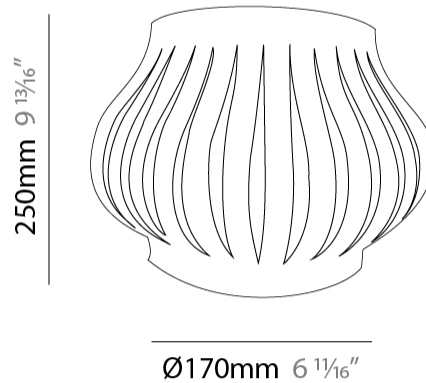

HELIOS SURFACE

D63005-

base number   Finish
Options

PROJECT	_____
TYPE	_____
SPECIFIER	_____
QUANTITY	_____
DATE	_____

1. To build a product code in our configurator select the specify button on the base model # product page
2. To build a manual product code on this datasheet choose from the options listed below in blue font and add the suffix to the base model #

GENERAL

Series: Helios _____
Partner: Linea Zero _____
Division: Design _____
Installation: Surface _____
Product Type: Wall Surface _____
Mounting Location: Wall _____

PHYSICAL

Shape: Abstract _____
Length (mm): 330 _____
Length (in): 13 _____
Height (mm): 250 _____
Height (in): 9 ¹³/₁₆ _____
Extension (mm): 170 _____
Extension (in): 6 ¹¹/₁₆ _____
Diffuser: Polilux™ Shade - See Finish Options _____
Fixture Finish: WHI / BLK / PBL / POR / PGN / COP / NGD / PKM / SIL _____
Fixture Material: Polilux™/ Metal holder _____
Primary Material: Non-Static Polilux _____

ELECTRICAL

Number of Lamps: 1 _____
Lamp Type: LED Retrofit _____
Bulb Included: Bulb Not Included _____
Max. Wattage Per Lamp (W): 7 _____
Lamp Base: E26 _____
Input Voltage (V): 120 _____
Upon Request: 277Vac / GU24 _____

LED

OPTICAL

RATINGS AND CERTIFICATIONS

Certified By: Certified for North American Standards _____
IP rating: IP20 _____