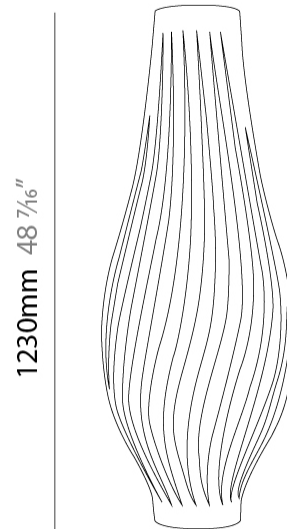

HELIOS PORTABLE

D64030-

base number   Finish
Options

PROJECT
TYPE
SPECIFIER
QUANTITY
DATE

1. To build a product code in our configurator select the specify button on the base model # product page
2. To build a manual product code on this datasheet choose from the options listed below in blue font and add the suffix to the base model #

GENERAL

Series: Helios
Partner: Linea Zero
Division: Design
Installation: Portable
Product Type: Floor
Mounting Location: Floor

PHYSICAL

Shape: Abstract
Diameter (mm): 430
Diameter (in): 15 ³/₄
Height (mm): 1230
Height (in): 16 ¹⁵/₁₆
Diffuser: Polilux™ Shade - See Finish Options
Fixture Finish: WHI / BLK / PBL / POR / PGN / COP / NGD / PKM / SIL
Fixture Material: Polilux™/ Metal holder
Primary Material: Non-Static Polilux
Upon Request: Bolt Down

ELECTRICAL

Number of Lamps: 2
Lamp Type: LED Retrofit
Bulb Included: Bulb Not Included
Max. Wattage Per Lamp (W): 7
Lamp Base: E26
Input Voltage (V): 120
Upon Request: 277Vac / GU24

LED

OPTICAL

RATINGS AND CERTIFICATIONS

Certified By: Certified for North American Standards
IP rating: IP20