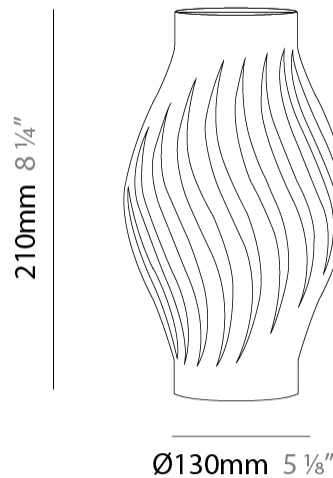

PROJECT
TYPE
SPECIFIER
QUANTITY
DATE

HELIOS PORTABLE

D64027-

base number   Finish
Options

1. To build a product code in our configurator select the specify button on the base model # product page
2. To build a manual product code on this datasheet choose from the options listed below in blue font and add the suffix to the base model #

GENERAL

Series: Helios
Partner: Linea Zero
Division: Design
Installation: Portable
Product Type: Table
Mounting Location: Table

PHYSICAL

Shape: Abstract
Diameter (mm): 130
Diameter (in): 5 1/8
Height (mm): 210
Height (in): 8 1/4
Diffuser: Polilux™ Shade - See Finish Options
Fixture Finish: WHI / BLK / PBL / POR / PGN / COP / NGD / PKM / SIL
Fixture Material: Polilux™/ Metal holder
Primary Material: Non-Static Polilux
Upon Request: Bolt Down

ELECTRICAL

Number of Lamps: 1
Lamp Type: LED Retrofit
Bulb Included: Bulb Not Included
Max. Wattage Per Lamp (W): 3
Lamp Base: E12
Input Voltage (V): 120

LED

OPTICAL

RATINGS AND CERTIFICATIONS

Certified By: Certified for North American Standards
IP rating: IP20