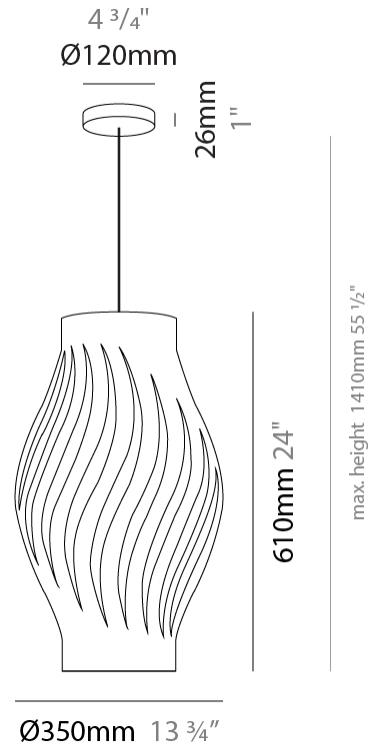

PROJECT	_____
TYPE	_____
SPECIFIER	_____
QUANTITY	_____
DATE	_____

HELIOS LONG SUSPENSION

D61031-

base number   Finish
Options

1. To build a product code in our configurator select the specify button on the base model # product page
2. To build a manual product code on this datasheet choose from the options listed below in blue font and add the suffix to the base model #

GENERAL

Series: Helios _____
Subseries: Helios Long _____
Partner: Linea Zero _____
Division: Design _____
Installation: Suspension _____
Product Type: Pendant _____
Mounting Location: Ceiling _____
Light Distribution: Downlight _____

PHYSICAL

Shape: Abstract _____
Diameter (mm): 350 _____
Diameter (in): 13 ¾ _____
Height (mm): 610 _____
Height (in): 24 _____
Max. Overall Height (mm): 1410 _____
Max. Overall Height (in): 55 ½ _____
Diffuser: Polilux™ Shade - See Finish Options _____
Fixture Finish: WHI / BLK / PBL / POR / PGN / COP / NGD / PKM / SIL _____
Fixture Material: Polilux™/ Metal holder _____
Primary Material: Non-Static Polilux _____

ELECTRICAL

Number of Lamps: 1 _____
Lamp Type: LED Retrofit _____
Bulb Included: Bulb Not Included _____
Max. Wattage Per Lamp (W): 7 _____
Lamp Base: E26 _____
Input Voltage (V): 120 _____
Upon Request: 277Vac / GU24 _____

LED

OPTICAL

RATINGS AND CERTIFICATIONS

Certified By: Certified for North American Standards _____
IP rating: IP20 _____