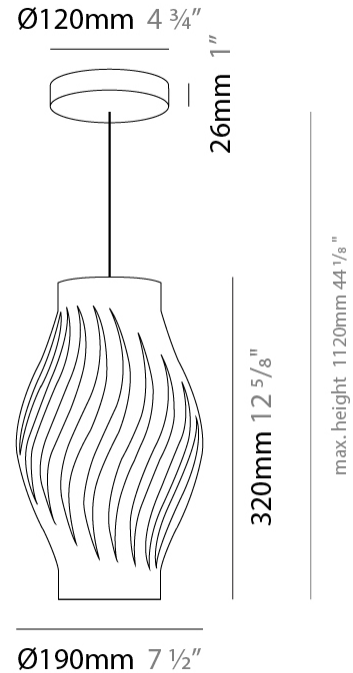

HELIOS LONG SUSPENSION

D61033-

base number   Finish
Options

1. To build a product code in our configurator select the specify button on the base model # product page
2. To build a manual product code on this datasheet choose from the options listed below in blue font and add the suffix to the base model #

GENERAL

Series: Helios
Subseries: Helios Long
Partner: Linea Zero
Division: Design
Installation: Suspension
Product Type: Pendant
Mounting Location: Ceiling
Light Distribution: Downlight

PHYSICAL

Shape: Abstract
Diameter (mm): 190
Diameter (in): 7 1/2"
Height (mm): 320
Height (in): 12 5/8"
Max. Overall Height (mm): 1120
Max. Overall Height (in): 44 1/8"
Diffuser: Polilux™ Shade - See Finish Options
[Fixture Finish: WHI / BLK / PBL / POR / PGN / COP / NGD / PKM / SIL](#)
Fixture Material: Polilux™/ Metal holder
Primary Material: Non-Static Polilux

ELECTRICAL

Number of Lamps: 1
Lamp Type: LED Retrofit
Bulb Included: Bulb Not Included
Max. Wattage Per Lamp (W): 7
Lamp Base: E26
Input Voltage (V): 120
Upon Request: 277Vac / GU24

LED

OPTICAL

RATINGS AND CERTIFICATIONS

Certified By: Certified for North American Standards
IP rating: IP20

PROJECT
TYPE
SPECIFIER
QUANTITY
DATE