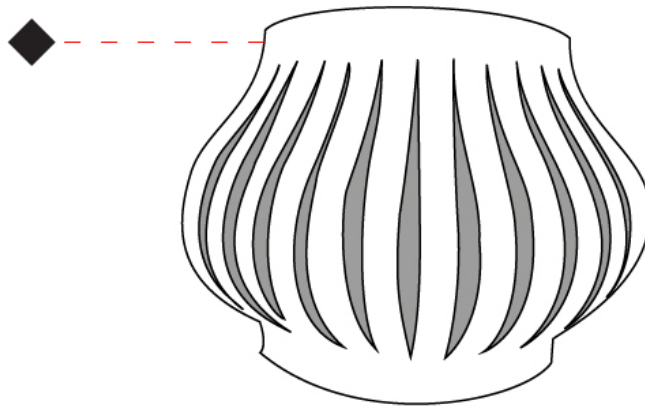

D63004-

PROJECT

TYPE

SPECIFIER

QUANTITY

DATE

D