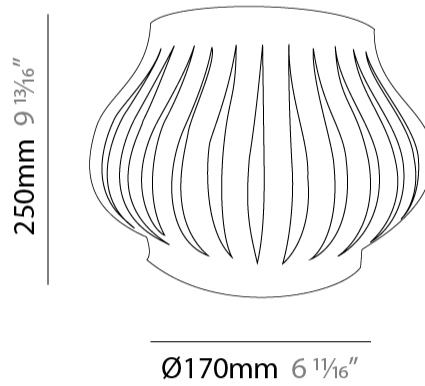

PROJECT
TYPE
SPECIFIER
QUANTITY
DATE

HELIOS SURFACE

D63004-

base number   Finish
Options

1. To build a product code in our configurator select the specify button on the base model # product page
2. To build a manual product code on this datasheet choose from the options listed below in blue font and add the suffix to the base model #

GENERAL

Series: Helios
Brand: Linea Zero
Division: Design
Mounting Type: Surface
Mounting Location: Wall
Subcategory: Ambient

PHYSICAL

Shape: Abstract
Length (mm): 330
Length (in): 13
Height (mm): 250
Height (in): 9 ¹³/₁₆
Extension (mm): 170
Extension (in): 6 ¹¹/₁₆
Light Distribution: Omnidirectional
Diffuser: Polilux™ Shade - See Finish Options
Fixture Finish: WHI / BLK / PBL / POR / PGN / COP / NGD / PKM / SIL
Fixture Material: Polilux™/ Metal holder

ELECTRICAL

Number of Lamps: 1
Lamp Type: LED Retrofit
Bulb Included: Bulb Not Included
Max. Wattage Per Lamp (W): 7
Lamp Base: E26
Input Voltage (V): 120
Upon Request: 277Vac / GU24

LED

OPTICAL

RATINGS AND CERTIFICATIONS

Certified By: Certified for North American Standards
IP rating: IP20