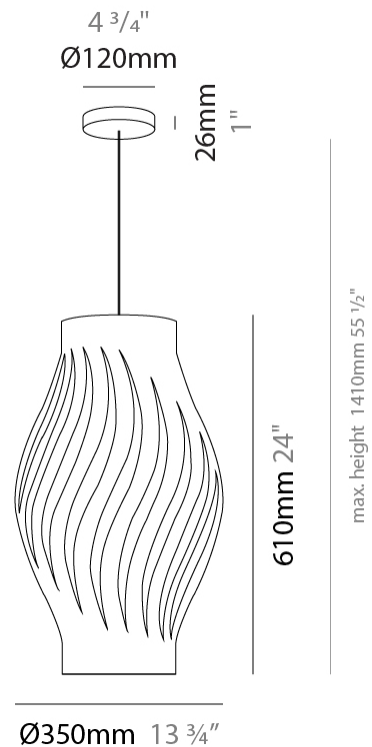

HELIOS LONG SUSPENSION

D61031-

base number   Finish
Options

1. To build a product code in our configurator select the specify button on the base model # product page
2. To build a manual product code on this datasheet choose from the options listed below in blue font and add the suffix to the base model #

GENERAL

Series: Helios
Subseries: Helios Long
Brand: Linea Zero
Division: Design
Mounting Type: Suspension
Mounting Location: Ceiling
Subcategory: Pendant

PHYSICAL

Shape: Abstract
Diameter (mm): 350
Diameter (in): 13 ¾
Height (mm): 610
Height (in): 24
Max. Overall Height (mm): 1410
Max. Overall Height (in): 55 ½
Light Distribution: Downlight
Diffuser: Polilux™ Shade - See Finish Options
[Fixture Finish: WHI / BLK / PBL / POR / PGN / COP / NGD / PKM / SIL](#)
Fixture Material: Polilux™/ Metal holder

ELECTRICAL

Number of Lamps: 1
Lamp Type: LED Retrofit
Bulb Included: Bulb Not Included
Max. Wattage Per Lamp (W): 7
Lamp Base: E26
Input Voltage (V): 120
Upon Request: 277Vac / GU24

LED

OPTICAL

RATINGS AND CERTIFICATIONS

Certified By: Certified for North American Standards
IP rating: IP20

PROJECT	_____
TYPE	_____
SPECIFIER	_____
QUANTITY	_____
DATE	_____