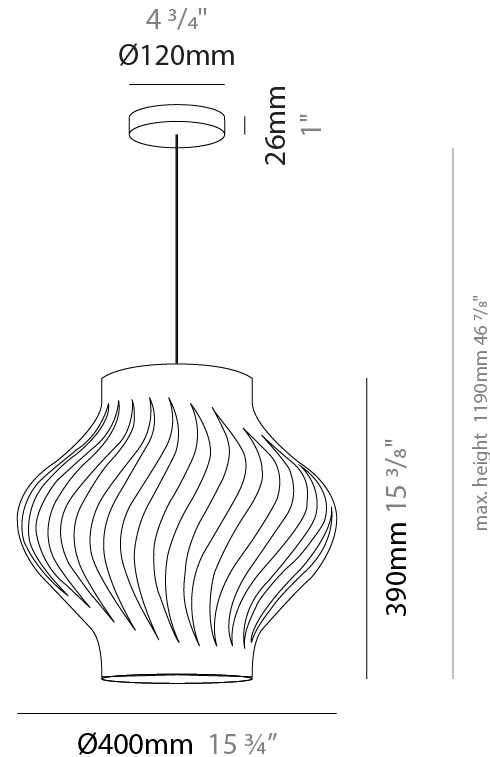

PROJECT	
TYPE	
SPECIFIER	
QUANTITY	
DATE	

HELIOS SHELL SUSPENSION

D61030-

base number   Finish
Options

1. To build a product code in our configurator select the specify button on the base model # product page
2. To build a manual product code on this datasheet choose from the options listed below in blue font and add the suffix to the base model #

GENERAL

Series: Helios
Subseries: Helios Shell
Brand: Linea Zero
Division: Design
Mounting Type: Suspension
Mounting Location: Ceiling
Subcategory: Pendant

PHYSICAL

Shape: Abstract
Diameter (mm): 400
Diameter (in): 15 3/4
Height (mm): 390
Height (in): 15 3/8
Max. Overall Height (mm): 1190
Max. Overall Height (in): 46 7/8
Light Distribution: Omnidirectional
Diffuser: Polilux™ Shade - See Finish Options
[Fixture Finish: WHI / BLK / PBL / POR / PGN / COP / NGD / PKM / SIL](#)
Fixture Material: Polilux™/ Metal holder
Cable Details: Cable length 31"

ELECTRICAL

Number of Lamps: 1
Lamp Type: LED Retrofit
Bulb Included: Bulb Not Included
Max. Wattage Per Lamp (W): 7
Lamp Base: E26
Input Voltage (V): 120
Upon Request: 277Vac / GU24

LED

OPTICAL

RATINGS AND CERTIFICATIONS

Certified By: Certified for North American Standards
IP rating: IP20