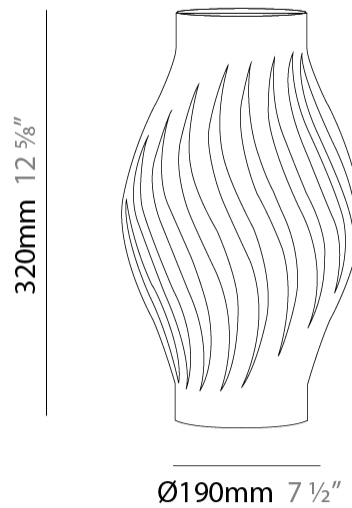

PROJECT
TYPE
SPECIFIER
QUANTITY
DATE

HELIOS PORTABLE

D64026-

base number   Finish
Options

1. To build a product code in our configurator select the specify button on the base model # product page
2. To build a manual product code on this datasheet choose from the options listed below in blue font and add the suffix to the base model #

GENERAL

Series: Helios
Brand: Linea Zero
Division: Design
Mounting Type: Portable
Mounting Location: Table
Subcategory: Table

PHYSICAL

Shape: Abstract
Diameter (mm): 190
Diameter (in): 7 1/2
Height (mm): 320
Height (in): 12 5/8
Light Distribution: Omnidirectional
Diffuser: Polilux™ Shade - See Finish Options
Fixture Finish: WHI / BLK / PBL / POR / PGN / COP / NGD / PKM / SIL
Fixture Material: Polilux™/ Metal holder
Upon Request: Bolt Down

ELECTRICAL

Number of Lamps: 1
Lamp Type: LED Retrofit
Bulb Included: Bulb Not Included
Max. Wattage Per Lamp (W): 7
Lamp Base: E26
Input Voltage (V): 120
Upon Request: 277Vac / GU24

LED

OPTICAL

RATINGS AND CERTIFICATIONS

Certified By: Certified for North American Standards
IP rating: IP20