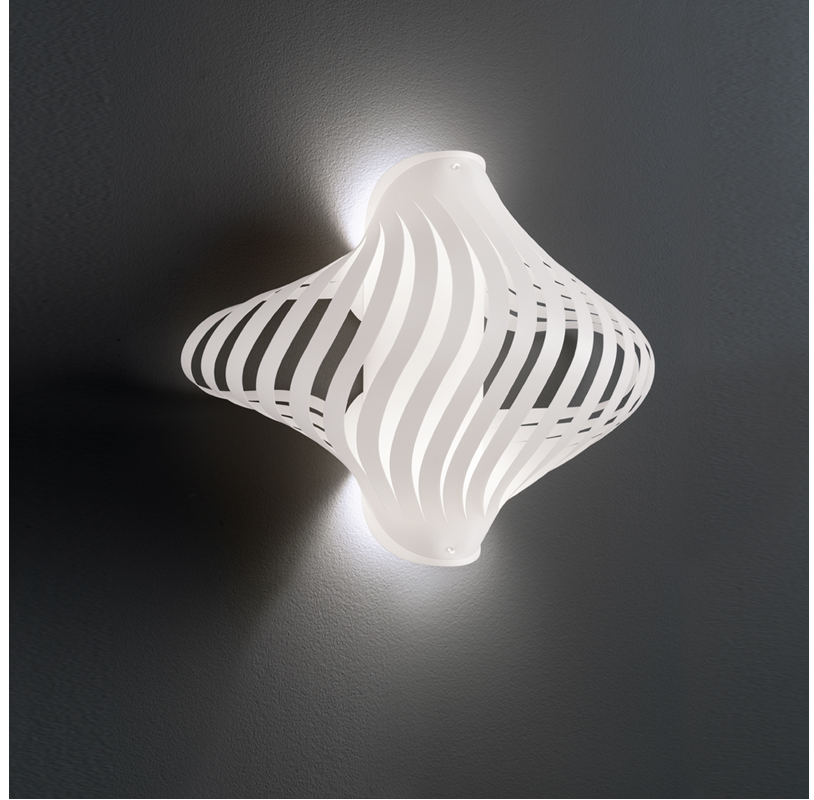

PROJECT
TYPE
SPECIFIER
QUANTITY
DATE

HELIOS SURFACE

D62022-

base number   Finish
Options

1. To build a product code in our configurator select the specify button on the base model # product page
2. To build a manual product code on this datasheet choose from the options listed below in blue font and add the suffix to the base model #

GENERAL

Series: Helios
Brand: Linea Zero
Division: Design
Mounting Type: Surface
Mounting Location: Ceiling
Subcategory: Ambient

PHYSICAL

Shape: Abstract
Diameter (mm): 400
Diameter (in): 15 3/4
Height (mm): 390
Height (in): 15 3/8
Light Distribution: Omnidirectional
Diffuser: Polilux™ Shade - See Finish Options
Fixture Finish: WHI / BLK / PBL / POR / PGN / COP / NGD / PKM / SIL
Fixture Material: Polilux™/ Metal holder

ELECTRICAL

Number of Lamps: 1
Lamp Type: LED Retrofit
Bulb Included: Bulb Not Included
Max. Wattage Per Lamp (W): 7
Lamp Base: E26
Input Voltage (V): 120
Upon Request: 277Vac / GU24

LED

OPTICAL

RATINGS AND CERTIFICATIONS

Certified By: Certified for North American Standards
IP rating: IP20