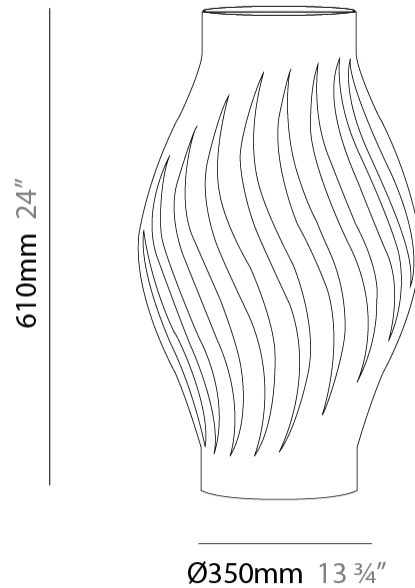

PROJECT
TYPE
SPECIFIER
QUANTITY
DATE

HELIOS PORTABLE

D64024-

base number   Finish
Options

1. To build a product code in our configurator select the specify button on the base model # product page
2. To build a manual product code on this datasheet choose from the options listed below in blue font and add the suffix to the base model #

GENERAL

Series: Helios
Brand: Linea Zero
Division: Design
Mounting Type: Portable
Mounting Location: Table
Subcategory: Table

PHYSICAL

Shape: Abstract
Diameter (mm): 350
Diameter (in): 13 ¾
Height (mm): 610
Height (in): 24
Light Distribution: Omnidirectional
Diffuser: Polilux™ Shade - See Finish Options
Fixture Finish: WHI / BLK / PBL / POR / PGN / COP / NGD / PKM / SIL
Fixture Material: Polilux™/ Metal holder
Upon Request: Bolt Down

ELECTRICAL

Number of Lamps: 1
Lamp Type: LED Retrofit
Bulb Included: Bulb Not Included
Max. Wattage Per Lamp (W): 7
Lamp Base: E26
Input Voltage (V): 120
Upon Request: 277Vac / GU24

LED

OPTICAL

RATINGS AND CERTIFICATIONS

Certified By: Certified for North American Standards
IP rating: IP20