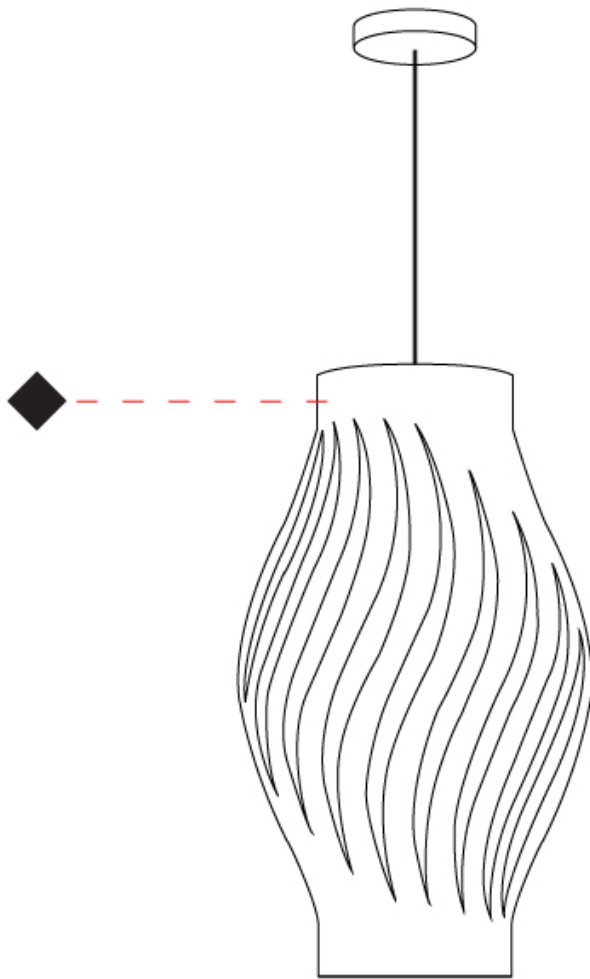

HELIOS LONG SUSPENSION

D61031-

PROJECT	_____
TYPE	_____
SPECIFIER	_____
QUANTITY	_____
DATE	_____

D