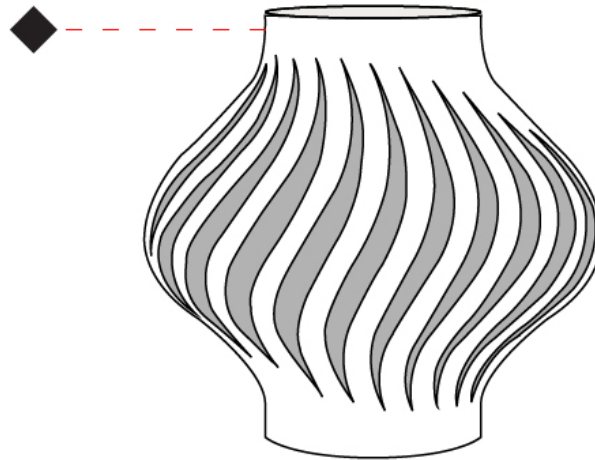

HELIOS PORTABLE

D64023-

PROJECT

TYPE

SPECIFIER

QUANTITY

DATE

D