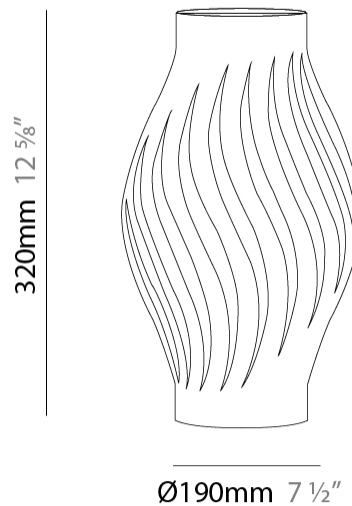

PROJECT _____
TYPE _____
SPECIFIER _____
QUANTITY _____
DATE _____

HELIOS PORTABLE

D64026-

base number   Finish
Options

1. To build a product code in our configurator select the specify button on the base model # product page
2. To build a manual product code on this datasheet choose from the options listed below in blue font and add the suffix to the base model #

GENERAL

Series: Helios _____
Brand: Linea Zero _____
Division: Design _____
Mounting Type: Portable _____
Mounting Location: Table _____
Subcategory: Table _____

PHYSICAL

Shape: Abstract _____
Diameter (mm): 190 _____
Diameter (in): 7 1/2 _____
Height (mm): 320 _____
Height (in): 12 5/8 _____
Light Distribution: Omnidirectional _____
Diffuser: Polilux™ Shade - See Finish Options _____
Fixture Finish: WHI / BLK / PBL / POR / PGN / COP / NGD / PKM / SIL _____
Fixture Material: Polilux™/ Metal holder _____
Upon Request: Bolt Down _____

ELECTRICAL

Number of Lamps: 1 _____
Lamp Type: LED Retrofit _____
Bulb Included: Bulb Not Included _____
Max. Wattage Per Lamp (W): 7 _____
Lamp Base: E26 _____
Input Voltage (V): 120 _____
Upon Request: 277Vac / GU24 _____

LED

OPTICAL

RATINGS AND CERTIFICATIONS

Certified By: Certified for North American Standards _____
IP rating: IP20 _____