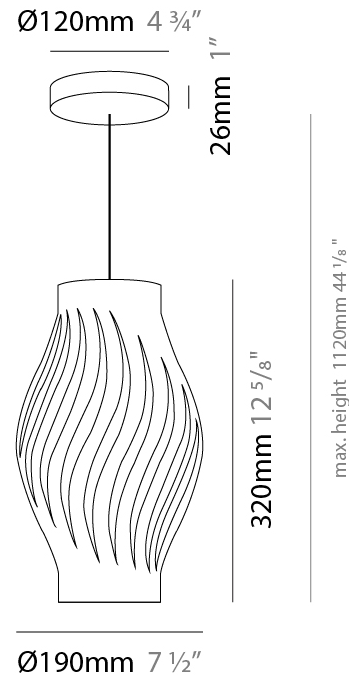

HELIOS LONG SUSPENSION

D61033-

base number   Finish
Options

1. To build a product code in our configurator select the specify button on the base model # product page
2. To build a manual product code on this datasheet choose from the options listed below in blue font and add the suffix to the base model #

GENERAL

Series: Helios
Subseries: Helios Long
Brand: Linea Zero
Division: Design
Mounting Type: Suspension
Mounting Location: Ceiling
Subcategory: Pendant

PHYSICAL

Shape: Abstract
Diameter (mm): 190
Diameter (in): 7 1/2
Height (mm): 320
Height (in): 12 5/8
Max. Overall Height (mm): 1120
Max. Overall Height (in): 44 1/8
Light Distribution: Downlight
Diffuser: Polilux™ Shade - See Finish Options
[Fixture Finish: WHI / BLK / PBL / POR / PGN / COP / NGD / PKM / SIL](#)
Fixture Material: Polilux™/ Metal holder

ELECTRICAL

Number of Lamps: 1
Lamp Type: LED Retrofit
Bulb Included: Bulb Not Included
Max. Wattage Per Lamp (W): 7
Lamp Base: E26
Input Voltage (V): 120
Upon Request: 277Vac / GU24

LED

OPTICAL

RATINGS AND CERTIFICATIONS

Certified By: Certified for North American Standards
IP rating: IP20

PROJECT	_____
TYPE	_____
SPECIFIER	_____
QUANTITY	_____
DATE	_____