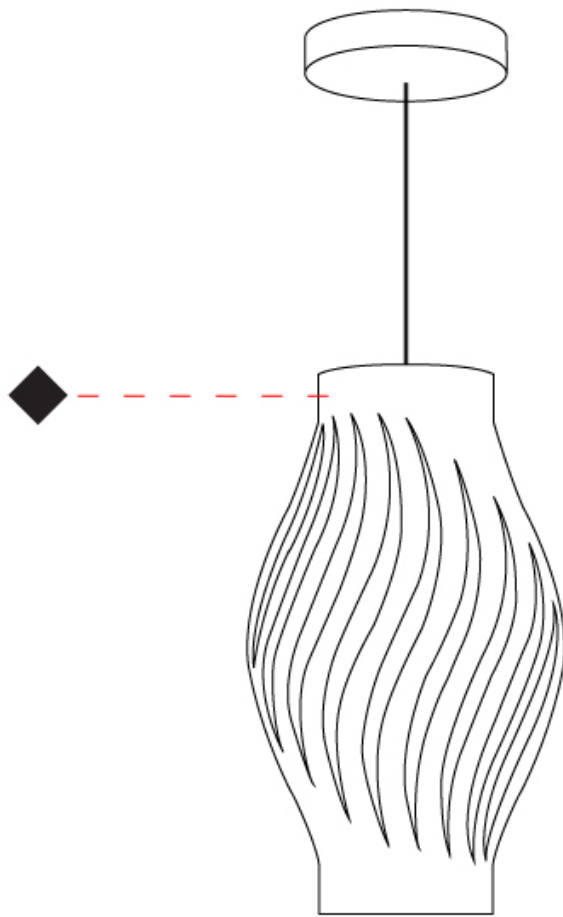

HELIOS LONG SUSPENSION

D61033-

PROJECT

TYPE

SPECIFIER

QUANTITY

DATE

D