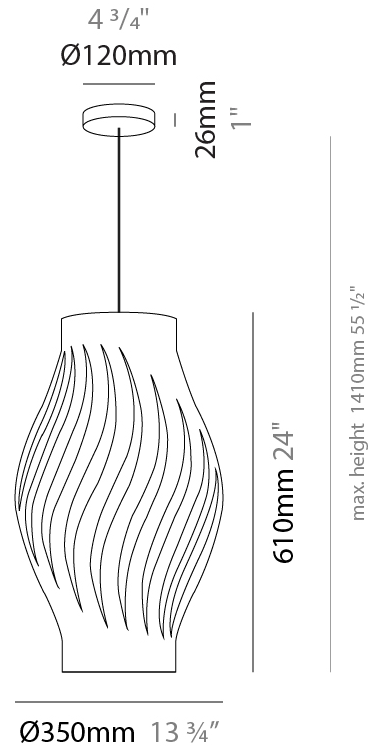

PROJECT	_____
TYPE	_____
SPECIFIER	_____
QUANTITY	_____
DATE	_____

HELIOS LONG SUSPENSION

D61031-

base number   Finish
Options

1. To build a product code in our configurator select the specify button on the base model # product page
2. To build a manual product code on this datasheet choose from the options listed below in blue font and add the suffix to the base model #

GENERAL

Series: Helios _____
Subseries: Helios Long _____
Partner: Linea Zero _____
Division: Design _____
Installation: Suspension _____
Product Type: Pendant _____
Mounting Location: Ceiling _____
Light Distribution: Downlight _____

PHYSICAL

Shape: Abstract _____
Diameter (mm): 350 _____
Diameter (in): 13 3/4 _____
Height (mm): 610 _____
Height (in): 24 _____
Max. Overall Height (mm): 1410 _____
Max. Overall Height (in): 55 1/2 _____
Diffuser: Polilux™ Shade - See Finish Options _____
Fixture Finish: WHI / BLK / PBL / POR / PGN / COP / NGD / PKM / SIL _____
Fixture Material: Polilux™/ Metal holder _____
Primary Material: Non-Static Polilux _____

ELECTRICAL

Number of Lamps: 1 _____
Lamp Type: LED Retrofit _____
Bulb Included: Bulb Not Included _____
Max. Wattage Per Lamp (W): 7 _____
Lamp Base: E26 _____
Input Voltage (V): 120 _____
Upon Request: 277Vac / GU24 _____

LED

OPTICAL

RATINGS AND CERTIFICATIONS

Certified By: Certified for North American Standards _____
IP rating: IP20 _____