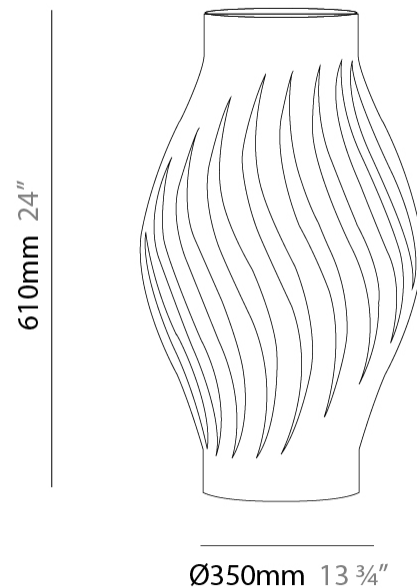

PROJECT
TYPE
SPECIFIER
QUANTITY
DATE

HELIOS PORTABLE

D64024-

base number   Finish
Options

1. To build a product code in our configurator select the specify button on the base model # product page
2. To build a manual product code on this datasheet choose from the options listed below in blue font and add the suffix to the base model #

GENERAL

Series: Helios
Partner: Linea Zero
Division: Design
Installation: Portable
Product Type: Table
Mounting Location: Table

PHYSICAL

Shape: Abstract
Diameter (mm): 350
Diameter (in): 13 3/4
Height (mm): 610
Height (in): 24
Diffuser: Polilux™ Shade - See Finish Options
[Fixture Finish: WHI / BLK / PBL / POR / PGN / COP / NGD / PKM / SIL](#)
Fixture Material: Polilux™/ Metal holder
Primary Material: Non-Static Polilux
Upon Request: Bolt Down

ELECTRICAL

Number of Lamps: 1
Lamp Type: LED Retrofit
Bulb Included: Bulb Not Included
Max. Wattage Per Lamp (W): 7
Lamp Base: E26
Input Voltage (V): 120
Upon Request: 277Vac / GU24

LED

OPTICAL

RATINGS AND CERTIFICATIONS

Certified By: Certified for North American Standards
IP rating: IP20