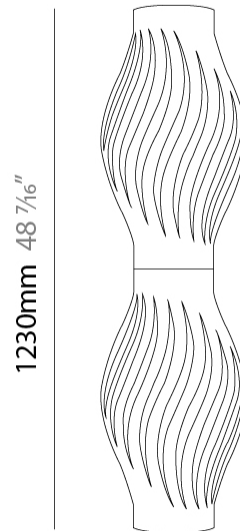

PROJECT
TYPE
SPECIFIER
QUANTITY
DATE

HELIOS PORTABLE

D64029-

base number   Finish
Options

1. To build a product code in our configurator select the specify button on the base model # product page
2. To build a manual product code on this datasheet choose from the options listed below in blue font and add the suffix to the base model #

GENERAL

Series: Helios
Partner: Linea Zero
Division: Design
Installation: Portable
Product Type: Floor
Mounting Location: Floor

PHYSICAL

Shape: Abstract
Diameter (mm): 350
Diameter (in): 15 3/4
Height (mm): 1230
Height (in): 13 3/4
Diffuser: Polilux™ Shade - See Finish Options
Fixture Finish: WHI / BLK / PBL / POR / PGN / COP / NGD / PKM / SIL
Fixture Material: Polilux™/ Metal holder
Primary Material: Non-Static Polilux
Upon Request: Bolt Down

ELECTRICAL

Number of Lamps: 2
Lamp Type: LED Retrofit
Bulb Included: Bulb Not Included
Max. Wattage Per Lamp (W): 7
Lamp Base: E26
Input Voltage (V): 120
Upon Request: 277Vac / GU24

LED

OPTICAL

RATINGS AND CERTIFICATIONS

Certified By: Certified for North American Standards
IP rating: IP20