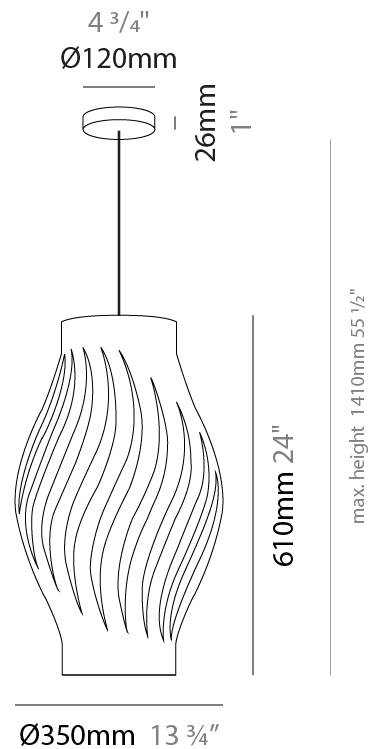

HELIOS LONG SUSPENSION

D61031-

base number   Finish
Options

1. To build a product code in our configurator select the specify button on the base model # product page
2. To build a manual product code on this datasheet choose from the options listed below in blue font and add the suffix to the base model #

GENERAL

Series: Helios
Subseries: Helios Long
Brand: Linea Zero
Division: Design
Mounting Type: Suspension
Mounting Location: Ceiling
Subcategory: Pendant

PHYSICAL

Shape: Abstract
Diameter (mm): 350
Diameter (in): 13 3/4
Height (mm): 610
Height (in): 24
Max. Overall Height (mm): 1410
Max. Overall Height (in): 55 1/2
Light Distribution: Downlight
Diffuser: Polilux™ Shade - See Finish Options
[Fixture Finish: WHI / BLK / PBL / POR / PGN / COP / NGD / PKM / SIL](#)
Fixture Material: Polilux™/ Metal holder

ELECTRICAL

Number of Lamps: 1
Lamp Type: LED Retrofit
Bulb Included: Bulb Not Included
Max. Wattage Per Lamp (W): 7
Lamp Base: E26
Input Voltage (V): 120
Upon Request: 277Vac / GU24

LED

OPTICAL

RATINGS AND CERTIFICATIONS

Certified By: Certified for North American Standards
IP rating: IP20

PROJECT	_____
TYPE	_____
SPECIFIER	_____
QUANTITY	_____
DATE	_____