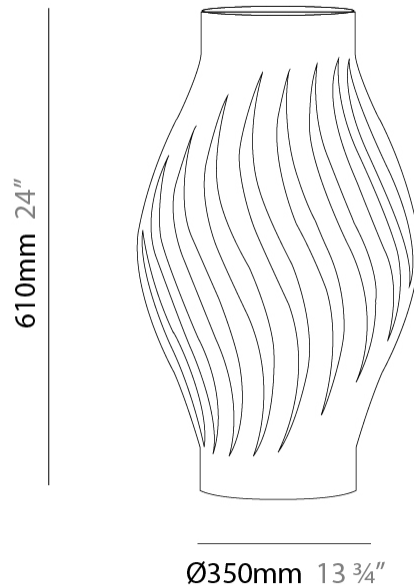

PROJECT
TYPE
SPECIFIER
QUANTITY
DATE

HELIOS PORTABLE

D64024-

base number   Finish
Options

1. To build a product code in our configurator select the specify button on the base model # product page
2. To build a manual product code on this datasheet choose from the options listed below in blue font and add the suffix to the base model #

GENERAL

Series: Helios
Brand: Linea Zero
Division: Design
Mounting Type: Portable
Mounting Location: Table
Subcategory: Table

PHYSICAL

Shape: Abstract
Diameter (mm): 350
Diameter (in): 13 3/4
Height (mm): 610
Height (in): 24
Light Distribution: Omnidirectional
Diffuser: Polilux™ Shade - See Finish Options
[Fixture Finish: WHI / BLK / PBL / POR / PGN / COP / NGD / PKM / SIL](#)
Fixture Material: Polilux™/ Metal holder
Upon Request: Bolt Down

ELECTRICAL

Number of Lamps: 1
Lamp Type: LED Retrofit
Bulb Included: Bulb Not Included
Max. Wattage Per Lamp (W): 7
Lamp Base: E26
Input Voltage (V): 120
Upon Request: 277Vac / GU24

LED

OPTICAL

RATINGS AND CERTIFICATIONS

Certified By: Certified for North American Standards
IP rating: IP20