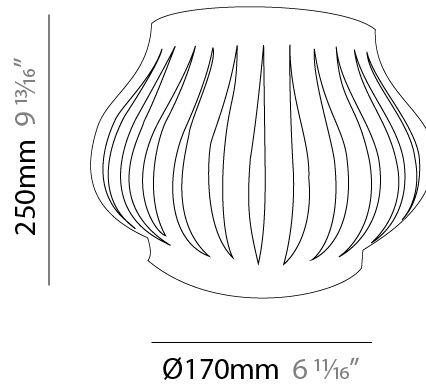

HELIOS SURFACE

D63004-

base number   Finish
Options

PROJECT	_____
TYPE	_____
SPECIFIER	_____
QUANTITY	_____
DATE	_____

1. To build a product code in our configurator select the specify button on the base model # product page
2. To build a manual product code on this datasheet choose from the options listed below in blue font and add the suffix to the base model #

GENERAL

Series: Helios _____
Partner: Linea Zero _____
Division: Design _____
Installation: Surface _____
Product Type: Wall Surface _____
Mounting Location: Wall _____

PHYSICAL

Shape: Abstract _____
Length (mm): 330 _____
Length (in): 13 _____
Height (mm): 250 _____
Height (in): 9 ¹³/₁₆ _____
Extension (mm): 170 _____
Extension (in): 6 ¹¹/₁₆ _____
Diffuser: Polilux™ Shade - See Finish Options _____
Fixture Finish: WHI / BLK / PBL / POR / PGN / COP / NGD / PKM / SIL _____
Fixture Material: Polilux™/ Metal holder _____
Primary Material: Non-Static Polilux _____

ELECTRICAL

Number of Lamps: 1 _____
Lamp Type: LED Retrofit _____
Bulb Included: Bulb Not Included _____
Max. Wattage Per Lamp (W): 7 _____
Lamp Base: E26 _____
Input Voltage (V): 120 _____
Upon Request: 277Vac / GU24 _____

LED

OPTICAL

RATINGS AND CERTIFICATIONS

Certified By: Certified for North American Standards _____
IP rating: IP20 _____