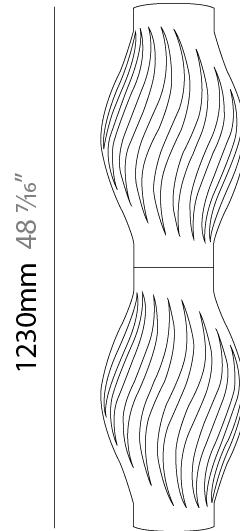

PROJECT	_____
TYPE	_____
SPECIFIER	_____
QUANTITY	_____
DATE	_____

HELIOS PORTABLE

D64029-

base number   Finish
Options

1. To build a product code in our configurator select the specify button on the base model # product page
2. To build a manual product code on this datasheet choose from the options listed below in blue font and add the suffix to the base model #

GENERAL

Series: Helios _____
Brand: Linea Zero _____
Division: Design _____
Mounting Type: Portable _____
Mounting Location: Floor _____
Subcategory: Table _____

PHYSICAL

Shape: Abstract _____
Diameter (mm): 350 _____
Diameter (in): 15 ³/₄ _____
Height (mm): 1230 _____
Height (in): 13 ³/₄ _____
Light Distribution: Omnidirectional _____
Diffuser: Polilux™ Shade - See Finish Options _____
Fixture Finish: WHI / BLK / PBL / POR / PGN / COP / NGD / PKM / SIL _____
Fixture Material: Polilux™/ Metal holder _____
Upon Request: Bolt Down _____

ELECTRICAL

Number of Lamps: 2 _____
Lamp Type: LED Retrofit _____
Bulb Included: Bulb Not Included _____
Max. Wattage Per Lamp (W): 7 _____
Lamp Base: E26 _____
Input Voltage (V): 120 _____
Upon Request: 277Vac / GU24 _____

LED

OPTICAL

RATINGS AND CERTIFICATIONS

Certified By: Certified for North American Standards _____
IP rating: IP20 _____