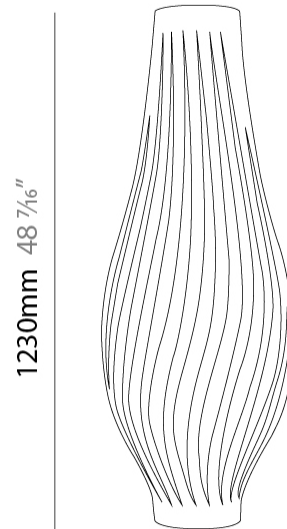

HELIOS PORTABLE

D64030-

base number   Finish
Options

1. To build a product code in our configurator select the specify button on the base model # product page
2. To build a manual product code on this datasheet choose from the options listed below in blue font and add the suffix to the base model #

GENERAL

Series: Helios
Brand: Linea Zero
Division: Design
Mounting Type: Portable
Mounting Location: Floor
Subcategory: Table

PHYSICAL

Shape: Abstract
Diameter (mm): 430
Diameter (in): 15 ³/₄
Height (mm): 1230
Height (in): 16 ¹⁵/₁₆
Light Distribution: Omnidirectional
Diffuser: Polilux™ Shade - See Finish Options
[Fixture Finish: WHI / BLK / PBL / POR / PGN / COP / NGD / PKM / SIL](#)
Fixture Material: Polilux™/ Metal holder
Upon Request: Bolt Down

ELECTRICAL

Number of Lamps: 2
Lamp Type: LED Retrofit
Bulb Included: Bulb Not Included
Max. Wattage Per Lamp (W): 7
Lamp Base: E26
Input Voltage (V): 120
Upon Request: 277Vac / GU24

LED

OPTICAL

RATINGS AND CERTIFICATIONS

Certified By: Certified for North American Standards
IP rating: IP20

PROJECT	_____
TYPE	_____
SPECIFIER	_____
QUANTITY	_____
DATE	_____