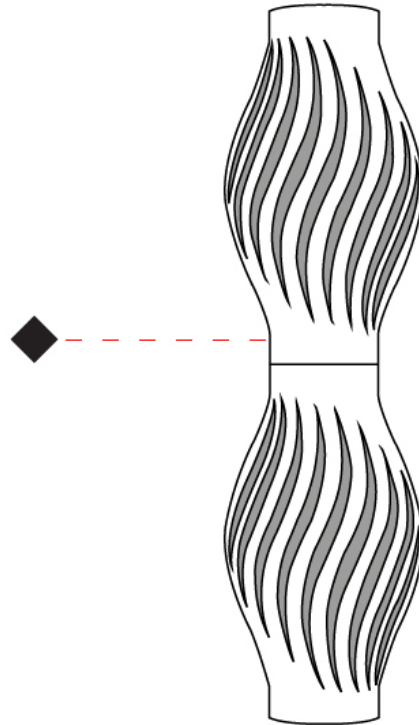

HELIOS PORTABLE

D64029-

PROJECT

TYPE

SPECIFIER

QUANTITY

DATE

D