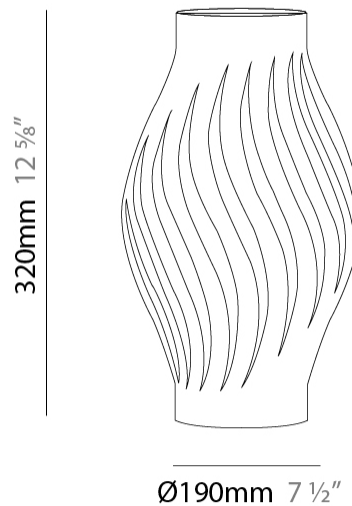

PROJECT	_____
TYPE	_____
SPECIFIER	_____
QUANTITY	_____
DATE	_____

HELIOS PORTABLE

D64026-

base number   Finish
Options

1. To build a product code in our configurator select the specify button on the base model # product page
2. To build a manual product code on this datasheet choose from the options listed below in blue font and add the suffix to the base model #

GENERAL

Series: Helios _____
Partner: Linea Zero _____
Division: Design _____
Installation: Portable _____
Product Type: Table _____
Mounting Location: Table _____

PHYSICAL

Shape: Abstract _____
Diameter (mm): 190 _____
Diameter (in): 7 1/2 _____
Height (mm): 320 _____
Height (in): 12 5/8 _____
Diffuser: Polilux™ Shade - See Finish Options _____
Fixture Finish: WHI / BLK / PBL / POR / PGN / COP / NGD / PKM / SIL _____
Fixture Material: Polilux™/ Metal holder _____
Primary Material: Non-Static Polilux _____
Upon Request: Bolt Down _____

ELECTRICAL

Number of Lamps: 1 _____
Lamp Type: LED Retrofit _____
Bulb Included: Bulb Not Included _____
Max. Wattage Per Lamp (W): 7 _____
Lamp Base: E26 _____
Input Voltage (V): 120 _____
Upon Request: 277Vac / GU24 _____

LED

OPTICAL

RATINGS AND CERTIFICATIONS

Certified By: Certified for North American Standards _____
IP rating: IP20 _____