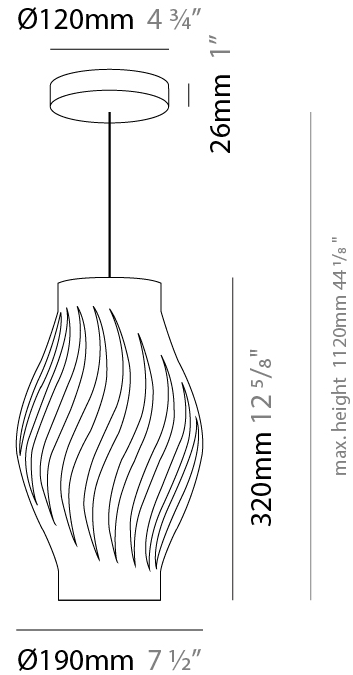

HELIOS LONG SUSPENSION

D61033-

base number   Finish
Options

1. To build a product code in our configurator select the specify button on the base model # product page
2. To build a manual product code on this datasheet choose from the options listed below in blue font and add the suffix to the base model #

GENERAL

Series: Helios
Subseries: Helios Long
Partner: Linea Zero
Division: Design
Installation: Suspension
Product Type: Pendant
Mounting Location: Ceiling
Light Distribution: Downlight

PHYSICAL

Shape: Abstract
Diameter (mm): 190
Diameter (in): 7 ½
Height (mm): 320
Height (in): 12 5/8
Max. Overall Height (mm): 1120
Max. Overall Height (in): 44 1/8
Diffuser: Polilux™ Shade - See Finish Options
Fixture Finish: WHI / BLK / PBL / POR / PGN / COP / NGD / PKM / SIL
Fixture Material: Polilux™/ Metal holder
Primary Material: Non-Static Polilux

ELECTRICAL

Number of Lamps: 1
Lamp Type: LED Retrofit
Bulb Included: Bulb Not Included
Max. Wattage Per Lamp (W): 7
Lamp Base: E26
Input Voltage (V): 120
Upon Request: 277Vac / GU24

LED

OPTICAL

RATINGS AND CERTIFICATIONS

Certified By: Certified for North American Standards
IP rating: IP20

PROJECT	_____
TYPE	_____
SPECIFIER	_____
QUANTITY	_____
DATE	_____