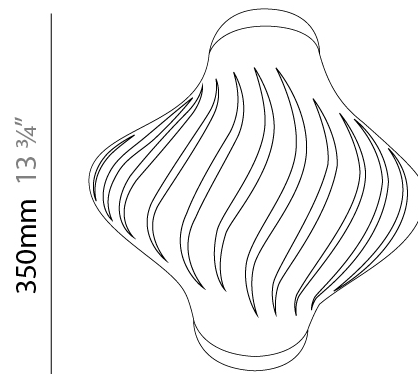

PROJECT	_____
TYPE	_____
SPECIFIER	_____
QUANTITY	_____
DATE	_____

HELIOS SURFACE

D63006-

base number   Finish
Options

1. To build a product code in our configurator select the specify button on the base model # product page
2. To build a manual product code on this datasheet choose from the options listed below in blue font and add the suffix to the base model #

GENERAL

Series: Helios
Brand: Linea Zero
Division: Design
Mounting Type: Surface
Mounting Location: Wall
Subcategory: Ambient

PHYSICAL

Shape: Abstract
Length (mm): 340
Length (in): 13 ³/₈
Height (mm): 350
Height (in): 13 ³/₄
Extension (mm): 190
Extension (in): 7 ¹/₂
Light Distribution: Omnidirectional
Diffuser: Polilux™ Shade - See Finish Options
Fixture Finish: WHI / BLK / PBL / POR / PGN / COP / NGD / PKM / SIL
Fixture Material: Polilux™/ Metal holder

ELECTRICAL

Number of Lamps: 1
Lamp Type: LED Retrofit
Bulb Included: Bulb Not Included
Max. Wattage Per Lamp (W): 7
Lamp Base: E26
Input Voltage (V): 120
Upon Request: 277Vac / GU24

LED

OPTICAL

RATINGS AND CERTIFICATIONS

Certified By: Certified for North American Standards
IP rating: IP20