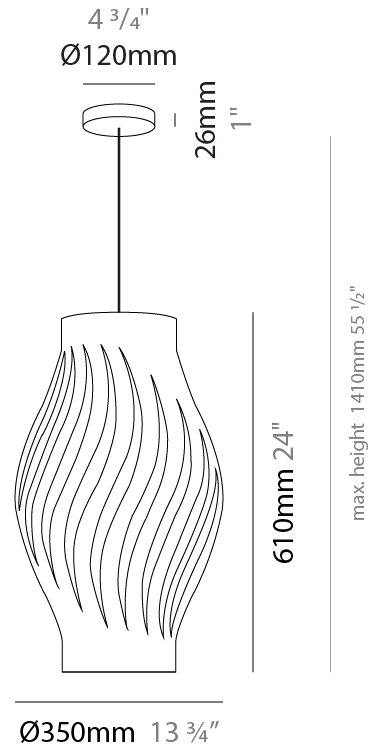

HELIOS LONG SUSPENSION

D61031-

base number   Finish
Options

1. To build a product code in our configurator select the specify button on the base model # product page
2. To build a manual product code on this datasheet choose from the options listed below in blue font and add the suffix to the base model #

GENERAL

Series: Helios _____
Subseries: Helios Long _____
Partner: Linea Zero _____
Division: Design _____
Installation: Suspension _____
Product Type: Pendant _____
Mounting Location: Ceiling _____
Light Distribution: Downlight _____

PHYSICAL

Shape: Abstract _____
Diameter (mm): 350 _____
Diameter (in): 13 ¾ _____
Height (mm): 610 _____
Height (in): 24 _____
Max. Overall Height (mm): 1410 _____
Max. Overall Height (in): 55 ½ _____
Diffuser: Polilux™ Shade - See Finish Options _____
Fixture Finish: WHI / BLK / PBL / POR / PGN / COP / NGD / PKM / SIL _____
Fixture Material: Polilux™/ Metal holder _____
Primary Material: Non-Static Polilux _____

ELECTRICAL

Number of Lamps: 1 _____
Lamp Type: LED Retrofit _____
Bulb Included: Bulb Not Included _____
Max. Wattage Per Lamp (W): 7 _____
Lamp Base: E26 _____
Input Voltage (V): 120 _____
Upon Request: 277Vac / GU24 _____

LED

OPTICAL

RATINGS AND CERTIFICATIONS

Certified By: Certified for North American Standards _____
IP rating: IP20 _____