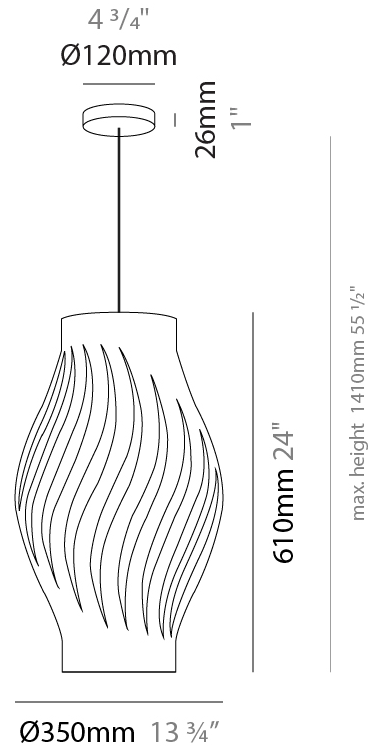

PROJECT	_____
TYPE	_____
SPECIFIER	_____
QUANTITY	_____
DATE	_____

HELIOS LONG SUSPENSION

D61031-

base number   Finish
Options

1. To build a product code in our configurator select the specify button on the base model # product page
2. To build a manual product code on this datasheet choose from the options listed below in blue font and add the suffix to the base model #

GENERAL

Series: Helios _____
Subseries: Helios Long _____
Partner: Linea Zero _____
Division: Design _____
Installation: Suspension _____
Product Type: Pendant _____
Mounting Location: Ceiling _____
Light Distribution: Downlight _____

PHYSICAL

Shape: Abstract _____
Diameter (mm): 350 _____
Diameter (in): 13 ¾ _____
Height (mm): 610 _____
Height (in): 24 _____
Max. Overall Height (mm): 1410 _____
Max. Overall Height (in): 55 ½ _____
Diffuser: Polilux™ Shade - See Finish Options _____
Fixture Finish: WHI / BLK / PBL / POR / PGN / COP / NGD / PKM / SIL _____
Fixture Material: Polilux™/ Metal holder _____
Primary Material: Non-Static Polilux _____

ELECTRICAL

Number of Lamps: 1 _____
Lamp Type: LED Retrofit _____
Bulb Included: Bulb Not Included _____
Max. Wattage Per Lamp (W): 7 _____
Lamp Base: E26 _____
Input Voltage (V): 120 _____
Upon Request: 277Vac / GU24 _____

LED

OPTICAL

RATINGS AND CERTIFICATIONS

Certified By: Certified for North American Standards _____
IP rating: IP20 _____