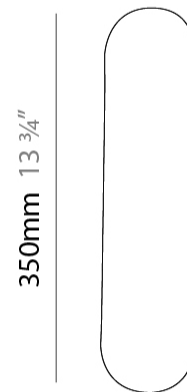

HELIOS SURFACE

D63009-

base number   Finish
Options

1. To build a product code in our configurator select the specify button on the base model # product page
2. To build a manual product code on this datasheet choose from the options listed below in blue font and add the suffix to the base model #

GENERAL

Series: Helios
Brand: Linea Zero
Division: Design
Mounting Type: Surface
Mounting Location: Wall
Subcategory: Ambient

PHYSICAL

Shape: Cylinder
Length (mm): 100
Length (in): 3 ¹⁵/₁₆
Height (mm): 350
Height (in): 13 ³/₄
Extension (mm): 90
Extension (in): 3 ⁹/₁₆
Light Distribution: Omnidirectional
Diffuser: Polilux™ Shade - See Finish Options
[Fixture Finish: WHI / BLK / PBL / POR / PGN / COP / NGD / PKM / SIL](#)
Fixture Material: Polilux™/ Metal holder

ELECTRICAL

Number of Lamps: 1
Lamp Type: LED Retrofit
Bulb Included: Bulb Not Included
Max. Wattage Per Lamp (W): 7
Lamp Base: E26
Input Voltage (V): 120
Upon Request: 277Vac / GU24

LED

OPTICAL

RATINGS AND CERTIFICATIONS

Certified By: Certified for North American Standards
IP rating: IP20

PROJECT	_____
TYPE	_____
SPECIFIER	_____
QUANTITY	_____
DATE	_____