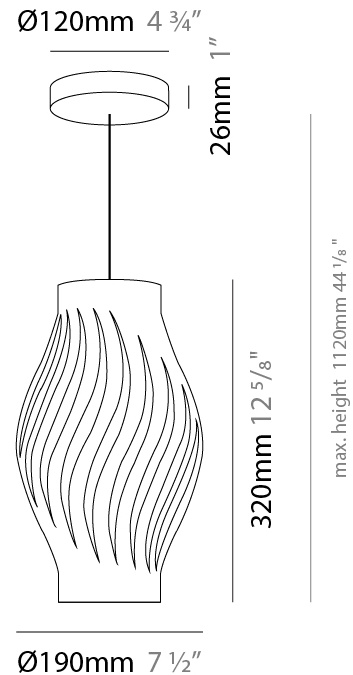

HELIOS LONG SUSPENSION

D61033-

base number   Finish
Options

1. To build a product code in our configurator select the specify button on the base model # product page
2. To build a manual product code on this datasheet choose from the options listed below in blue font and add the suffix to the base model #

GENERAL

Series: Helios
Subseries: Helios Long
Brand: Linea Zero
Division: Design
Mounting Type: Suspension
Mounting Location: Ceiling
Subcategory: Pendant

PHYSICAL

Shape: Abstract
Diameter (mm): 190
Diameter (in): 7 1/2
Height (mm): 320
Height (in): 12 5/8
Max. Overall Height (mm): 1120
Max. Overall Height (in): 44 1/8
Light Distribution: Downlight
Diffuser: Polilux™ Shade - See Finish Options
[Fixture Finish: WHI / BLK / PBL / POR / PGN / COP / NGD / PKM / SIL](#)
Fixture Material: Polilux™/ Metal holder

ELECTRICAL

Number of Lamps: 1
Lamp Type: LED Retrofit
Bulb Included: Bulb Not Included
Max. Wattage Per Lamp (W): 7
Lamp Base: E26
Input Voltage (V): 120
Upon Request: 277Vac / GU24

LED

OPTICAL

RATINGS AND CERTIFICATIONS

Certified By: Certified for North American Standards
IP rating: IP20

PROJECT	_____
TYPE	_____
SPECIFIER	_____
QUANTITY	_____
DATE	_____