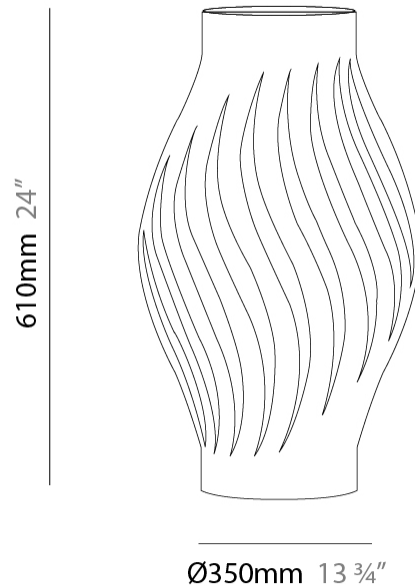

PROJECT _____
TYPE _____
SPECIFIER _____
QUANTITY _____
DATE _____

HELIOS PORTABLE

D64024-

base number   Finish
Options

1. To build a product code in our configurator select the specify button on the base model # product page
2. To build a manual product code on this datasheet choose from the options listed below in blue font and add the suffix to the base model #

GENERAL

Series: Helios _____
Brand: Linea Zero _____
Division: Design _____
Mounting Type: Portable _____
Mounting Location: Table _____
Subcategory: Table _____

PHYSICAL

Shape: Abstract _____
Diameter (mm): 350 _____
Diameter (in): 13 ¾ _____
Height (mm): 610 _____
Height (in): 24 _____
Light Distribution: Omnidirectional _____
Diffuser: Polilux™ Shade - See Finish Options _____
Fixture Finish: WHI / BLK / PBL / POR / PGN / COP / NGD / PKM / SIL _____
Fixture Material: Polilux™/ Metal holder _____
Upon Request: Bolt Down _____

ELECTRICAL

Number of Lamps: 1 _____
Lamp Type: LED Retrofit _____
Bulb Included: Bulb Not Included _____
Max. Wattage Per Lamp (W): 7 _____
Lamp Base: E26 _____
Input Voltage (V): 120 _____
Upon Request: 277Vac / GU24 _____

LED

OPTICAL

RATINGS AND CERTIFICATIONS

Certified By: Certified for North American Standards _____
IP rating: IP20 _____