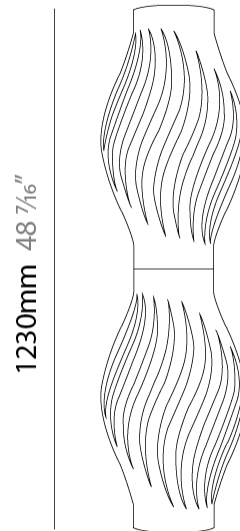

PROJECT	_____
TYPE	_____
SPECIFIER	_____
QUANTITY	_____
DATE	_____

HELIOS PORTABLE

D64029-

base number   Finish
Options

1. To build a product code in our configurator select the specify button on the base model # product page
2. To build a manual product code on this datasheet choose from the options listed below in blue font and add the suffix to the base model #

GENERAL

Series: Helios
Brand: Linea Zero
Division: Design
Mounting Type: Portable
Mounting Location: Floor
Subcategory: Table

PHYSICAL

Shape: Abstract
Diameter (mm): 350
Diameter (in): 15 3/4
Height (mm): 1230
Height (in): 13 3/4
Light Distribution: Omnidirectional
Diffuser: Polilux™ Shade - See Finish Options
Fixture Finish: WHI / BLK / PBL / POR / PGN / COP / NGD / PKM / SIL
Fixture Material: Polilux™/ Metal holder
Upon Request: Bolt Down

ELECTRICAL

Number of Lamps: 2
Lamp Type: LED Retrofit
Bulb Included: Bulb Not Included
Max. Wattage Per Lamp (W): 7
Lamp Base: E26
Input Voltage (V): 120
Upon Request: 277Vac / GU24

LED

OPTICAL

RATINGS AND CERTIFICATIONS

Certified By: Certified for North American Standards
IP rating: IP20