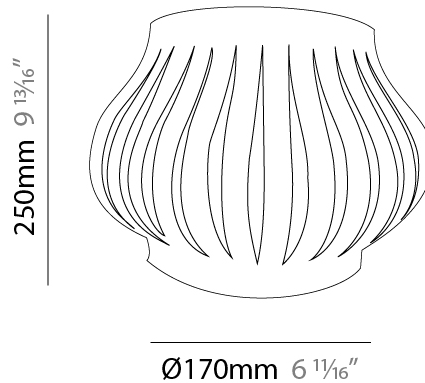

PROJECT	_____
TYPE	_____
SPECIFIER	_____
QUANTITY	_____
DATE	_____

HELIOS SURFACE

D63004-

base number   Finish
Options

1. To build a product code in our configurator select the specify button on the base model # product page
2. To build a manual product code on this datasheet choose from the options listed below in blue font and add the suffix to the base model #

GENERAL

Series: Helios _____
Brand: Linea Zero _____
Division: Design _____
Mounting Type: Surface _____
Mounting Location: Wall _____
Subcategory: Ambient _____

PHYSICAL

Shape: Abstract _____
Length (mm): 330 _____
Length (in): 13 _____
Height (mm): 250 _____
Height (in): 9 ¹³/₁₆ _____
Extension (mm): 170 _____
Extension (in): 6 ¹¹/₁₆ _____
Light Distribution: Omnidirectional _____
Diffuser: Polilux™ Shade - See Finish Options _____
Fixture Finish: WHI / BLK / PBL / POR / PGN / COP / NGD / PKM / SIL _____
Fixture Material: Polilux™/ Metal holder _____

ELECTRICAL

Number of Lamps: 1 _____
Lamp Type: LED Retrofit _____
Bulb Included: Bulb Not Included _____
Max. Wattage Per Lamp (W): 7 _____
Lamp Base: E26 _____
Input Voltage (V): 120 _____
Upon Request: 277Vac / GU24 _____

LED

OPTICAL

RATINGS AND CERTIFICATIONS

Certified By: Certified for North American Standards _____
IP rating: IP20 _____