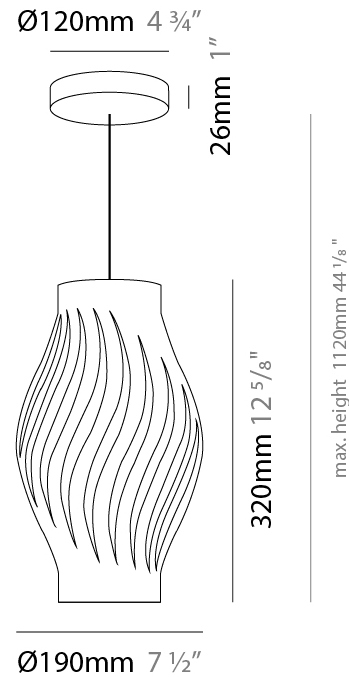

HELIOS LONG SUSPENSION

D61033-

base number   Finish
Options

1. To build a product code in our configurator select the specify button on the base model # product page
2. To build a manual product code on this datasheet choose from the options listed below in blue font and add the suffix to the base model #

GENERAL

Series: Helios
Subseries: Helios Long
Brand: Linea Zero
Division: Design
Mounting Type: Suspension
Mounting Location: Ceiling
Subcategory: Pendant

PHYSICAL

Shape: Abstract
Diameter (mm): 190
Diameter (in): 7 1/2
Height (mm): 320
Height (in): 12 5/8
Max. Overall Height (mm): 1120
Max. Overall Height (in): 44 1/8
Light Distribution: Downlight
Diffuser: Polilux™ Shade - See Finish Options
[Fixture Finish: WHI / BLK / PBL / POR / PGN / COP / NGD / PKM / SIL](#)
Fixture Material: Polilux™/ Metal holder

ELECTRICAL

Number of Lamps: 1
Lamp Type: LED Retrofit
Bulb Included: Bulb Not Included
Max. Wattage Per Lamp (W): 7
Lamp Base: E26
Input Voltage (V): 120
Upon Request: 277Vac / GU24

LED

OPTICAL

RATINGS AND CERTIFICATIONS

Certified By: Certified for North American Standards
IP rating: IP20

PROJECT	_____
TYPE	_____
SPECIFIER	_____
QUANTITY	_____
DATE	_____