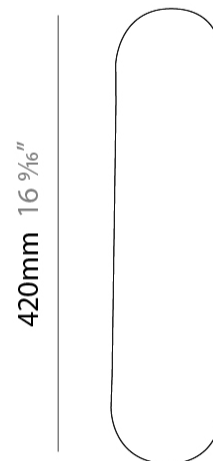

HELIOS SURFACE

D62029-

base number   Finish
Options

1. To build a product code in our configurator select the specify button on the base model # product page
2. To build a manual product code on this datasheet choose from the options listed below in blue font and add the suffix to the base model #

GENERAL

Series: Helios
Brand: Linea Zero
Division: Design
Mounting Type: Surface
Mounting Location: Ceiling
Subcategory: Ambient

PHYSICAL

Shape: Cylinder
Length (mm): 110
Length (in): 4 ⁵/₁₆
Width (mm): 90
Width (in): 3 ⁹/₁₆
Height (mm): 420
Height (in): 16 ⁹/₁₆
Light Distribution: Direct / Indirect
Diffuser: Polilux™ Shade - See Finish Options
[Fixture Finish: WHI / BLK / PBL / POR / PGN / COP / NGD / PKM / SIL](#)
Fixture Material: Polilux™/ Metal holder

ELECTRICAL

Number of Lamps: 2
Lamp Type: LED Retrofit
Bulb Included: Bulb Not Included
Max. Wattage Per Lamp (W): 7
Lamp Base: E26
Input Voltage (V): 120
Upon Request: 277Vac / GU24

LED

OPTICAL

RATINGS AND CERTIFICATIONS

Certified By: Certified for North American Standards
IP rating: IP20

PROJECT	_____
TYPE	_____
SPECIFIER	_____
QUANTITY	_____
DATE	_____