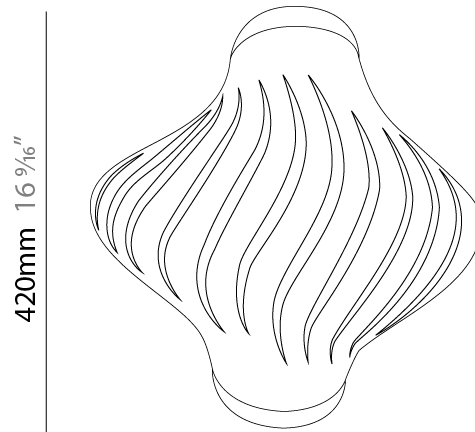

PROJECT	_____
TYPE	_____
SPECIFIER	_____
QUANTITY	_____
DATE	_____

HELIOS SURFACE

D62026-

base number   Finish
Options

1. To build a product code in our configurator select the specify button on the base model # product page
2. To build a manual product code on this datasheet choose from the options listed below in blue font and add the suffix to the base model #

GENERAL

Series: Helios
Brand: Linea Zero
Division: Design
Mounting Type: Surface
Mounting Location: Ceiling
Subcategory: Ambient

PHYSICAL

Shape: Abstract
Length (mm): 520
Length (in): 20 1/2
Width (mm): 260
Width (in): 10 1/4
Height (mm): 420
Height (in): 16 9/16
Light Distribution: Downlight
Diffuser: Polilux™ Shade - See Finish Options
Fixture Finish: WHI / BLK / PBL / POR / PGN / COP / NGD / PKM / SIL
Fixture Material: Polilux™/ Metal holder

ELECTRICAL

Number of Lamps: 2
Lamp Type: LED Retrofit
Bulb Included: Bulb Not Included
Max. Wattage Per Lamp (W): 7
Lamp Base: E26
Input Voltage (V): 120
Upon Request: 277Vac / GU24

LED

OPTICAL

RATINGS AND CERTIFICATIONS

Certified By: Certified for North American Standards
IP rating: IP20