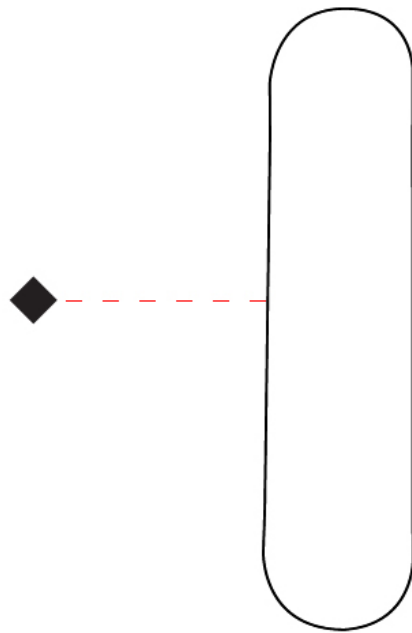

D62029-

PROJECT

TYPE

SPECIFIER

QUANTITY

DATE