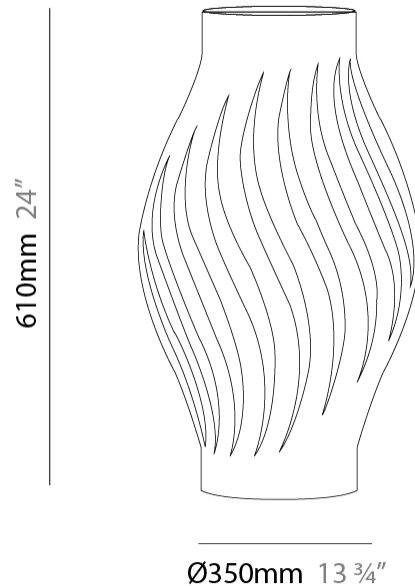

PROJECT	_____
TYPE	_____
SPECIFIER	_____
QUANTITY	_____
DATE	_____

HELIOS PORTABLE

D64024-

base number   Finish
Options

1. To build a product code in our configurator select the specify button on the base model # product page
2. To build a manual product code on this datasheet choose from the options listed below in blue font and add the suffix to the base model #

GENERAL

Series: Helios _____
Brand: Linea Zero _____
Division: Design _____
Mounting Type: Portable _____
Mounting Location: Table _____
Subcategory: Table _____

PHYSICAL

Shape: Abstract _____
Diameter (mm): 350 _____
Diameter (in): 13 ¾ _____
Height (mm): 610 _____
Height (in): 24 _____
Light Distribution: Omnidirectional _____
Diffuser: Polilux™ Shade - See Finish Options _____
Fixture Finish: WHI / BLK / PBL / POR / PGN / COP / NGD / PKM / SIL _____
Fixture Material: Polilux™/ Metal holder _____
Upon Request: Bolt Down _____

ELECTRICAL

Number of Lamps: 1 _____
Lamp Type: LED Retrofit _____
Bulb Included: Bulb Not Included _____
Max. Wattage Per Lamp (W): 7 _____
Lamp Base: E26 _____
Input Voltage (V): 120 _____
Upon Request: 277Vac / GU24 _____

LED

OPTICAL

RATINGS AND CERTIFICATIONS

Certified By: Certified for North American Standards _____
IP rating: IP20 _____