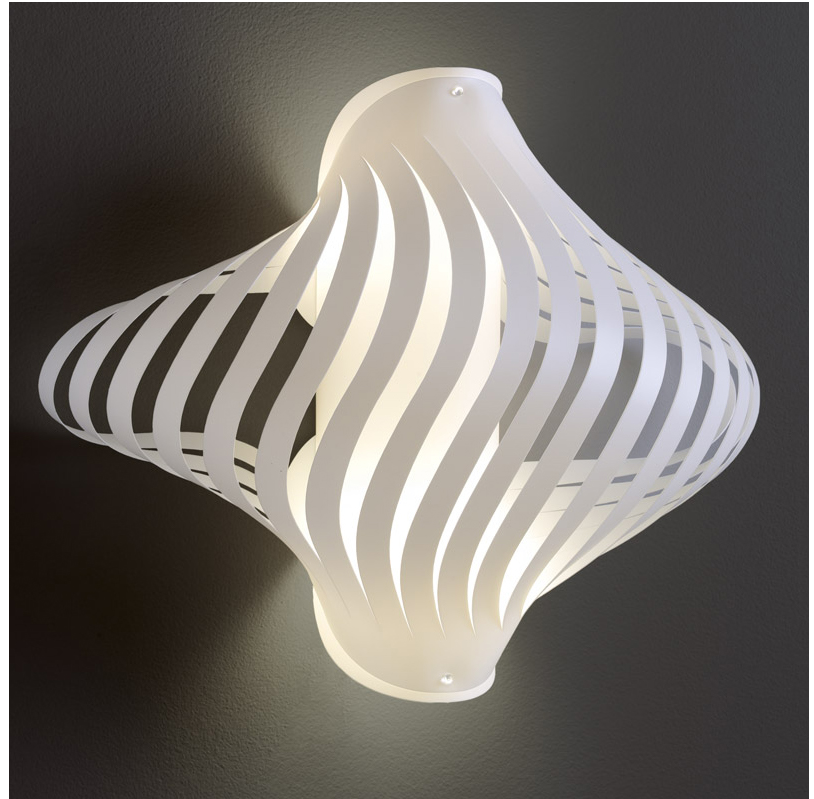

PROJECT	_____
TYPE	_____
SPECIFIER	_____
QUANTITY	_____
DATE	_____

HELIOS SURFACE

D62026-

base number   Finish
Options

1. To build a product code in our configurator select the specify button on the base model # product page
2. To build a manual product code on this datasheet choose from the options listed below in blue font and add the suffix to the base model #

GENERAL

Series: Helios _____
Brand: Linea Zero _____
Division: Design _____
Mounting Type: Surface _____
Mounting Location: Ceiling _____
Subcategory: Ambient _____

PHYSICAL

Shape: Abstract _____
Length (mm): 520 _____
Length (in): 20 1/2 _____
Width (mm): 260 _____
Width (in): 10 1/4 _____
Height (mm): 420 _____
Height (in): 16 9/16 _____
Light Distribution: Downlight _____
Diffuser: Polilux™ Shade - See Finish Options _____
Fixture Finish: WHI / BLK / PBL / POR / PGN / COP / NGD / PKM / SIL _____
Fixture Material: Polilux™/ Metal holder _____

ELECTRICAL

Number of Lamps: 2 _____
Lamp Type: LED Retrofit _____
Bulb Included: Bulb Not Included _____
Max. Wattage Per Lamp (W): 7 _____
Lamp Base: E26 _____
Input Voltage (V): 120 _____
Upon Request: 277Vac / GU24 _____

LED

OPTICAL

RATINGS AND CERTIFICATIONS

Certified By: Certified for North American Standards _____
IP rating: IP20 _____