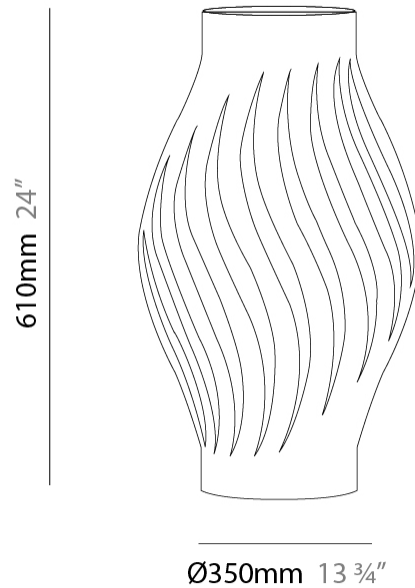

PROJECT
TYPE
SPECIFIER
QUANTITY
DATE

HELIOS PORTABLE

D64024-

base number   Finish
Options

1. To build a product code in our configurator select the specify button on the base model # product page
2. To build a manual product code on this datasheet choose from the options listed below in blue font and add the suffix to the base model #

GENERAL

Series: Helios
Brand: Linea Zero
Division: Design
Mounting Type: Portable
Mounting Location: Table
Subcategory: Table

PHYSICAL

Shape: Abstract
Diameter (mm): 350
Diameter (in): 13 3/4
Height (mm): 610
Height (in): 24
Light Distribution: Omnidirectional
Diffuser: Polilux™ Shade - See Finish Options
Fixture Finish: WHI / BLK / PBL / POR / PGN / COP / NGD / PKM / SIL
Fixture Material: Polilux™/ Metal holder
Upon Request: Bolt Down

ELECTRICAL

Number of Lamps: 1
Lamp Type: LED Retrofit
Bulb Included: Bulb Not Included
Max. Wattage Per Lamp (W): 7
Lamp Base: E26
Input Voltage (V): 120
Upon Request: 277Vac / GU24

LED

OPTICAL

RATINGS AND CERTIFICATIONS

Certified By: Certified for North American Standards
IP rating: IP20