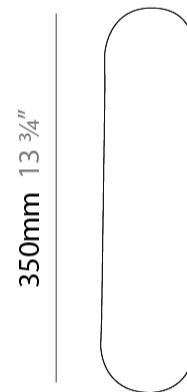

HELIOS SURFACE

D63009-

base number   Finish
Options

1. To build a product code in our configurator select the specify button on the base model # product page
2. To build a manual product code on this datasheet choose from the options listed below in blue font and add the suffix to the base model #

GENERAL

Series: Helios
Brand: Linea Zero
Division: Design
Mounting Type: Surface
Mounting Location: Wall
Subcategory: Ambient

PHYSICAL

Shape: Cylinder
Length (mm): 100
Length (in): 3 ¹⁵/₁₆
Height (mm): 350
Height (in): 13 ³/₄
Extension (mm): 90
Extension (in): 3 ⁹/₁₆
Light Distribution: Omnidirectional
Diffuser: Polilux™ Shade - See Finish Options
Fixture Finish: WHI / BLK / PBL / POR / PGN / COP / NGD / PKM / SIL
Fixture Material: Polilux™/ Metal holder

ELECTRICAL

Number of Lamps: 1
Lamp Type: LED Retrofit
Bulb Included: Bulb Not Included
Max. Wattage Per Lamp (W): 7
Lamp Base: E26
Input Voltage (V): 120
Upon Request: 277Vac / GU24

LED

OPTICAL

RATINGS AND CERTIFICATIONS

Certified By: Certified for North American Standards
IP rating: IP20

PROJECT
TYPE
SPECIFIER
QUANTITY
DATE