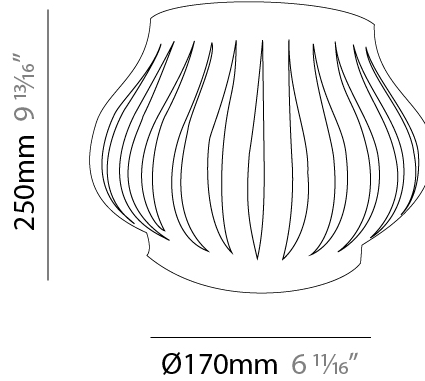

HELIOS SURFACE

D63004-

base number   Finish
Options

1. To build a product code in our configurator select the specify button on the base model # product page
2. To build a manual product code on this datasheet choose from the options listed below in blue font and add the suffix to the base model #

GENERAL

Series: Helios _____
Brand: Linea Zero _____
Division: Design _____
Mounting Type: Surface _____
Mounting Location: Wall _____
Subcategory: Ambient _____

PHYSICAL

Shape: Abstract _____
Length (mm): 330 _____
Length (in): 13 _____
Height (mm): 250 _____
Height (in): 9 ¹³/₁₆ _____
Extension (mm): 170 _____
Extension (in): 6 ¹¹/₁₆ _____
Light Distribution: Omnidirectional _____
Diffuser: Polilux™ Shade - See Finish Options _____
Fixture Finish: WHI / BLK / PBL / POR / PGN / COP / NGD / PKM / SIL _____
Fixture Material: Polilux™/ Metal holder _____

ELECTRICAL

Number of Lamps: 1 _____
Lamp Type: LED Retrofit _____
Bulb Included: Bulb Not Included _____
Max. Wattage Per Lamp (W): 7 _____
Lamp Base: E26 _____
Input Voltage (V): 120 _____
Upon Request: 277Vac / GU24 _____

LED

OPTICAL

RATINGS AND CERTIFICATIONS

Certified By: Certified for North American Standards _____
IP rating: IP20 _____