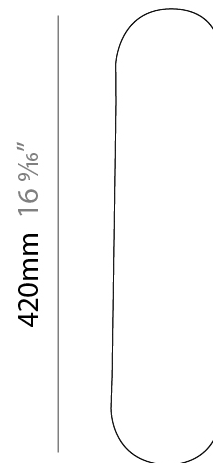

PROJECT	_____
TYPE	_____
SPECIFIER	_____
QUANTITY	_____
DATE	_____

HELIOS SURFACE

D62029-

base number   Finish
Options

1. To build a product code in our configurator select the specify button on the base model # product page
2. To build a manual product code on this datasheet choose from the options listed below in blue font and add the suffix to the base model #

GENERAL

Series: Helios _____
Brand: Linea Zero _____
Division: Design _____
Mounting Type: Surface _____
Mounting Location: Ceiling _____
Subcategory: Ambient _____

PHYSICAL

Shape: Cylinder _____
Length (mm): 110 _____
Length (in): 4 ⁵/₁₆ _____
Width (mm): 90 _____
Width (in): 3 ⁹/₁₆ _____
Height (mm): 420 _____
Height (in): 16 ⁹/₁₆ _____
Light Distribution: Direct / Indirect _____
Diffuser: Polilux™ Shade - See Finish Options _____
Fixture Finish: WHI / BLK / PBL / POR / PGN / COP / NGD / PKM / SIL _____
Fixture Material: Polilux™/ Metal holder _____

ELECTRICAL

Number of Lamps: 2 _____
Lamp Type: LED Retrofit _____
Bulb Included: Bulb Not Included _____
Max. Wattage Per Lamp (W): 7 _____
Lamp Base: E26 _____
Input Voltage (V): 120 _____
Upon Request: 277Vac / GU24 _____

LED

OPTICAL

RATINGS AND CERTIFICATIONS

Certified By: Certified for North American Standards _____
IP rating: IP20 _____