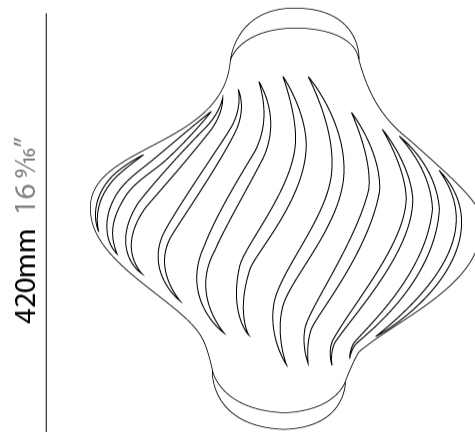

PROJECT	_____
TYPE	_____
SPECIFIER	_____
QUANTITY	_____
DATE	_____

HELIOS SURFACE

D62027-

base number   Finish
Options

1. To build a product code in our configurator select the specify button on the base model # product page
2. To build a manual product code on this datasheet choose from the options listed below in blue font and add the suffix to the base model #

GENERAL

Series: Helios
Brand: Linea Zero
Division: Design
Mounting Type: Surface
Mounting Location: Ceiling
Subcategory: Ambient

PHYSICAL

Shape: Abstract
Length (mm): 520
Length (in): 20 1/2
Width (mm): 260
Width (in): 10 1/4
Height (mm): 420
Height (in): 16 9/16
Light Distribution: Omnidirectional
Diffuser: Polilux™ Shade - See Finish Options
Fixture Finish: WHI / BLK / PBL / POR / PGN / COP / NGD / PKM / SIL
Fixture Material: Polilux™/ Metal holder

ELECTRICAL

Number of Lamps: 2
Lamp Type: LED Retrofit
Bulb Included: Bulb Not Included
Max. Wattage Per Lamp (W): 7
Lamp Base: E26
Input Voltage (V): 120
Upon Request: 277Vac / GU24

LED

OPTICAL

RATINGS AND CERTIFICATIONS

Certified By: Certified for North American Standards
IP rating: IP20