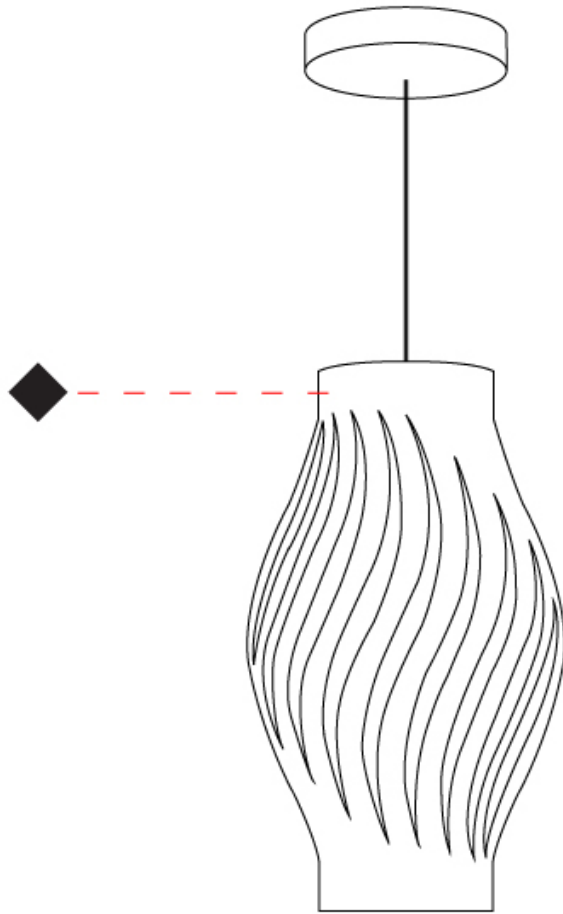

HELIOS LONG SUSPENSION

D61033-

PROJECT _____

TYPE _____

SPECIFIER _____

QUANTITY _____

DATE _____

D