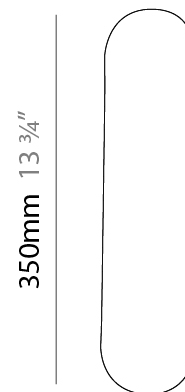

HELIOS SURFACE

D63009-

base number

1. To build a product code in our configurator select the specify button on the base model # product page
2. To build a manual product code on this datasheet choose from the options listed below in blue font and add the suffix to the base model #

GENERAL

Series: Helios
Partner: Linea Zero
Division: Design
Installation: Surface
Product Type: Wall Surface
Mounting Location: Wall

PHYSICAL

Shape: Cylinder
Length (mm): 100
Length (in): 3 ¹⁵/₁₆
Height (mm): 350
Height (in): 13 ³/₄
Extension (mm): 90
Extension (in): 3 ⁹/₁₆
Diffuser: Polilux™ Shade - See Finish Options
Fixture Finish: WHI
Fixture Material: Polilux™/ Metal holder
Primary Material: Non-Static Polilux

ELECTRICAL

Number of Lamps: 1
Lamp Type: LED Retrofit
Bulb Included: Bulb Not Included
Max. Wattage Per Lamp (W): 7
Lamp Base: E26
Input Voltage (V): 120
Upon Request: 277Vac / GU24

LED

OPTICAL

RATINGS AND CERTIFICATIONS

Certified By: Certified for North American Standards
IP rating: IP20

PROJECT	_____
TYPE	_____
SPECIFIER	_____
QUANTITY	_____
DATE	_____