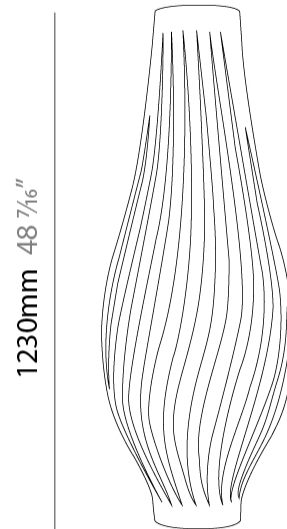

HELIOS PORTABLE

D64030-

base number   Finish
Options

1. To build a product code in our configurator select the specify button on the base model # product page
2. To build a manual product code on this datasheet choose from the options listed below in blue font and add the suffix to the base model #

GENERAL

Series: Helios
Partner: Linea Zero
Division: Design
Installation: Portable
Product Type: Floor
Mounting Location: Floor

PHYSICAL

Shape: Abstract
Diameter (mm): 430
Diameter (in): 15 ³/₄
Height (mm): 1230
Height (in): 16 ¹⁵/₁₆
Diffuser: Polilux™ Shade - See Finish Options
Fixture Finish: WHI / BLK / PBL / POR / PGN / COP / NGD / PKM / SIL
Fixture Material: Polilux™/ Metal holder
Primary Material: Non-Static Polilux
Upon Request: Bolt Down

ELECTRICAL

Number of Lamps: 2
Lamp Type: LED Retrofit
Bulb Included: Bulb Not Included
Max. Wattage Per Lamp (W): 7
Lamp Base: E26
Input Voltage (V): 120
Upon Request: 277Vac / GU24

LED

OPTICAL

RATINGS AND CERTIFICATIONS

Certified By: Certified for North American Standards
IP rating: IP20

PROJECT	_____
TYPE	_____
SPECIFIER	_____
QUANTITY	_____
DATE	_____