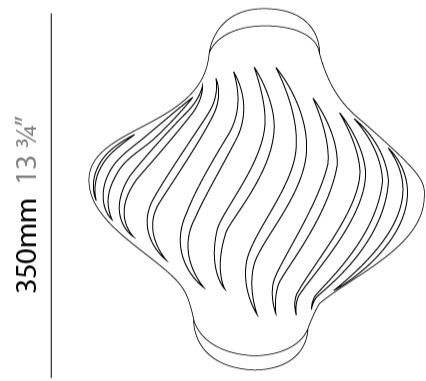

PROJECT
TYPE
SPECIFIER
QUANTITY
DATE

HELIOS SURFACE

D63006-

base number   Finish
Options

1. To build a product code in our configurator select the specify button on the base model # product page
2. To build a manual product code on this datasheet choose from the options listed below in blue font and add the suffix to the base model #

GENERAL

Series: Helios
Partner: Linea Zero
Division: Design
Installation: Surface
Product Type: Wall Surface
Mounting Location: Wall

PHYSICAL

Shape: Abstract
Length (mm): 340
Length (in): 13 ³/₈
Height (mm): 350
Height (in): 13 ³/₄
Extension (mm): 190
Extension (in): 7 ¹/₂
Diffuser: Polilux™ Shade - See Finish Options
Fixture Finish: WHI / BLK / PBL / POR / PGN / COP / NGD / PKM / SIL
Fixture Material: Polilux™/ Metal holder
Primary Material: Non-Static Polilux

ELECTRICAL

Number of Lamps: 1
Lamp Type: LED Retrofit
Bulb Included: Bulb Not Included
Max. Wattage Per Lamp (W): 7
Lamp Base: E26
Input Voltage (V): 120
Upon Request: 277Vac / GU24

LED

OPTICAL

RATINGS AND CERTIFICATIONS

Certified By: Certified for North American Standards
IP rating: IP20