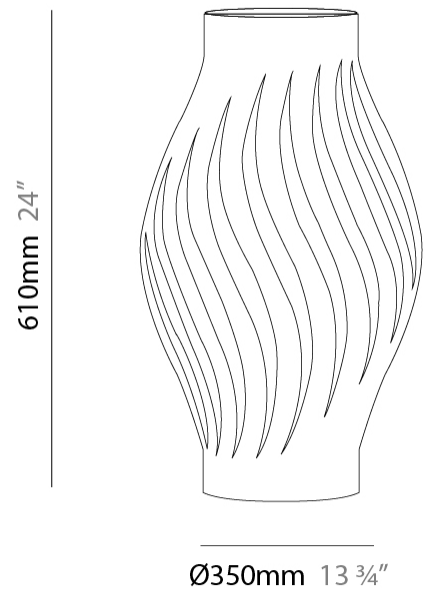

PROJECT
TYPE
SPECIFIER
QUANTITY
DATE

HELIOS PORTABLE

D64024-

base number   Finish
Options

1. To build a product code in our configurator select the specify button on the base model # product page
2. To build a manual product code on this datasheet choose from the options listed below in blue font and add the suffix to the base model #

GENERAL

Series: Helios
Partner: Linea Zero
Division: Design
Installation: Portable
Product Type: Table
Mounting Location: Table

PHYSICAL

Shape: Abstract
Diameter (mm): 350
Diameter (in): 13 ¾
Height (mm): 610
Height (in): 24
Diffuser: Polilux™ Shade - See Finish Options
[Fixture Finish: WHI / BLK / PBL / POR / PGN / COP / NGD / PKM / SIL](#)
Fixture Material: Polilux™/ Metal holder
Primary Material: Non-Static Polilux
Upon Request: Bolt Down

ELECTRICAL

Number of Lamps: 1
Lamp Type: LED Retrofit
Bulb Included: Bulb Not Included
Max. Wattage Per Lamp (W): 7
Lamp Base: E26
Input Voltage (V): 120
Upon Request: 277Vac / GU24

LED

OPTICAL

RATINGS AND CERTIFICATIONS

Certified By: Certified for North American Standards
IP rating: IP20