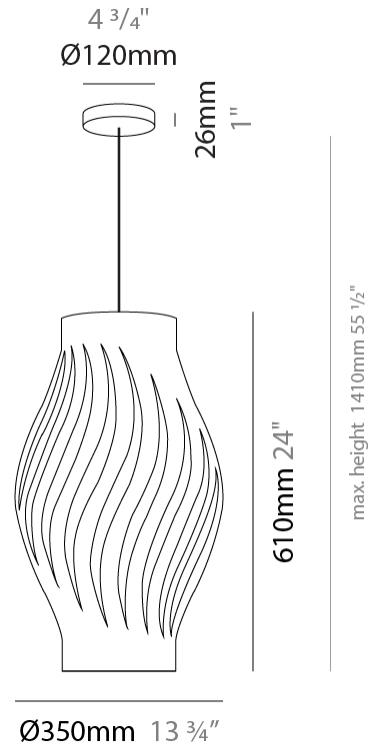

PROJECT	_____
TYPE	_____
SPECIFIER	_____
QUANTITY	_____
DATE	_____

HELIOS LONG SUSPENSION

D61031-

base number   Finish
Options

1. To build a product code in our configurator select the specify button on the base model # product page
2. To build a manual product code on this datasheet choose from the options listed below in blue font and add the suffix to the base model #

GENERAL

Series: Helios _____
Subseries: Helios Long _____
Partner: Linea Zero _____
Division: Design _____
Installation: Suspension _____
Product Type: Pendant _____
Mounting Location: Ceiling _____
Light Distribution: Downlight _____

PHYSICAL

Shape: Abstract _____
Diameter (mm): 350 _____
Diameter (in): 13 3/4 _____
Height (mm): 610 _____
Height (in): 24 _____
Max. Overall Height (mm): 1410 _____
Max. Overall Height (in): 55 1/2 _____
Diffuser: Polilux™ Shade - See Finish Options _____
Fixture Finish: WHI / BLK / PBL / POR / PGN / COP / NGD / PKM / SIL _____
Fixture Material: Polilux™/ Metal holder _____
Primary Material: Non-Static Polilux _____

ELECTRICAL

Number of Lamps: 1 _____
Lamp Type: LED Retrofit _____
Bulb Included: Bulb Not Included _____
Max. Wattage Per Lamp (W): 7 _____
Lamp Base: E26 _____
Input Voltage (V): 120 _____
Upon Request: 277Vac / GU24 _____

LED

OPTICAL

RATINGS AND CERTIFICATIONS

Certified By: Certified for North American Standards _____
IP rating: IP20 _____