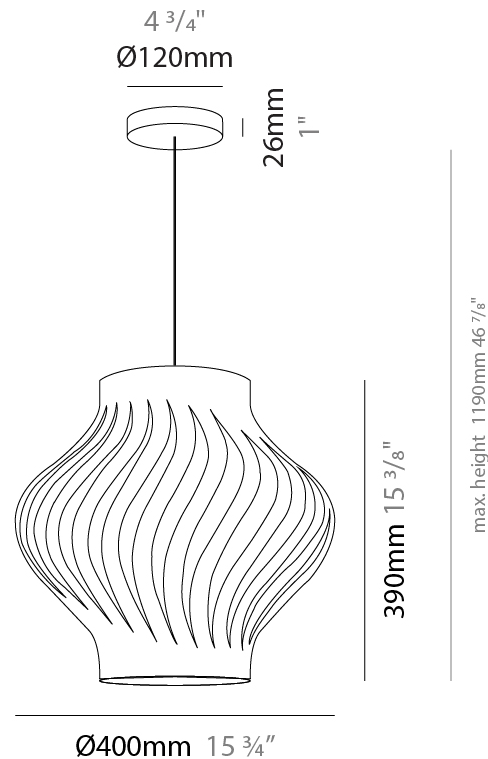

PROJECT	_____
TYPE	_____
SPECIFIER	_____
QUANTITY	_____
DATE	_____

HELIOS SHELL SUSPENSION

D61030-

base number   Finish
Options

1. To build a product code in our configurator select the specify button on the base model # product page
2. To build a manual product code on this datasheet choose from the options listed below in blue font and add the suffix to the base model #

GENERAL

Series: Helios
Subseries: Helios Shell
Partner: Linea Zero
Division: Design
Installation: Suspension
Product Type: Pendant
Mounting Location: Ceiling

PHYSICAL

Shape: Abstract
Diameter (mm): 400
Diameter (in): 15 3/4
Height (mm): 390
Height (in): 15 3/8
Max. Overall Height (mm): 1190
Max. Overall Height (in): 46 7/8
Diffuser: Polilux™ Shade - See Finish Options
Fixture Finish: WHI / BLK / PBL / POR / PGN / COP / NGD / PKM / SIL
Fixture Material: Polilux™/ Metal holder
Primary Material: Non-Static Polilux
Cable Details: Cable length 31"

ELECTRICAL

Number of Lamps: 1
Lamp Type: LED Retrofit
Bulb Included: Bulb Not Included
Max. Wattage Per Lamp (W): 7
Lamp Base: E26
Input Voltage (V): 120
Upon Request: 277Vac / GU24

LED

OPTICAL

RATINGS AND CERTIFICATIONS

Certified By: Certified for North American Standards
IP rating: IP20