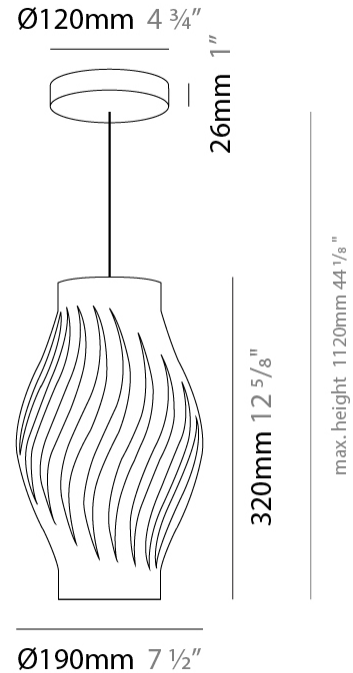

PROJECT
TYPE
SPECIFIER
QUANTITY
DATE

HELIOS LONG SUSPENSION

D61033-

base number   Finish
Options

1. To build a product code in our configurator select the specify button on the base model # product page
2. To build a manual product code on this datasheet choose from the options listed below in blue font and add the suffix to the base model #

GENERAL

Series: Helios
Subseries: Helios Long
Partner: Linea Zero
Division: Design
Installation: Suspension
Product Type: Pendant
Mounting Location: Ceiling
Light Distribution: Downlight

PHYSICAL

Shape: Abstract
Diameter (mm): 190
Diameter (in): 7 1/2
Height (mm): 320
Height (in): 12 5/8
Max. Overall Height (mm): 1120
Max. Overall Height (in): 44 1/8
Diffuser: Polilux™ Shade - See Finish Options
Fixture Finish: WHI / BLK / PBL / POR / PGN / COP / NGD / PKM / SIL
Fixture Material: Polilux™/ Metal holder
Primary Material: Non-Static Polilux

ELECTRICAL

Number of Lamps: 1
Lamp Type: LED Retrofit
Bulb Included: Bulb Not Included
Max. Wattage Per Lamp (W): 7
Lamp Base: E26
Input Voltage (V): 120
Upon Request: 277Vac / GU24

LED

OPTICAL

RATINGS AND CERTIFICATIONS

Certified By: Certified for North American Standards
IP rating: IP20