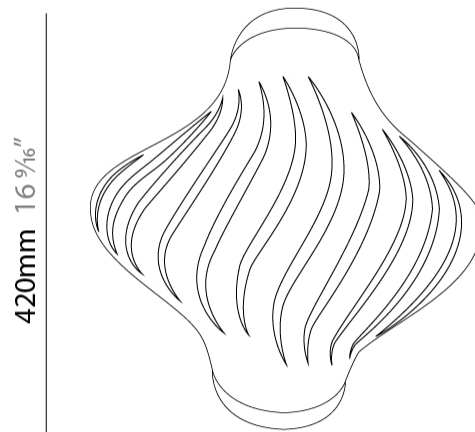

PROJECT
TYPE
SPECIFIER
QUANTITY
DATE

HELIOS SURFACE

D62027-

base number   Finish
Options

1. To build a product code in our configurator select the specify button on the base model # product page
2. To build a manual product code on this datasheet choose from the options listed below in blue font and add the suffix to the base model #

GENERAL

Series: Helios
Partner: Linea Zero
Division: Design
Installation: Surface
Product Type: Ceiling Surface
Mounting Location: Ceiling

PHYSICAL

Shape: Abstract
Length (mm): 520
Length (in): 20 1/2
Width (mm): 260
Width (in): 10 1/4
Height (mm): 420
Height (in): 16 9/16
Diffuser: Polilux™ Shade - See Finish Options
Fixture Finish: WHI / BLK / PBL / POR / PGN / COP / NGD / PKM / SIL
Fixture Material: Polilux™/ Metal holder
Primary Material: Non-Static Polilux

ELECTRICAL

Number of Lamps: 2
Lamp Type: LED Retrofit
Bulb Included: Bulb Not Included
Max. Wattage Per Lamp (W): 7
Lamp Base: E26
Input Voltage (V): 120
Upon Request: 277Vac / GU24

LED

OPTICAL

RATINGS AND CERTIFICATIONS

Certified By: Certified for North American Standards
IP rating: IP20