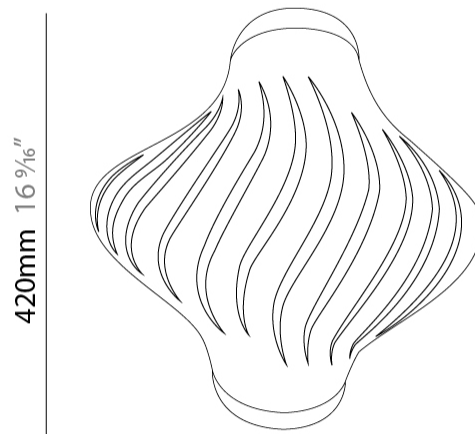

PROJECT	_____
TYPE	_____
SPECIFIER	_____
QUANTITY	_____
DATE	_____

HELIOS SURFACE

D62026-

base number   Finish
Options

1. To build a product code in our configurator select the specify button on the base model # product page
2. To build a manual product code on this datasheet choose from the options listed below in blue font and add the suffix to the base model #

GENERAL

Series: Helios _____
Partner: Linea Zero _____
Division: Design _____
Installation: Surface _____
Product Type: Ceiling Surface _____
Mounting Location: Ceiling _____
Light Distribution: Downlight _____

PHYSICAL

Shape: Abstract _____
Length (mm): 520 _____
Length (in): 20 ½ _____
Width (mm): 260 _____
Width (in): 10 ¼ _____
Height (mm): 420 _____
Height (in): 16 9/16 _____
Diffuser: Polilux™ Shade - See Finish Options _____
Fixture Finish: WHI / BLK / PBL / POR / PGN / COP / NGD / PKM / SIL _____
Fixture Material: Polilux™/ Metal holder _____
Primary Material: Non-Static Polilux _____

ELECTRICAL

Number of Lamps: 2 _____
Lamp Type: LED Retrofit _____
Bulb Included: Bulb Not Included _____
Max. Wattage Per Lamp (W): 7 _____
Lamp Base: E26 _____
Input Voltage (V): 120 _____
Upon Request: 277Vac / GU24 _____

LED

OPTICAL

RATINGS AND CERTIFICATIONS

Certified By: Certified for North American Standards _____
IP rating: IP20 _____