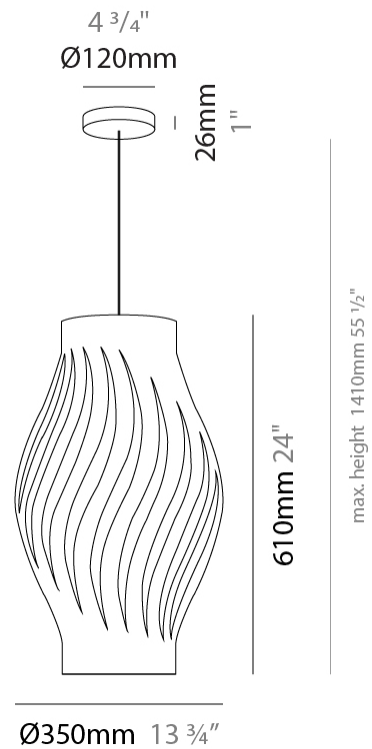

PROJECT
TYPE
SPECIFIER
QUANTITY
DATE

HELIOS LONG SUSPENSION

D61031-

base number   Finish
Options

1. To build a product code in our configurator select the specify button on the base model # product page
2. To build a manual product code on this datasheet choose from the options listed below in blue font and add the suffix to the base model #

GENERAL

Series: Helios
Subseries: Helios Long
Brand: Linea Zero
Division: Design
Mounting Type: Suspension
Mounting Location: Ceiling
Subcategory: Pendant

PHYSICAL

Shape: Abstract
Diameter (mm): 350
Diameter (in): 13 ¾
Height (mm): 610
Height (in): 24
Max. Overall Height (mm): 1410
Max. Overall Height (in): 55 ½
Light Distribution: Downlight
Diffuser: Polilux™ Shade - See Finish Options
[Fixture Finish: WHI / BLK / PBL / POR / PGN / COP / NGD / PKM / SIL](#)
Fixture Material: Polilux™/ Metal holder

ELECTRICAL

Number of Lamps: 1
Lamp Type: LED Retrofit
Bulb Included: Bulb Not Included
Max. Wattage Per Lamp (W): 7
Lamp Base: E26
Input Voltage (V): 120
Upon Request: 277Vac / GU24

LED

OPTICAL

RATINGS AND CERTIFICATIONS

Certified By: Certified for North American Standards
IP rating: IP20