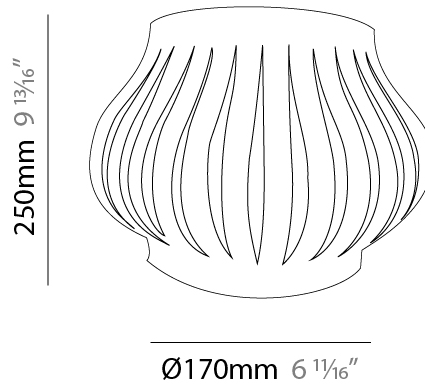

HELIOS SURFACE

D63004-

base number   Finish
Options

1. To build a product code in our configurator select the specify button on the base model # product page
2. To build a manual product code on this datasheet choose from the options listed below in blue font and add the suffix to the base model #

GENERAL

Series: Helios
Brand: Linea Zero
Division: Design
Mounting Type: Surface
Mounting Location: Wall
Subcategory: Ambient

PHYSICAL

Shape: Abstract
Length (mm): 330
Length (in): 13
Height (mm): 250
Height (in): 9 ¹³/₁₆
Extension (mm): 170
Extension (in): 6 ¹¹/₁₆
Light Distribution: Omnidirectional
Diffuser: Polilux™ Shade - See Finish Options
Fixture Finish: WHI / BLK / PBL / POR / PGN / COP / NGD / PKM / SIL
Fixture Material: Polilux™/ Metal holder

ELECTRICAL

Number of Lamps: 1
Lamp Type: LED Retrofit
Bulb Included: Bulb Not Included
Max. Wattage Per Lamp (W): 7
Lamp Base: E26
Input Voltage (V): 120
Upon Request: 277Vac / GU24

LED

OPTICAL

RATINGS AND CERTIFICATIONS

Certified By: Certified for North American Standards
IP rating: IP20