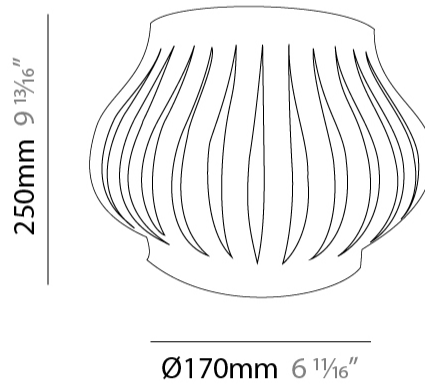

PROJECT	_____
TYPE	_____
SPECIFIER	_____
QUANTITY	_____
DATE	_____

HELIOS SURFACE

D63005-

base number   Finish
Options

1. To build a product code in our configurator select the specify button on the base model # product page
2. To build a manual product code on this datasheet choose from the options listed below in blue font and add the suffix to the base model #

GENERAL

Series: Helios
Brand: Linea Zero
Division: Design
Mounting Type: Surface
Mounting Location: Wall
Subcategory: Ambient

PHYSICAL

Shape: Abstract
Length (mm): 330
Length (in): 13
Height (mm): 250
Height (in): 9 ¹³/₁₆
Extension (mm): 170
Extension (in): 6 ¹¹/₁₆
Light Distribution: Omnidirectional
Diffuser: Polilux™ Shade - See Finish Options
Fixture Finish: WHI / BLK / PBL / POR / PGN / COP / NGD / PKM / SIL
Fixture Material: Polilux™/ Metal holder

ELECTRICAL

Number of Lamps: 1
Lamp Type: LED Retrofit
Bulb Included: Bulb Not Included
Max. Wattage Per Lamp (W): 7
Lamp Base: E26
Input Voltage (V): 120
Upon Request: 277Vac / GU24

LED

OPTICAL

RATINGS AND CERTIFICATIONS

Certified By: Certified for North American Standards
IP rating: IP20