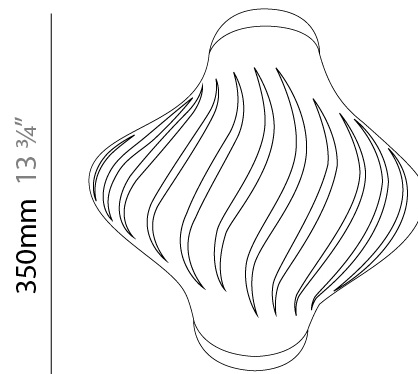

HELIOS SURFACE

D63006-

base number   Finish
Options

1. To build a product code in our configurator select the specify button on the base model # product page
2. To build a manual product code on this datasheet choose from the options listed below in blue font and add the suffix to the base model #

GENERAL

Series: Helios
Brand: Linea Zero
Division: Design
Mounting Type: Surface
Mounting Location: Wall
Subcategory: Ambient

PHYSICAL

Shape: Abstract
Length (mm): 340
Length (in): 13 ³/₈
Height (mm): 350
Height (in): 13 ³/₄
Extension (mm): 190
Extension (in): 7 ¹/₂
Light Distribution: Omnidirectional
Diffuser: Polilux™ Shade - See Finish Options
Fixture Finish: WHI / BLK / PBL / POR / PGN / COP / NGD / PKM / SIL
Fixture Material: Polilux™/ Metal holder

ELECTRICAL

Number of Lamps: 1
Lamp Type: LED Retrofit
Bulb Included: Bulb Not Included
Max. Wattage Per Lamp (W): 7
Lamp Base: E26
Input Voltage (V): 120
Upon Request: 277Vac / GU24

LED

OPTICAL

RATINGS AND CERTIFICATIONS

Certified By: Certified for North American Standards
IP rating: IP20