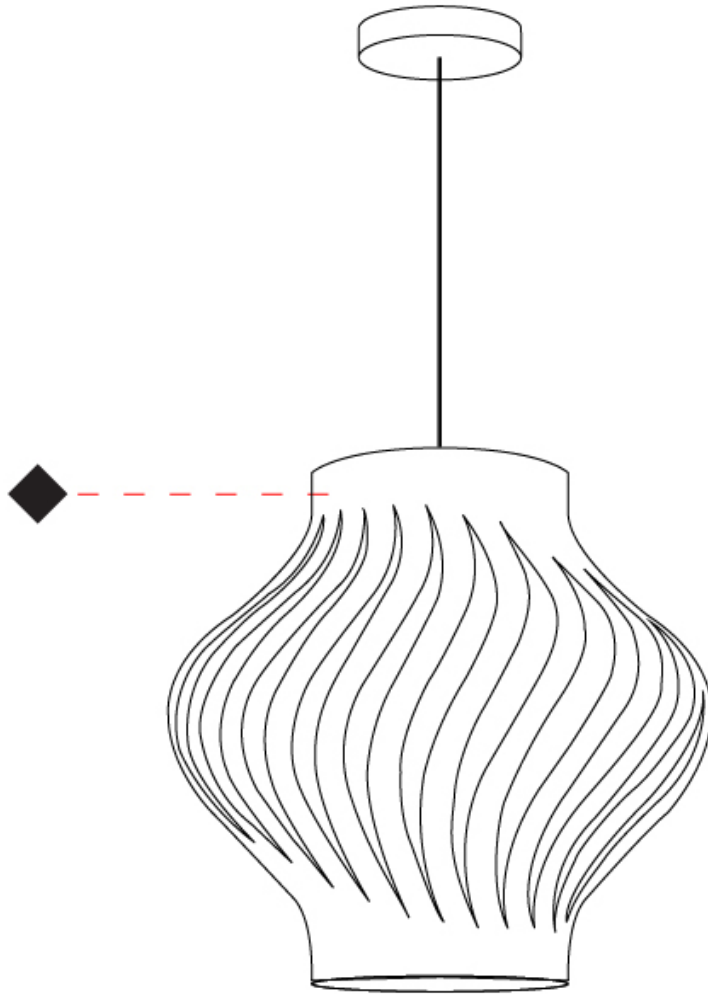

HELIOS SHELL SUSPENSION

D61030-

PROJECT

TYPE

SPECIFIER

QUANTITY

DATE