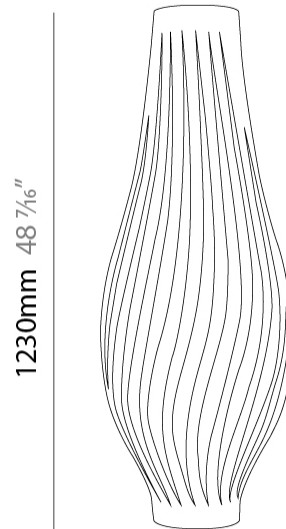

PROJECT
TYPE
SPECIFIER
QUANTITY
DATE

HELIOS PORTABLE

D64030-

base number   Finish
Options

1. To build a product code in our configurator select the specify button on the base model # product page
2. To build a manual product code on this datasheet choose from the options listed below in blue font and add the suffix to the base model #

GENERAL

Series: Helios
Brand: Linea Zero
Division: Design
Mounting Type: Portable
Mounting Location: Floor
Subcategory: Table

PHYSICAL

Shape: Abstract
Diameter (mm): 430
Diameter (in): 15 ³/₄
Height (mm): 1230
Height (in): 16 ¹⁵/₁₆
Light Distribution: Omnidirectional
Diffuser: Polilux™ Shade - See Finish Options
Fixture Finish: WHI / BLK / PBL / POR / PGN / COP / NGD / PKM / SIL
Fixture Material: Polilux™/ Metal holder
Upon Request: Bolt Down

ELECTRICAL

Number of Lamps: 2
Lamp Type: LED Retrofit
Bulb Included: Bulb Not Included
Max. Wattage Per Lamp (W): 7
Lamp Base: E26
Input Voltage (V): 120
Upon Request: 277Vac / GU24

LED

OPTICAL

RATINGS AND CERTIFICATIONS

Certified By: Certified for North American Standards
IP rating: IP20