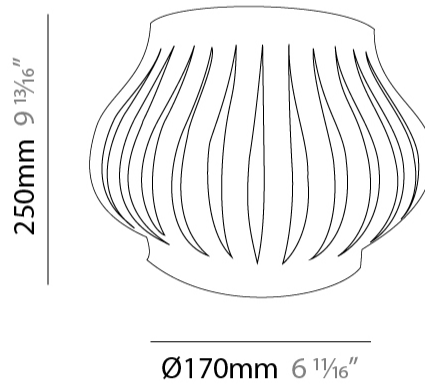

HELIOS SURFACE

D63004-

base number   Finish
Options

PROJECT	_____
TYPE	_____
SPECIFIER	_____
QUANTITY	_____
DATE	_____

1. To build a product code in our configurator select the specify button on the base model # product page
2. To build a manual product code on this datasheet choose from the options listed below in blue font and add the suffix to the base model #

GENERAL

Series: Helios _____
Brand: Linea Zero _____
Division: Design _____
Mounting Type: Surface _____
Mounting Location: Wall _____
Subcategory: Ambient _____

PHYSICAL

Shape: Abstract _____
Length (mm): 330 _____
Length (in): 13 _____
Height (mm): 250 _____
Height (in): 9 ¹³/₁₆ _____
Extension (mm): 170 _____
Extension (in): 6 ¹¹/₁₆ _____
Light Distribution: Omnidirectional _____
Diffuser: Polilux™ Shade - See Finish Options _____
Fixture Finish: WHI / BLK / PBL / POR / PGN / COP / NGD / PKM / SIL _____
Fixture Material: Polilux™/ Metal holder _____

ELECTRICAL

Number of Lamps: 1 _____
Lamp Type: LED Retrofit _____
Bulb Included: Bulb Not Included _____
Max. Wattage Per Lamp (W): 7 _____
Lamp Base: E26 _____
Input Voltage (V): 120 _____
Upon Request: 277Vac / GU24 _____

LED

OPTICAL

RATINGS AND CERTIFICATIONS

Certified By: Certified for North American Standards _____
IP rating: IP20 _____