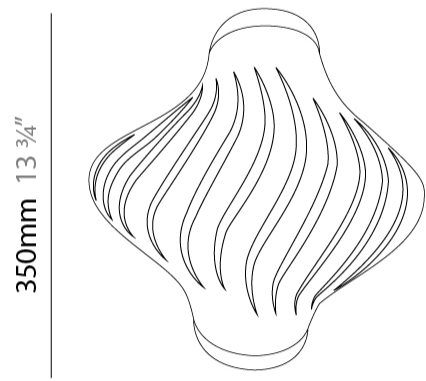

PROJECT
TYPE
SPECIFIER
QUANTITY
DATE

HELIOS SURFACE

D63007-

base number   Finish
Options

1. To build a product code in our configurator select the specify button on the base model # product page
2. To build a manual product code on this datasheet choose from the options listed below in blue font and add the suffix to the base model #

GENERAL

Series: Helios
Brand: Linea Zero
Division: Design
Mounting Type: Surface
Mounting Location: Wall
Subcategory: Ambient

PHYSICAL

Shape: Abstract
Length (mm): 340
Length (in): 13 ³/₈
Height (mm): 350
Height (in): 13 ³/₄
Extension (mm): 190
Extension (in): 7 ¹/₂
Light Distribution: Direct / Indirect
Diffuser: Polilux™ Shade - See Finish Options
Fixture Finish: WHI / BLK / PBL / POR / PGN / COP / NGD / PKM / SIL
Fixture Material: Polilux™/ Metal holder

ELECTRICAL

Number of Lamps: 1
Lamp Type: LED Retrofit
Bulb Included: Bulb Not Included
Max. Wattage Per Lamp (W): 7
Lamp Base: E26
Input Voltage (V): 120
Upon Request: 277Vac / GU24

LED

OPTICAL

RATINGS AND CERTIFICATIONS

Certified By: Certified for North American Standards
IP rating: IP20