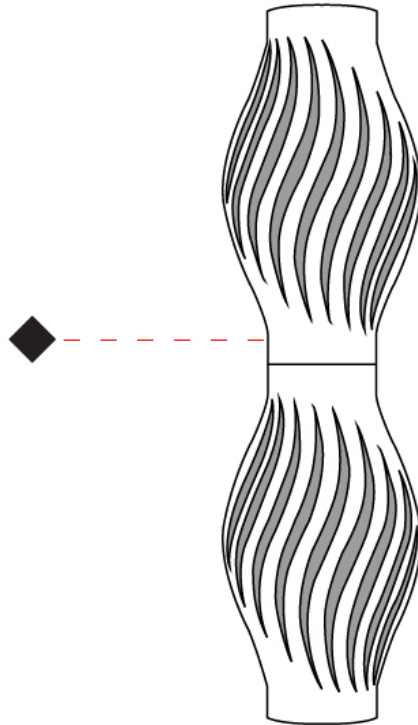

HELIOS PORTABLE

D64029-

PROJECT

TYPE

SPECIFIER

QUANTITY

DATE

D