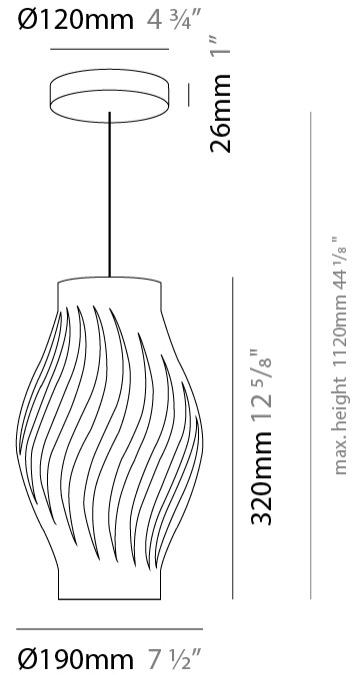

HELIOS LONG SUSPENSION

D61033-

base number   Finish
Options

1. To build a product code in our configurator select the specify button on the base model # product page
2. To build a manual product code on this datasheet choose from the options listed below in blue font and add the suffix to the base model #

GENERAL

Series: Helios
Subseries: Helios Long
Brand: Linea Zero
Division: Design
Mounting Type: Suspension
Mounting Location: Ceiling
Subcategory: Pendant

PHYSICAL

Shape: Abstract
Diameter (mm): 190
Diameter (in): 7 1/2
Height (mm): 320
Height (in): 12 5/8
Max. Overall Height (mm): 1120
Max. Overall Height (in): 44 1/8
Light Distribution: Downlight
Diffuser: Polilux™ Shade - See Finish Options
[Fixture Finish: WHI / BLK / PBL / POR / PGN / COP / NGD / PKM / SIL](#)
Fixture Material: Polilux™/ Metal holder

ELECTRICAL

Number of Lamps: 1
Lamp Type: LED Retrofit
Bulb Included: Bulb Not Included
Max. Wattage Per Lamp (W): 7
Lamp Base: E26
Input Voltage (V): 120
Upon Request: 277Vac / GU24

LED

OPTICAL

RATINGS AND CERTIFICATIONS

Certified By: Certified for North American Standards
IP rating: IP20

PROJECT
TYPE
SPECIFIER
QUANTITY
DATE