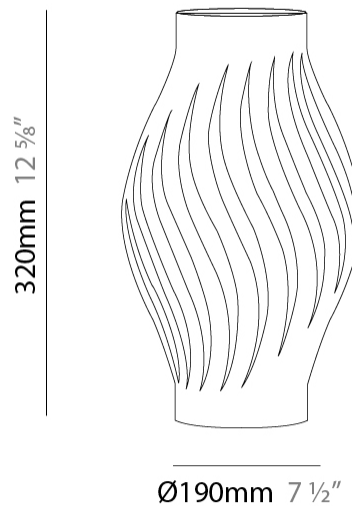

PROJECT
TYPE
SPECIFIER
QUANTITY
DATE

HELIOS PORTABLE

D64026-

base number   Finish
Options

1. To build a product code in our configurator select the specify button on the base model # product page
2. To build a manual product code on this datasheet choose from the options listed below in blue font and add the suffix to the base model #

GENERAL

Series: Helios
Brand: Linea Zero
Division: Design
Mounting Type: Portable
Mounting Location: Table
Subcategory: Table

PHYSICAL

Shape: Abstract
Diameter (mm): 190
Diameter (in): 7 1/2
Height (mm): 320
Height (in): 12 5/8
Light Distribution: Omnidirectional
Diffuser: Polilux™ Shade - See Finish Options
Fixture Finish: WHI / BLK / PBL / POR / PGN / COP / NGD / PKM / SIL
Fixture Material: Polilux™/ Metal holder
Upon Request: Bolt Down

ELECTRICAL

Number of Lamps: 1
Lamp Type: LED Retrofit
Bulb Included: Bulb Not Included
Max. Wattage Per Lamp (W): 7
Lamp Base: E26
Input Voltage (V): 120
Upon Request: 277Vac / GU24

LED

OPTICAL

RATINGS AND CERTIFICATIONS

Certified By: Certified for North American Standards
IP rating: IP20