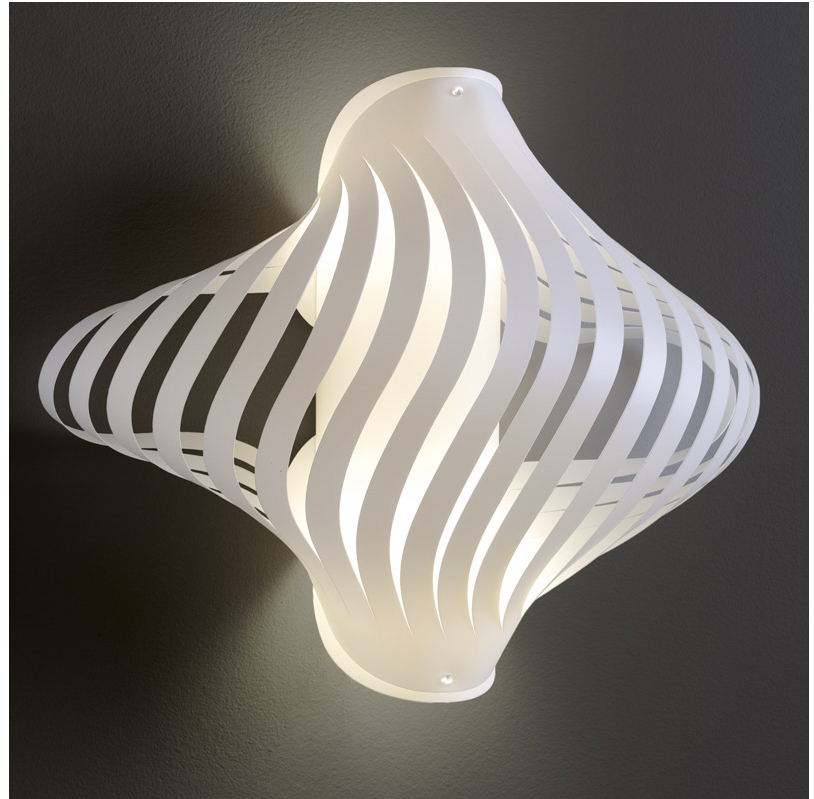

PROJECT
TYPE
SPECIFIER
QUANTITY
DATE

HELIOS SURFACE

D62027-

base number   Finish
Options

1. To build a product code in our configurator select the specify button on the base model # product page
2. To build a manual product code on this datasheet choose from the options listed below in blue font and add the suffix to the base model #

GENERAL

Series: Helios
Brand: Linea Zero
Division: Design
Mounting Type: Surface
Mounting Location: Ceiling
Subcategory: Ambient

PHYSICAL

Shape: Abstract
Length (mm): 520
Length (in): 20 1/2
Width (mm): 260
Width (in): 10 1/4
Height (mm): 420
Height (in): 16 9/16
Light Distribution: Omnidirectional
Diffuser: Polilux™ Shade - See Finish Options
Fixture Finish: WHI / BLK / PBL / POR / PGN / COP / NGD / PKM / SIL
Fixture Material: Polilux™/ Metal holder

ELECTRICAL

Number of Lamps: 2
Lamp Type: LED Retrofit
Bulb Included: Bulb Not Included
Max. Wattage Per Lamp (W): 7
Lamp Base: E26
Input Voltage (V): 120
Upon Request: 277Vac / GU24

LED

OPTICAL

RATINGS AND CERTIFICATIONS

Certified By: Certified for North American Standards
IP rating: IP20