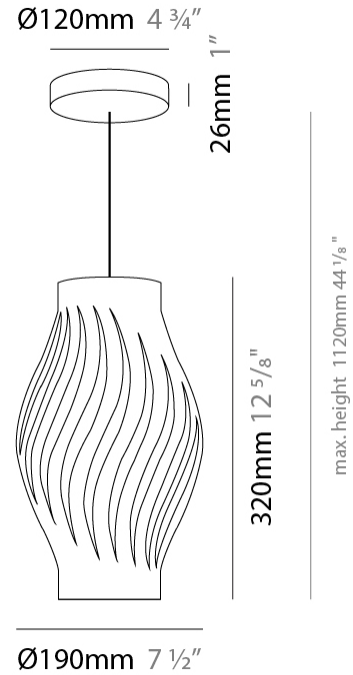

HELIOS LONG SUSPENSION

D61033-

base number   Finish
Options

1. To build a product code in our configurator select the specify button on the base model # product page
2. To build a manual product code on this datasheet choose from the options listed below in blue font and add the suffix to the base model #

GENERAL

Series: Helios
Subseries: Helios Long
Partner: Linea Zero
Division: Design
Installation: Suspension
Product Type: Pendant
Mounting Location: Ceiling
Light Distribution: Downlight

PHYSICAL

Shape: Abstract
Diameter (mm): 190
Diameter (in): 7 1/2"
Height (mm): 320
Height (in): 12 5/8"
Max. Overall Height (mm): 1120
Max. Overall Height (in): 44 1/8"
Diffuser: Polilux™ Shade - See Finish Options
Fixture Finish: WHI / BLK / PBL / POR / PGN / COP / NGD / PKM / SIL
Fixture Material: Polilux™/ Metal holder
Primary Material: Non-Static Polilux

ELECTRICAL

Number of Lamps: 1
Lamp Type: LED Retrofit
Bulb Included: Bulb Not Included
Max. Wattage Per Lamp (W): 7
Lamp Base: E26
Input Voltage (V): 120
Upon Request: 277Vac / GU24

LED

OPTICAL

RATINGS AND CERTIFICATIONS

Certified By: Certified for North American Standards
IP rating: IP20

PROJECT	_____
TYPE	_____
SPECIFIER	_____
QUANTITY	_____
DATE	_____