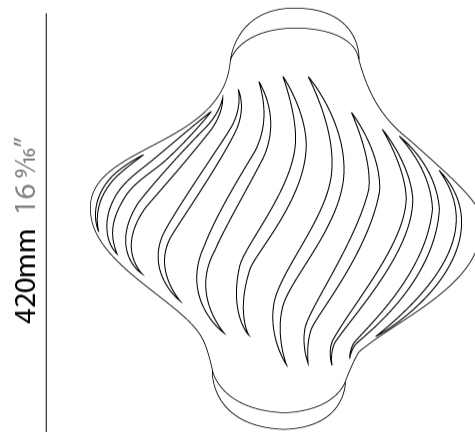

PROJECT
TYPE
SPECIFIER
QUANTITY
DATE

HELIOS SURFACE

D62027-

base number   Finish
Options

1. To build a product code in our configurator select the specify button on the base model # product page
2. To build a manual product code on this datasheet choose from the options listed below in blue font and add the suffix to the base model #

GENERAL

Series: Helios
Brand: Linea Zero
Division: Design
Mounting Type: Surface
Mounting Location: Ceiling
Subcategory: Ambient

PHYSICAL

Shape: Abstract
Length (mm): 520
Length (in): 20 1/2
Width (mm): 260
Width (in): 10 1/4
Height (mm): 420
Height (in): 16 9/16
Light Distribution: Omnidirectional
Diffuser: Polilux™ Shade - See Finish Options
Fixture Finish: WHI / BLK / PBL / POR / PGN / COP / NGD / PKM / SIL
Fixture Material: Polilux™/ Metal holder

ELECTRICAL

Number of Lamps: 2
Lamp Type: LED Retrofit
Bulb Included: Bulb Not Included
Max. Wattage Per Lamp (W): 7
Lamp Base: E26
Input Voltage (V): 120
Upon Request: 277Vac / GU24

LED

OPTICAL

RATINGS AND CERTIFICATIONS

Certified By: Certified for North American Standards
IP rating: IP20