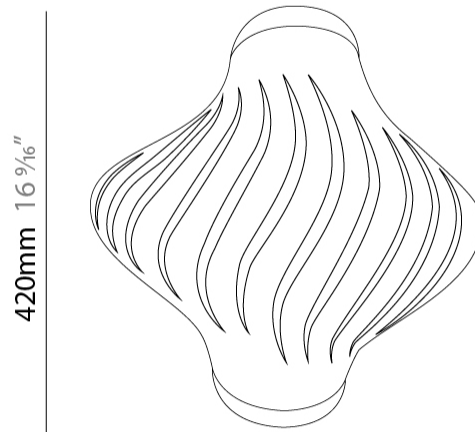

PROJECT
TYPE
SPECIFIER
QUANTITY
DATE

HELIOS SURFACE

D62022-

base number   Finish
Options

1. To build a product code in our configurator select the specify button on the base model # product page
2. To build a manual product code on this datasheet choose from the options listed below in blue font and add the suffix to the base model #

GENERAL

Series: Helios
Brand: Linea Zero
Division: Design
Mounting Type: Surface
Mounting Location: Ceiling
Subcategory: Ambient

PHYSICAL

Shape: Abstract
Diameter (mm): 400
Diameter (in): 15 3/4
Height (mm): 390
Height (in): 15 3/8
Light Distribution: Omnidirectional
Diffuser: Polilux™ Shade - See Finish Options
Fixture Finish: WHI / BLK / PBL / POR / PGN / COP / NGD / PKM / SIL
Fixture Material: Polilux™/ Metal holder

ELECTRICAL

Number of Lamps: 1
Lamp Type: LED Retrofit
Bulb Included: Bulb Not Included
Max. Wattage Per Lamp (W): 7
Lamp Base: E26
Input Voltage (V): 120
Upon Request: 277Vac / GU24

LED

OPTICAL

RATINGS AND CERTIFICATIONS

Certified By: Certified for North American Standards
IP rating: IP20