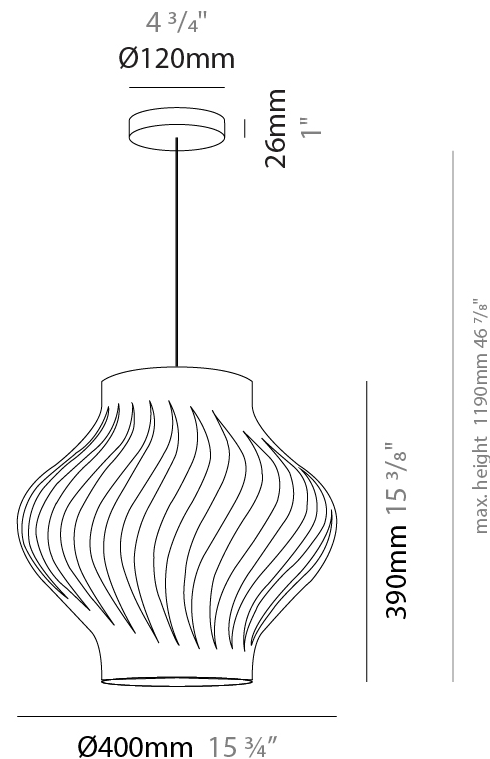

PROJECT	
TYPE	
SPECIFIER	
QUANTITY	
DATE	

HELIOS SHELL SUSPENSION

D61030- : D61030-WHI

base number

1. To build a product code in our configurator select the specify button on the base model # product page
2. To build a manual product code on this datasheet choose from the options listed below in blue font and add the suffix to the base model #

GENERAL

Series: Helios
Subseries: Helios Shell
Partner: Linea Zero
Division: Design
Installation: Suspension
Product Type: Pendant
Mounting Location: Ceiling

PHYSICAL

Shape: Abstract
Diameter (mm): 400
Diameter (in): 15 3/4
Height (mm): 390
Height (in): 15 3/8
Max. Overall Height (mm): 1190
Max. Overall Height (in): 46 7/8
Weight (kg): 1.5
Weight (lbs): 1.199
Diffuser: White - Polilux® Shade
Fixture Material: Polilux™/ Metal holder
Primary Material: Non-Static Polilux
Cable Details: Cable length 31" - White

ELECTRICAL

Number of Lamps: 1
Lamp Type: LED Retrofit
Bulb Included: Bulb Not Included
Total Output Wattage (W): 7
Max. Wattage Per Lamp (W): 7
Lamp Base: E26
Input Voltage (V): 120

LED

OPTICAL

RATINGS AND CERTIFICATIONS

Certified By: CSA Certified to UL and CSA Standards
IP rating: IP20