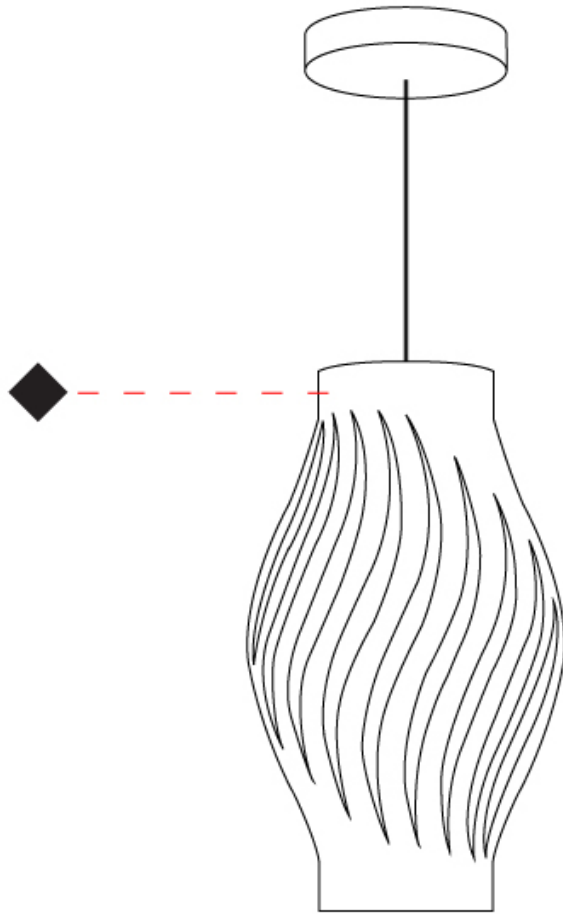

HELIOS LONG SUSPENSION

D61033-

PROJECT	_____
TYPE	_____
SPECIFIER	_____
QUANTITY	_____
DATE	_____

D