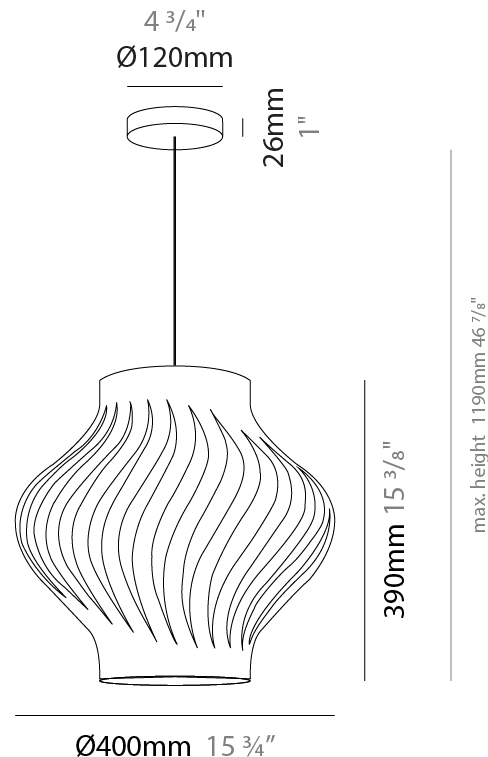

PROJECT	
TYPE	
SPECIFIER	
QUANTITY	
DATE	

HELIOS SHELL SUSPENSION

D61030-

base number   Finish
Options

1. To build a product code in our configurator select the specify button on the base model # product page
2. To build a manual product code on this datasheet choose from the options listed below in blue font and add the suffix to the base model #

GENERAL

Series: Helios
Subseries: Helios Shell
Brand: Linea Zero
Division: Design
Mounting Type: Suspension
Mounting Location: Ceiling
Subcategory: Pendant

PHYSICAL

Shape: Abstract
Diameter (mm): 400
Diameter (in): 15 3/4
Height (mm): 390
Height (in): 15 3/8
Max. Overall Height (mm): 1190
Max. Overall Height (in): 46 7/8
Light Distribution: Omnidirectional
Diffuser: Polilux™ Shade - See Finish Options
[Fixture Finish: WHI / BLK / PBL / POR / PGN / COP / NGD / PKM / SIL](#)
Fixture Material: Polilux™/ Metal holder
Cable Details: Cable length 31"

ELECTRICAL

Number of Lamps: 1
Lamp Type: LED Retrofit
Bulb Included: Bulb Not Included
Max. Wattage Per Lamp (W): 7
Lamp Base: E26
Input Voltage (V): 120
Upon Request: 277Vac / GU24

LED

OPTICAL

RATINGS AND CERTIFICATIONS

Certified By: Certified for North American Standards
IP rating: IP20