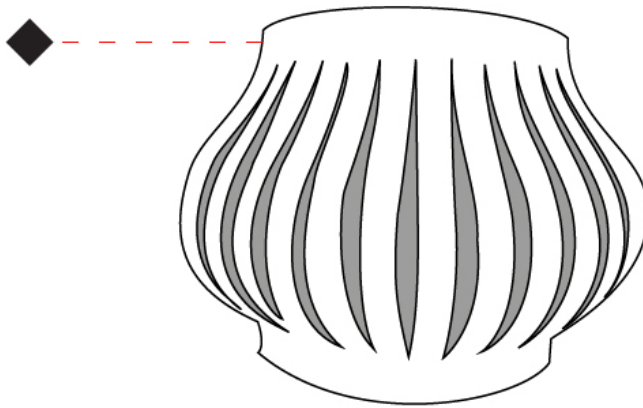

D63005-

PROJECT

TYPE

SPECIFIER

QUANTITY

DATE

D