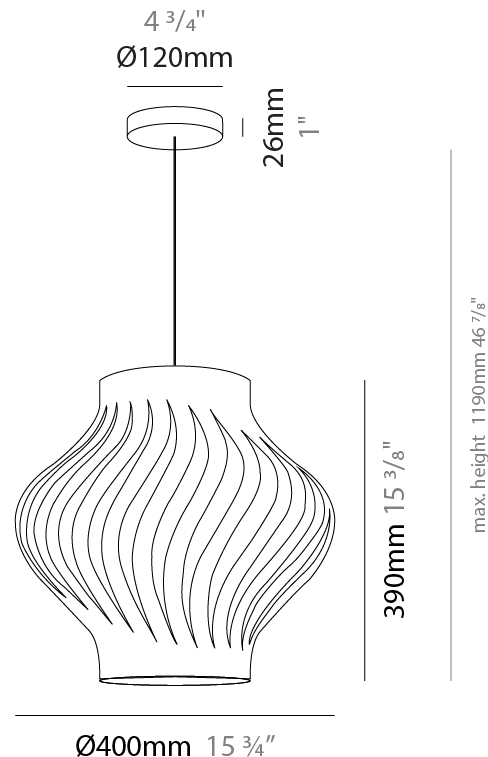

PROJECT	_____
TYPE	_____
SPECIFIER	_____
QUANTITY	_____
DATE	_____

HELIOS SHELL SUSPENSION

D61030-

base number   Finish
Options

1. To build a product code in our configurator select the specify button on the base model # product page
2. To build a manual product code on this datasheet choose from the options listed below in blue font and add the suffix to the base model #

GENERAL

Series: Helios _____
Subseries: Helios Shell _____
Partner: Linea Zero _____
Division: Design _____
Installation: Suspension _____
Product Type: Pendant _____
Mounting Location: Ceiling _____

PHYSICAL

Shape: Abstract _____
Diameter (mm): 400 _____
Diameter (in): 15 3/4 _____
Height (mm): 390 _____
Height (in): 15 3/8 _____
Max. Overall Height (mm): 1190 _____
Max. Overall Height (in): 46 7/8 _____
Diffuser: Polilux™ Shade - See Finish Options _____
Fixture Finish: WHI / BLK / PBL / POR / PGN / COP / NGD / PKM / SIL _____
Fixture Material: Polilux™/ Metal holder _____
Primary Material: Non-Static Polilux _____
Cable Details: Cable length 31" _____

ELECTRICAL

Number of Lamps: 1 _____
Lamp Type: LED Retrofit _____
Bulb Included: Bulb Not Included _____
Max. Wattage Per Lamp (W): 7 _____
Lamp Base: E26 _____
Input Voltage (V): 120 _____
Upon Request: 277Vac / GU24 _____

LED

OPTICAL

RATINGS AND CERTIFICATIONS

Certified By: Certified for North American Standards _____
IP rating: IP20 _____