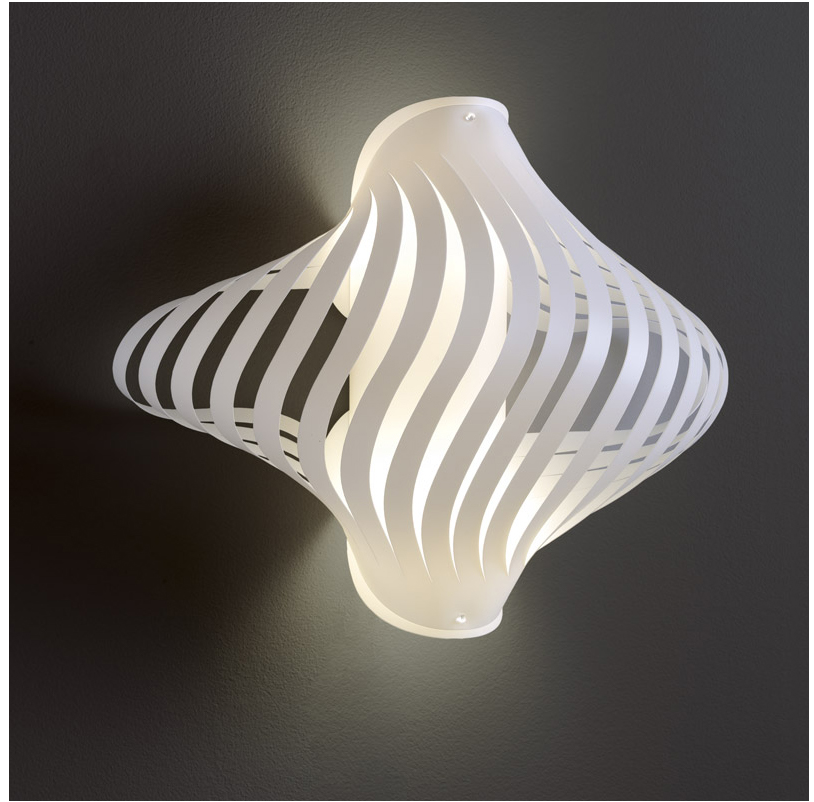

PROJECT	_____
TYPE	_____
SPECIFIER	_____
QUANTITY	_____
DATE	_____

HELIOS SURFACE

D63007-

base number   Finish
Options

1. To build a product code in our configurator select the specify button on the base model # product page
2. To build a manual product code on this datasheet choose from the options listed below in blue font and add the suffix to the base model #

GENERAL

Series: Helios
Brand: Linea Zero
Division: Design
Mounting Type: Surface
Mounting Location: Wall
Subcategory: Ambient

PHYSICAL

Shape: Abstract
Length (mm): 340
Length (in): 13 ³/₈
Height (mm): 350
Height (in): 13 ³/₄
Extension (mm): 190
Extension (in): 7 ¹/₂
Light Distribution: Direct / Indirect
Diffuser: Polilux™ Shade - See Finish Options
Fixture Finish: WHI / BLK / PBL / POR / PGN / COP / NGD / PKM / SIL
Fixture Material: Polilux™/ Metal holder

ELECTRICAL

Number of Lamps: 1
Lamp Type: LED Retrofit
Bulb Included: Bulb Not Included
Max. Wattage Per Lamp (W): 7
Lamp Base: E26
Input Voltage (V): 120
Upon Request: 277Vac / GU24

LED

OPTICAL

RATINGS AND CERTIFICATIONS

Certified By: Certified for North American Standards
IP rating: IP20