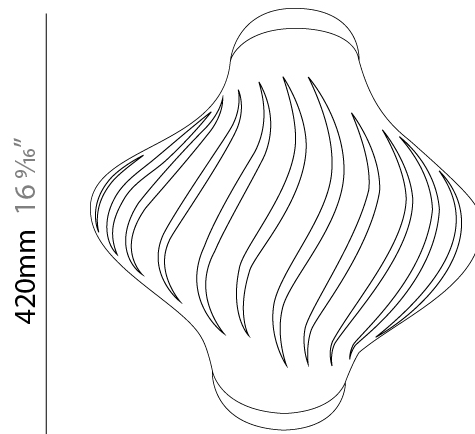

PROJECT	_____
TYPE	_____
SPECIFIER	_____
QUANTITY	_____
DATE	_____

HELIOS SURFACE

D62026-

base number   Finish
Options

1. To build a product code in our configurator select the specify button on the base model # product page
2. To build a manual product code on this datasheet choose from the options listed below in blue font and add the suffix to the base model #

GENERAL

Series: Helios _____
Partner: Linea Zero _____
Division: Design _____
Installation: Surface _____
Product Type: Ceiling Surface _____
Mounting Location: Ceiling _____
Light Distribution: Downlight _____

PHYSICAL

Shape: Abstract _____
Length (mm): 520 _____
Length (in): 20 ½ _____
Width (mm): 260 _____
Width (in): 10 ¼ _____
Height (mm): 420 _____
Height (in): 16 9/16 _____
Diffuser: Polilux™ Shade - See Finish Options _____
Fixture Finish: WHI / BLK / PBL / POR / PGN / COP / NGD / PKM / SIL _____
Fixture Material: Polilux™/ Metal holder _____
Primary Material: Non-Static Polilux _____

ELECTRICAL

Number of Lamps: 2 _____
Lamp Type: LED Retrofit _____
Bulb Included: Bulb Not Included _____
Max. Wattage Per Lamp (W): 7 _____
Lamp Base: E26 _____
Input Voltage (V): 120 _____
Upon Request: 277Vac / GU24 _____

LED

OPTICAL

RATINGS AND CERTIFICATIONS

Certified By: Certified for North American Standards _____
IP rating: IP20 _____