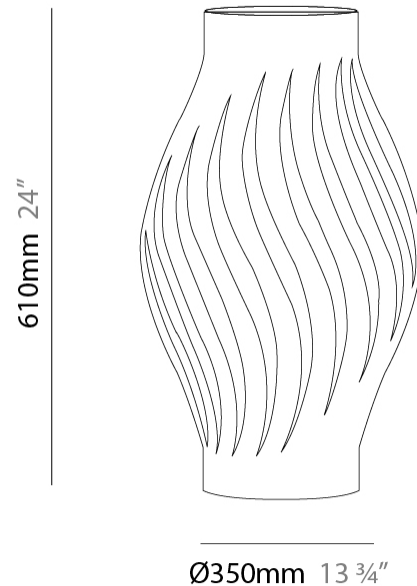

PROJECT _____
TYPE _____
SPECIFIER _____
QUANTITY _____
DATE _____

HELIOS PORTABLE

D64024-

base number   Finish
Options

1. To build a product code in our configurator select the specify button on the base model # product page
2. To build a manual product code on this datasheet choose from the options listed below in blue font and add the suffix to the base model #

GENERAL

Series: Helios _____
Brand: Linea Zero _____
Division: Design _____
Mounting Type: Portable _____
Mounting Location: Table _____
Subcategory: Table _____

PHYSICAL

Shape: Abstract _____
Diameter (mm): 350 _____
Diameter (in): 13 ¾ _____
Height (mm): 610 _____
Height (in): 24 _____
Light Distribution: Omnidirectional _____
Diffuser: Polilux™ Shade - See Finish Options _____
Fixture Finish: WHI / BLK / PBL / POR / PGN / COP / NGD / PKM / SIL _____
Fixture Material: Polilux™/ Metal holder _____
Upon Request: Bolt Down _____

ELECTRICAL

Number of Lamps: 1 _____
Lamp Type: LED Retrofit _____
Bulb Included: Bulb Not Included _____
Max. Wattage Per Lamp (W): 7 _____
Lamp Base: E26 _____
Input Voltage (V): 120 _____
Upon Request: 277Vac / GU24 _____

LED

OPTICAL

RATINGS AND CERTIFICATIONS

Certified By: Certified for North American Standards _____
IP rating: IP20 _____