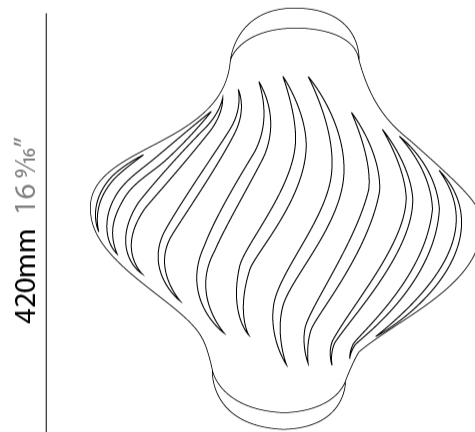

PROJECT	_____
TYPE	_____
SPECIFIER	_____
QUANTITY	_____
DATE	_____

HELIOS SURFACE

D62022-

base number   Finish
Options

1. To build a product code in our configurator select the specify button on the base model # product page
2. To build a manual product code on this datasheet choose from the options listed below in blue font and add the suffix to the base model #

GENERAL

Series: Helios _____
Brand: Linea Zero _____
Division: Design _____
Mounting Type: Surface _____
Mounting Location: Ceiling _____
Subcategory: Ambient _____

PHYSICAL

Shape: Abstract _____
Diameter (mm): 400 _____
Diameter (in): 15 3/4 _____
Height (mm): 390 _____
Height (in): 15 3/8 _____
Light Distribution: Omnidirectional _____
Diffuser: Polilux™ Shade - See Finish Options _____
Fixture Finish: WHI / BLK / PBL / POR / PGN / COP / NGD / PKM / SIL _____
Fixture Material: Polilux™/ Metal holder _____

ELECTRICAL

Number of Lamps: 1 _____
Lamp Type: LED Retrofit _____
Bulb Included: Bulb Not Included _____
Max. Wattage Per Lamp (W): 7 _____
Lamp Base: E26 _____
Input Voltage (V): 120 _____
Upon Request: 277Vac / GU24 _____

LED

OPTICAL

RATINGS AND CERTIFICATIONS

Certified By: Certified for North American Standards _____
IP rating: IP20 _____