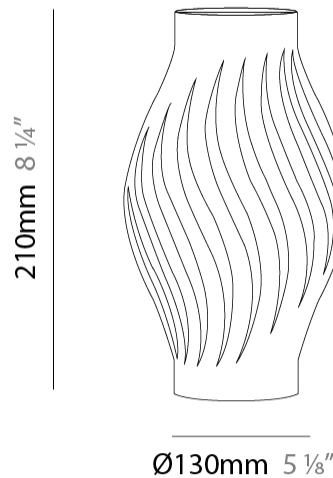

PROJECT
TYPE
SPECIFIER
QUANTITY
DATE

HELIOS PORTABLE

D64027-

base number Finish
Options

1. To build a product code in our configurator select the specify button on the base model # product page
2. To build a manual product code on this datasheet choose from the options listed below in blue font and add the suffix to the base model #

GENERAL

Series: Helios
Brand: Linea Zero
Division: Design
Mounting Type: Portable
Mounting Location: Table
Subcategory: Table

PHYSICAL

Shape: Abstract
Diameter (mm): 130
Diameter (in): 5 1/8
Height (mm): 210
Height (in): 8 1/4
Light Distribution: Omnidirectional
Diffuser: Polilux™ Shade - See Finish Options
Fixture Finish: WHI / BLK / PBL / POR / PGN / COP / NGD / PKM / SIL
Fixture Material: Polilux™/ Metal holder
Upon Request: Bolt Down

ELECTRICAL

Number of Lamps: 1
Lamp Type: LED Retrofit
Bulb Included: Bulb Not Included
Max. Wattage Per Lamp (W): 3
Lamp Base: E12
Input Voltage (V): 120

LED

OPTICAL

RATINGS AND CERTIFICATIONS

Certified By: Certified for North American Standards
IP rating: IP20