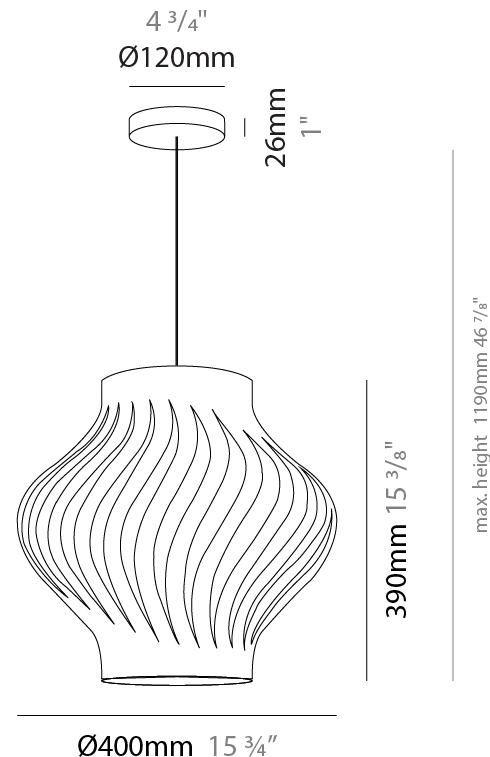

PROJECT	
TYPE	
SPECIFIER	
QUANTITY	
DATE	

HELIOS SHELL SUSPENSION

D61030-

base number   Finish
Options

1. To build a product code in our configurator select the specify button on the base model # product page
2. To build a manual product code on this datasheet choose from the options listed below in blue font and add the suffix to the base model #

GENERAL

Series: Helios
Subseries: Helios Shell
Brand: Linea Zero
Division: Design
Mounting Type: Suspension
Mounting Location: Ceiling
Subcategory: Pendant

PHYSICAL

Shape: Abstract
Diameter (mm): 400
Diameter (in): 15 3/4
Height (mm): 390
Height (in): 15 3/8
Max. Overall Height (mm): 1190
Max. Overall Height (in): 46 7/8
Light Distribution: Omnidirectional
Diffuser: Polilux™ Shade - See Finish Options
Fixture Finish: WHI / BLK / PBL / POR / PGN / COP / NGD / PKM / SIL
Fixture Material: Polilux™/ Metal holder
Cable Details: Cable length 31"

ELECTRICAL

Number of Lamps: 1
Lamp Type: LED Retrofit
Bulb Included: Bulb Not Included
Max. Wattage Per Lamp (W): 7
Lamp Base: E26
Input Voltage (V): 120
Upon Request: 277Vac / GU24

LED

OPTICAL

RATINGS AND CERTIFICATIONS

Certified By: Certified for North American Standards
IP rating: IP20