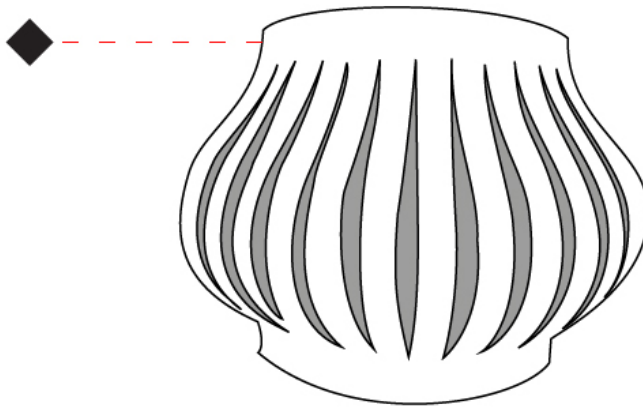

D63004-

PROJECT

TYPE

SPECIFIER

QUANTITY

DATE

D