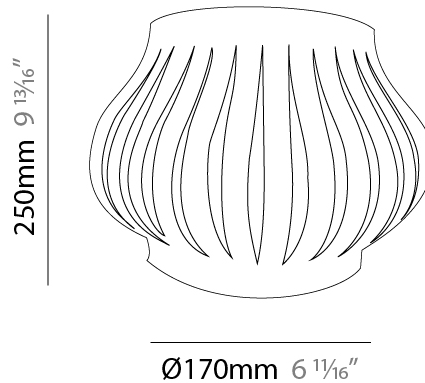

HELIOS SURFACE

D63004-

base number   Finish
Options

1. To build a product code in our configurator select the specify button on the base model # product page
2. To build a manual product code on this datasheet choose from the options listed below in blue font and add the suffix to the base model #

GENERAL

Series: Helios
Brand: Linea Zero
Division: Design
Mounting Type: Surface
Mounting Location: Wall
Subcategory: Ambient

PHYSICAL

Shape: Abstract
Length (mm): 330
Length (in): 13
Height (mm): 250
Height (in): 9 ¹³/₁₆
Extension (mm): 170
Extension (in): 6 ¹¹/₁₆
Light Distribution: Omnidirectional
Diffuser: Polilux™ Shade - See Finish Options
Fixture Finish: WHI / BLK / PBL / POR / PGN / COP / NGD / PKM / SIL
Fixture Material: Polilux™/ Metal holder

ELECTRICAL

Number of Lamps: 1
Lamp Type: LED Retrofit
Bulb Included: Bulb Not Included
Max. Wattage Per Lamp (W): 7
Lamp Base: E26
Input Voltage (V): 120
Upon Request: 277Vac / GU24

LED

OPTICAL

RATINGS AND CERTIFICATIONS

Certified By: Certified for North American Standards
IP rating: IP20