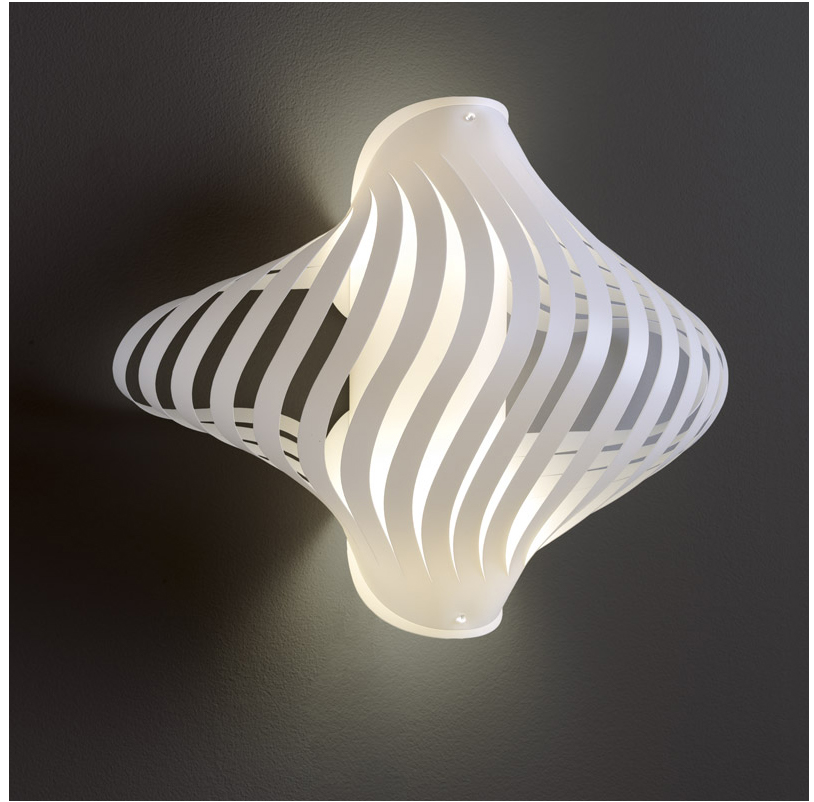

PROJECT	_____
TYPE	_____
SPECIFIER	_____
QUANTITY	_____
DATE	_____

HELIOS SURFACE

D63006-

base number   Finish
Options

1. To build a product code in our configurator select the specify button on the base model # product page
2. To build a manual product code on this datasheet choose from the options listed below in blue font and add the suffix to the base model #

GENERAL

Series: Helios
Brand: Linea Zero
Division: Design
Mounting Type: Surface
Mounting Location: Wall
Subcategory: Ambient

PHYSICAL

Shape: Abstract
Length (mm): 340
Length (in): 13 ³/₈
Height (mm): 350
Height (in): 13 ³/₄
Extension (mm): 190
Extension (in): 7 ¹/₂
Light Distribution: Omnidirectional
Diffuser: Polilux™ Shade - See Finish Options
Fixture Finish: WHI / BLK / PBL / POR / PGN / COP / NGD / PKM / SIL
Fixture Material: Polilux™/ Metal holder

ELECTRICAL

Number of Lamps: 1
Lamp Type: LED Retrofit
Bulb Included: Bulb Not Included
Max. Wattage Per Lamp (W): 7
Lamp Base: E26
Input Voltage (V): 120
Upon Request: 277Vac / GU24

LED

OPTICAL

RATINGS AND CERTIFICATIONS

Certified By: Certified for North American Standards
IP rating: IP20