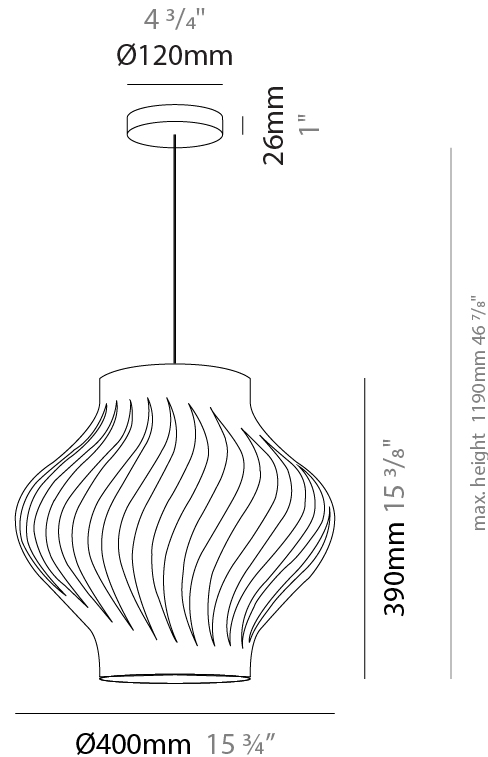

PROJECT	
TYPE	
SPECIFIER	
QUANTITY	
DATE	

HELIOS SHELL SUSPENSION

D61030-

base number   Finish
Options

1. To build a product code in our configurator select the specify button on the base model # product page
2. To build a manual product code on this datasheet choose from the options listed below in blue font and add the suffix to the base model #

GENERAL

Series: Helios
Subseries: Helios Shell
Partner: Linea Zero
Division: Design
Installation: Suspension
Product Type: Pendant
Mounting Location: Ceiling

PHYSICAL

Shape: Abstract
Diameter (mm): 400
Diameter (in): 15 3/4
Height (mm): 390
Height (in): 15 3/8
Max. Overall Height (mm): 1190
Max. Overall Height (in): 46 7/8
Diffuser: Polilux™ Shade - See Finish Options
Fixture Finish: WHI / BLK / PBL / POR / PGN / COP / NGD / PKM / SIL
Fixture Material: Polilux™/ Metal holder
Primary Material: Non-Static Polilux
Cable Details: Cable length 31"

ELECTRICAL

Number of Lamps: 1
Lamp Type: LED Retrofit
Bulb Included: Bulb Not Included
Max. Wattage Per Lamp (W): 7
Lamp Base: E26
Input Voltage (V): 120
Upon Request: 277Vac / GU24

LED

OPTICAL

RATINGS AND CERTIFICATIONS

Certified By: Certified for North American Standards
IP rating: IP20