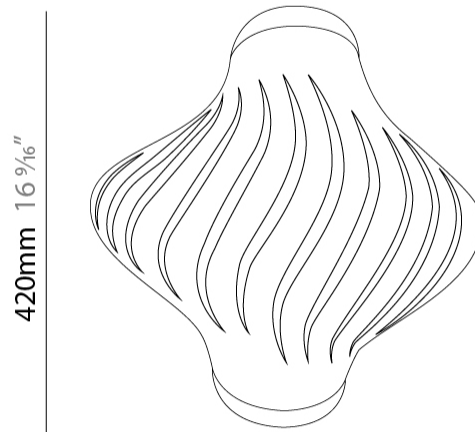

PROJECT
TYPE
SPECIFIER
QUANTITY
DATE

HELIOS SURFACE

D62026-

base number   Finish
Options

1. To build a product code in our configurator select the specify button on the base model # product page
2. To build a manual product code on this datasheet choose from the options listed below in blue font and add the suffix to the base model #

GENERAL

Series: Helios
Brand: Linea Zero
Division: Design
Mounting Type: Surface
Mounting Location: Ceiling
Subcategory: Ambient

PHYSICAL

Shape: Abstract
Length (mm): 520
Length (in): 20 1/2
Width (mm): 260
Width (in): 10 1/4
Height (mm): 420
Height (in): 16 9/16
Light Distribution: Downlight
Diffuser: Polilux™ Shade - See Finish Options
Fixture Finish: WHI / BLK / PBL / POR / PGN / COP / NGD / PKM / SIL
Fixture Material: Polilux™/ Metal holder

ELECTRICAL

Number of Lamps: 2
Lamp Type: LED Retrofit
Bulb Included: Bulb Not Included
Max. Wattage Per Lamp (W): 7
Lamp Base: E26
Input Voltage (V): 120
Upon Request: 277Vac / GU24

LED

OPTICAL

RATINGS AND CERTIFICATIONS

Certified By: Certified for North American Standards
IP rating: IP20