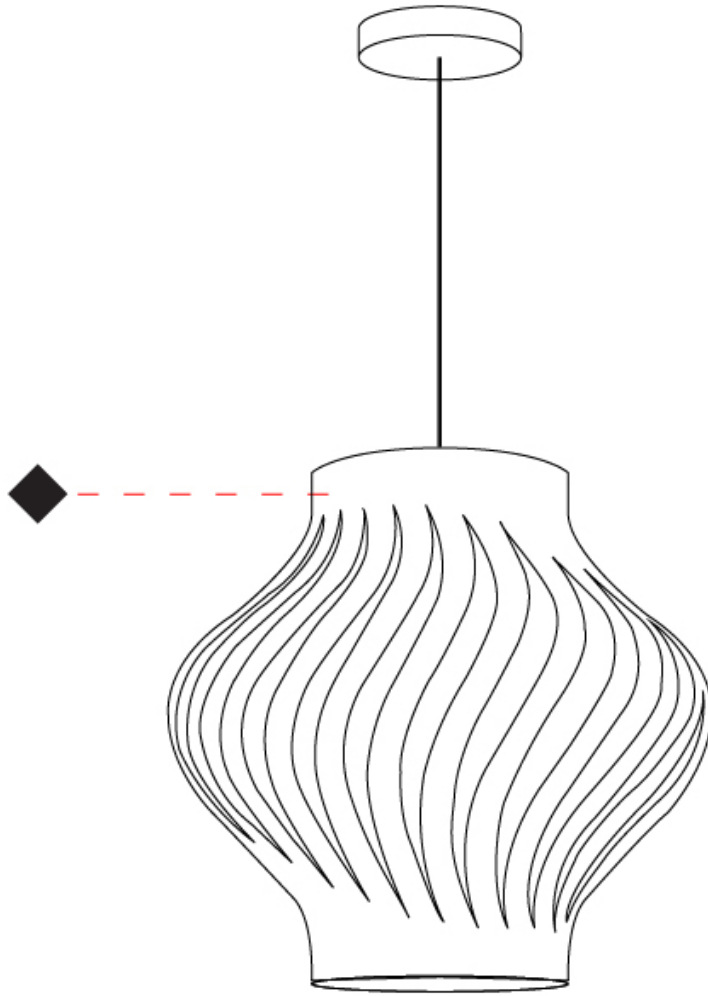

HELIOS SHELL SUSPENSION

D61030- : D61030-WHI

PROJECT _____

TYPE _____

SPECIFIER _____

QUANTITY _____

DATE _____