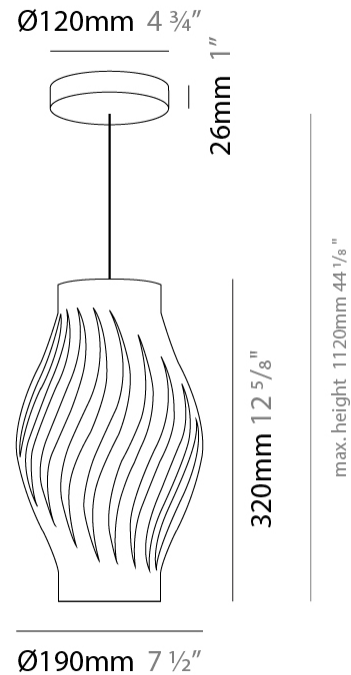

HELIOS LONG SUSPENSION

D61033-

base number   Finish
Options

1. To build a product code in our configurator select the specify button on the base model # product page
2. To build a manual product code on this datasheet choose from the options listed below in blue font and add the suffix to the base model #

GENERAL

Series: Helios
Subseries: Helios Long
Partner: Linea Zero
Division: Design
Installation: Suspension
Product Type: Pendant
Mounting Location: Ceiling
Light Distribution: Downlight

PHYSICAL

Shape: Abstract
Diameter (mm): 190
Diameter (in): 7 1/2"
Height (mm): 320
Height (in): 12 5/8"
Max. Overall Height (mm): 1120
Max. Overall Height (in): 44 1/8"
Diffuser: Polilux™ Shade - See Finish Options
[Fixture Finish: WHI / BLK / PBL / POR / PGN / COP / NGD / PKM / SIL](#)
Fixture Material: Polilux™/ Metal holder
Primary Material: Non-Static Polilux

ELECTRICAL

Number of Lamps: 1
Lamp Type: LED Retrofit
Bulb Included: Bulb Not Included
Max. Wattage Per Lamp (W): 7
Lamp Base: E26
Input Voltage (V): 120
Upon Request: 277Vac / GU24

LED

OPTICAL

RATINGS AND CERTIFICATIONS

Certified By: Certified for North American Standards
IP rating: IP20

PROJECT	_____
TYPE	_____
SPECIFIER	_____
QUANTITY	_____
DATE	_____