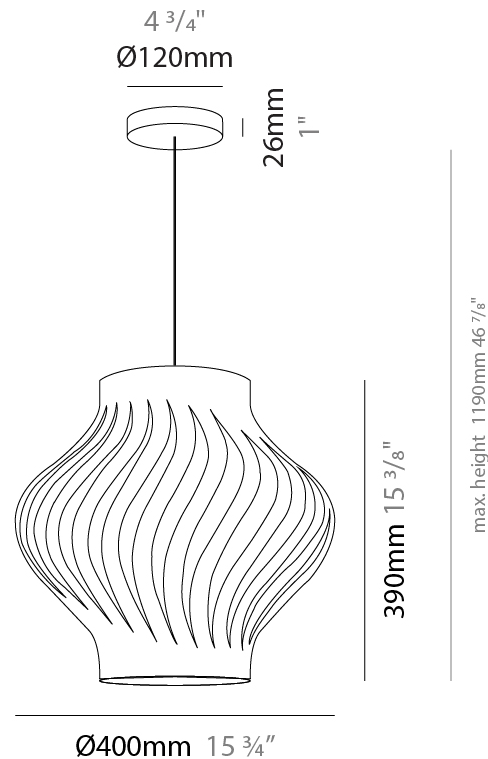

PROJECT	
TYPE	
SPECIFIER	
QUANTITY	
DATE	

HELIOS SHELL SUSPENSION

D61030-

base number   Finish
Options

1. To build a product code in our configurator select the specify button on the base model # product page
2. To build a manual product code on this datasheet choose from the options listed below in blue font and add the suffix to the base model #

GENERAL

Series: Helios
Subseries: Helios Shell
Partner: Linea Zero
Division: Design
Installation: Suspension
Product Type: Pendant
Mounting Location: Ceiling

PHYSICAL

Shape: Abstract
Diameter (mm): 400
Diameter (in): 15 3/4
Height (mm): 390
Height (in): 15 3/8
Max. Overall Height (mm): 1190
Max. Overall Height (in): 46 7/8
Diffuser: Polilux™ Shade - See Finish Options
Fixture Finish: WHI / BLK / PBL / POR / PGN / COP / NGD / PKM / SIL
Fixture Material: Polilux™/ Metal holder
Primary Material: Non-Static Polilux
Cable Details: Cable length 31"

ELECTRICAL

Number of Lamps: 1
Lamp Type: LED Retrofit
Bulb Included: Bulb Not Included
Max. Wattage Per Lamp (W): 7
Lamp Base: E26
Input Voltage (V): 120
Upon Request: 277Vac / GU24

LED

OPTICAL

RATINGS AND CERTIFICATIONS

Certified By: Certified for North American Standards
IP rating: IP20