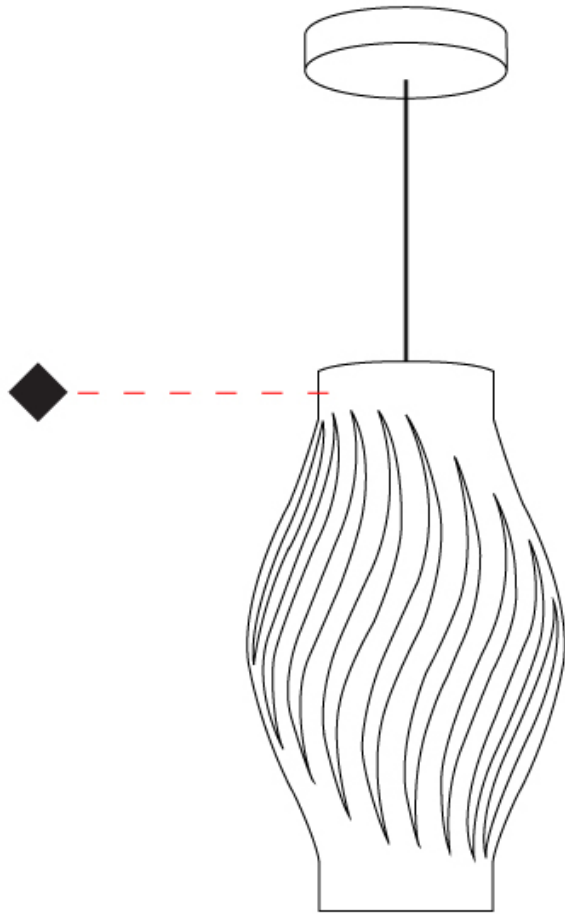

HELIOS LONG SUSPENSION

D61033-

PROJECT

TYPE

SPECIFIER

QUANTITY

DATE

D