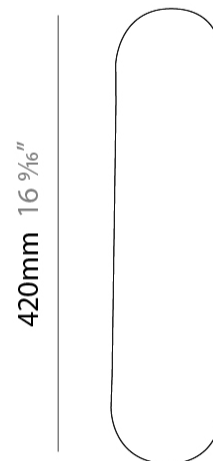

HELIOS SURFACE

D62029-

base number   Finish
Options

1. To build a product code in our configurator select the specify button on the base model # product page
2. To build a manual product code on this datasheet choose from the options listed below in blue font and add the suffix to the base model #

GENERAL

Series: Helios
Brand: Linea Zero
Division: Design
Mounting Type: Surface
Mounting Location: Ceiling
Subcategory: Ambient

PHYSICAL

Shape: Cylinder
Length (mm): 110
Length (in): 4 ⁵/₁₆
Width (mm): 90
Width (in): 3 ⁹/₁₆
Height (mm): 420
Height (in): 16 ⁵/₁₆
Light Distribution: Direct / Indirect
Diffuser: Polilux™ Shade - See Finish Options
Fixture Finish: WHI / BLK / PBL / POR / PGN / COP / NGD / PKM / SIL
Fixture Material: Polilux™/ Metal holder

ELECTRICAL

Number of Lamps: 2
Lamp Type: LED Retrofit
Bulb Included: Bulb Not Included
Max. Wattage Per Lamp (W): 7
Lamp Base: E26
Input Voltage (V): 120
Upon Request: 277Vac / GU24

LED

OPTICAL

RATINGS AND CERTIFICATIONS

Certified By: Certified for North American Standards
IP rating: IP20

PROJECT
TYPE
SPECIFIER
QUANTITY
DATE