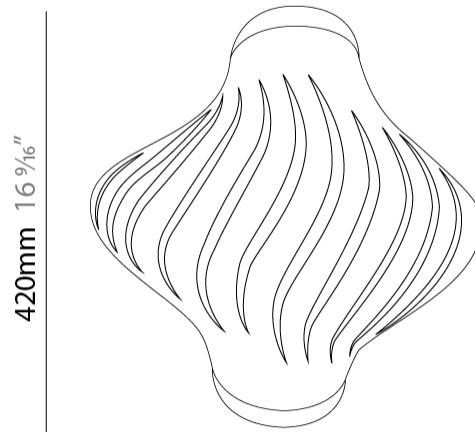

PROJECT	_____
TYPE	_____
SPECIFIER	_____
QUANTITY	_____
DATE	_____

HELIOS SURFACE

D62027-

base number   Finish
Options

1. To build a product code in our configurator select the specify button on the base model # product page
2. To build a manual product code on this datasheet choose from the options listed below in blue font and add the suffix to the base model #

GENERAL

Series: Helios _____
Partner: Linea Zero _____
Division: Design _____
Installation: Surface _____
Product Type: Ceiling Surface _____
Mounting Location: Ceiling _____

PHYSICAL

Shape: Abstract _____
Length (mm): 520 _____
Length (in): 20 ½ _____
Width (mm): 260 _____
Width (in): 10 ¼ _____
Height (mm): 420 _____
Height (in): 16 9/16 _____
Diffuser: Polilux™ Shade - See Finish Options _____
Fixture Finish: WHI / BLK / PBL / POR / PGN / COP / NGD / PKM / SIL _____
Fixture Material: Polilux™/ Metal holder _____
Primary Material: Non-Static Polilux _____

ELECTRICAL

Number of Lamps: 2 _____
Lamp Type: LED Retrofit _____
Bulb Included: Bulb Not Included _____
Max. Wattage Per Lamp (W): 7 _____
Lamp Base: E26 _____
Input Voltage (V): 120 _____
Upon Request: 277Vac / GU24 _____

LED

OPTICAL

RATINGS AND CERTIFICATIONS

Certified By: Certified for North American Standards _____
IP rating: IP20 _____