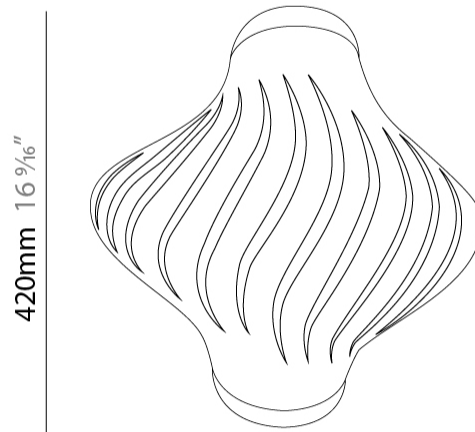

HELIOS SURFACE

D62027-

base number   Finish
Options

PROJECT	_____
TYPE	_____
SPECIFIER	_____
QUANTITY	_____
DATE	_____

1. To build a product code in our configurator select the specify button on the base model # product page
2. To build a manual product code on this datasheet choose from the options listed below in blue font and add the suffix to the base model #

GENERAL

Series: Helios _____
Brand: Linea Zero _____
Division: Design _____
Mounting Type: Surface _____
Mounting Location: Ceiling _____
Subcategory: Ambient _____

PHYSICAL

Shape: Abstract _____
Length (mm): 520 _____
Length (in): 20 1/2 _____
Width (mm): 260 _____
Width (in): 10 1/4 _____
Height (mm): 420 _____
Height (in): 16 9/16 _____
Light Distribution: Omnidirectional _____
Diffuser: Polilux™ Shade - See Finish Options _____
Fixture Finish: WHI / BLK / PBL / POR / PGN / COP / NGD / PKM / SIL _____
Fixture Material: Polilux™/ Metal holder _____

ELECTRICAL

Number of Lamps: 2 _____
Lamp Type: LED Retrofit _____
Bulb Included: Bulb Not Included _____
Max. Wattage Per Lamp (W): 7 _____
Lamp Base: E26 _____
Input Voltage (V): 120 _____
Upon Request: 277Vac / GU24 _____

LED

OPTICAL

RATINGS AND CERTIFICATIONS

Certified By: Certified for North American Standards _____
IP rating: IP20 _____