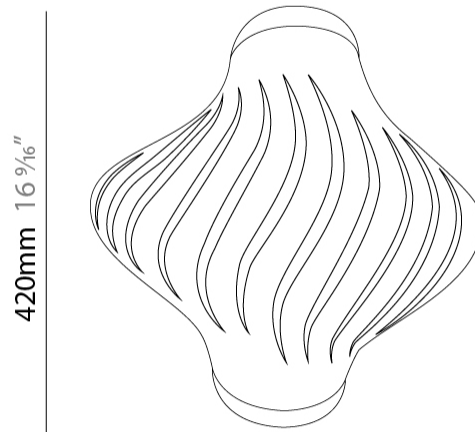

PROJECT	_____
TYPE	_____
SPECIFIER	_____
QUANTITY	_____
DATE	_____

HELIOS SURFACE

D62026-

base number   Finish
Options

1. To build a product code in our configurator select the specify button on the base model # product page
2. To build a manual product code on this datasheet choose from the options listed below in blue font and add the suffix to the base model #

GENERAL

Series: Helios _____
Partner: Linea Zero _____
Division: Design _____
Installation: Surface _____
Product Type: Ceiling Surface _____
Mounting Location: Ceiling _____
Light Distribution: Downlight _____

PHYSICAL

Shape: Abstract _____
Length (mm): 520 _____
Length (in): 20 ½ _____
Width (mm): 260 _____
Width (in): 10 ¼ _____
Height (mm): 420 _____
Height (in): 16 9/16 _____
Diffuser: Polilux™ Shade - See Finish Options _____
Fixture Finish: WHI / BLK / PBL / POR / PGN / COP / NGD / PKM / SIL _____
Fixture Material: Polilux™/ Metal holder _____
Primary Material: Non-Static Polilux _____

ELECTRICAL

Number of Lamps: 2 _____
Lamp Type: LED Retrofit _____
Bulb Included: Bulb Not Included _____
Max. Wattage Per Lamp (W): 7 _____
Lamp Base: E26 _____
Input Voltage (V): 120 _____
Upon Request: 277Vac / GU24 _____

LED

OPTICAL

RATINGS AND CERTIFICATIONS

Certified By: Certified for North American Standards _____
IP rating: IP20 _____