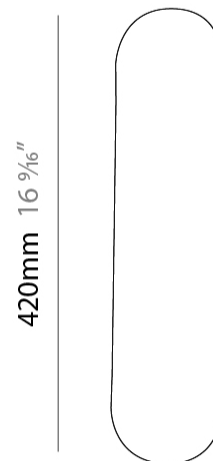

HELIOS SURFACE

D62029-

base number   Finish
Options

PROJECT
TYPE
SPECIFIER
QUANTITY
DATE

1. To build a product code in our configurator select the specify button on the base model # product page
2. To build a manual product code on this datasheet choose from the options listed below in blue font and add the suffix to the base model #

GENERAL

Series: Helios
Partner: Linea Zero
Division: Design
Installation: Surface
Product Type: Ceiling Surface
Mounting Location: Ceiling
Light Distribution: Direct / Indirect

PHYSICAL

Shape: Cylinder
Length (mm): 110
Length (in): 4 ⁵/₁₆
Width (mm): 90
Width (in): 3 ⁷/₁₆
Height (mm): 420
Height (in): 16 ⁵/₁₆
Diffuser: Polilux™ Shade - See Finish Options
Fixture Finish: WHI / BLK / PBL / POR / PGN / COP / NGD / PKM / SIL
Fixture Material: Polilux™/ Metal holder
Primary Material: Non-Static Polilux

ELECTRICAL

Number of Lamps: 2
Lamp Type: LED Retrofit
Bulb Included: Bulb Not Included
Max. Wattage Per Lamp (W): 7
Lamp Base: E26
Input Voltage (V): 120
Upon Request: 277Vac / GU24

LED

OPTICAL

RATINGS AND CERTIFICATIONS

Certified By: Certified for North American Standards
IP rating: IP20