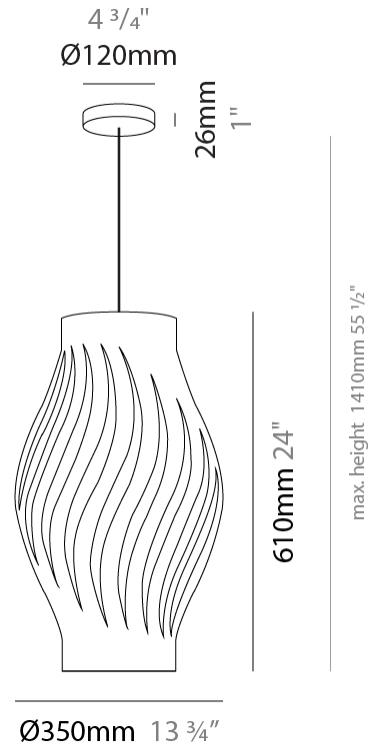

PROJECT	_____
TYPE	_____
SPECIFIER	_____
QUANTITY	_____
DATE	_____

HELIOS LONG SUSPENSION

D61031-

base number   Finish
Options

1. To build a product code in our configurator select the specify button on the base model # product page
2. To build a manual product code on this datasheet choose from the options listed below in blue font and add the suffix to the base model #

GENERAL

Series: Helios
Subseries: Helios Long
Partner: Linea Zero
Division: Design
Installation: Suspension
Product Type: Pendant
Mounting Location: Ceiling
Light Distribution: Downlight

PHYSICAL

Shape: Abstract
Diameter (mm): 350
Diameter (in): 13 ¾
Height (mm): 610
Height (in): 24
Max. Overall Height (mm): 1410
Max. Overall Height (in): 55 ½
Diffuser: Polilux™ Shade - See Finish Options
Fixture Finish: [WHI](#) / [BLK](#) / [PBL](#) / [POR](#) / [PGN](#) / [COP](#) / [NGD](#) / [PKM](#) / [SIL](#)
Fixture Material: Polilux™/ Metal holder
Primary Material: Non-Static Polilux

ELECTRICAL

Number of Lamps: 1
Lamp Type: LED Retrofit
Bulb Included: Bulb Not Included
Max. Wattage Per Lamp (W): 7
Lamp Base: E26
Input Voltage (V): 120
Upon Request: 277Vac / GU24

LED

OPTICAL

RATINGS AND CERTIFICATIONS

Certified By: Certified for North American Standards
IP rating: IP20