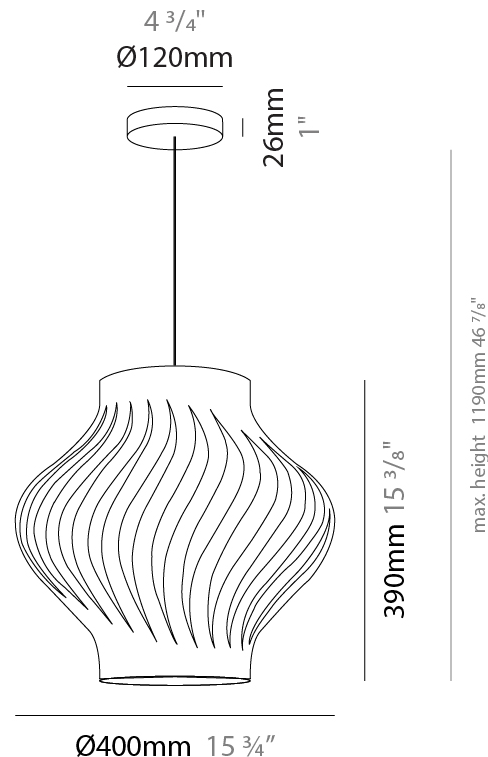

HELIOS SHELL SUSPENSION

D61030-

base number   Finish
Options

1. To build a product code in our configurator select the specify button on the base model # product page
2. To build a manual product code on this datasheet choose from the options listed below in blue font and add the suffix to the base model #

GENERAL

Series: Helios
Subseries: Helios Shell
Brand: Linea Zero
Division: Design
Mounting Type: Suspension
Mounting Location: Ceiling
Subcategory: Pendant

PHYSICAL

Shape: Abstract
Diameter (mm): 400
Diameter (in): 15 3/4
Height (mm): 390
Height (in): 15 3/8
Max. Overall Height (mm): 1190
Max. Overall Height (in): 46 7/8
Light Distribution: Omnidirectional
Diffuser: Polilux™ Shade - See Finish Options
[Fixture Finish: WHI / BLK / PBL / POR / PGN / COP / NGD / PKM / SIL](#)
Fixture Material: Polilux™/ Metal holder
Cable Details: Cable length 31"

ELECTRICAL

Number of Lamps: 1
Lamp Type: LED Retrofit
Bulb Included: Bulb Not Included
Max. Wattage Per Lamp (W): 7
Lamp Base: E26
Input Voltage (V): 120
Upon Request: 277Vac / GU24

LED

OPTICAL

RATINGS AND CERTIFICATIONS

Certified By: Certified for North American Standards
IP rating: IP20

PROJECT	_____
TYPE	_____
SPECIFIER	_____
QUANTITY	_____
DATE	_____