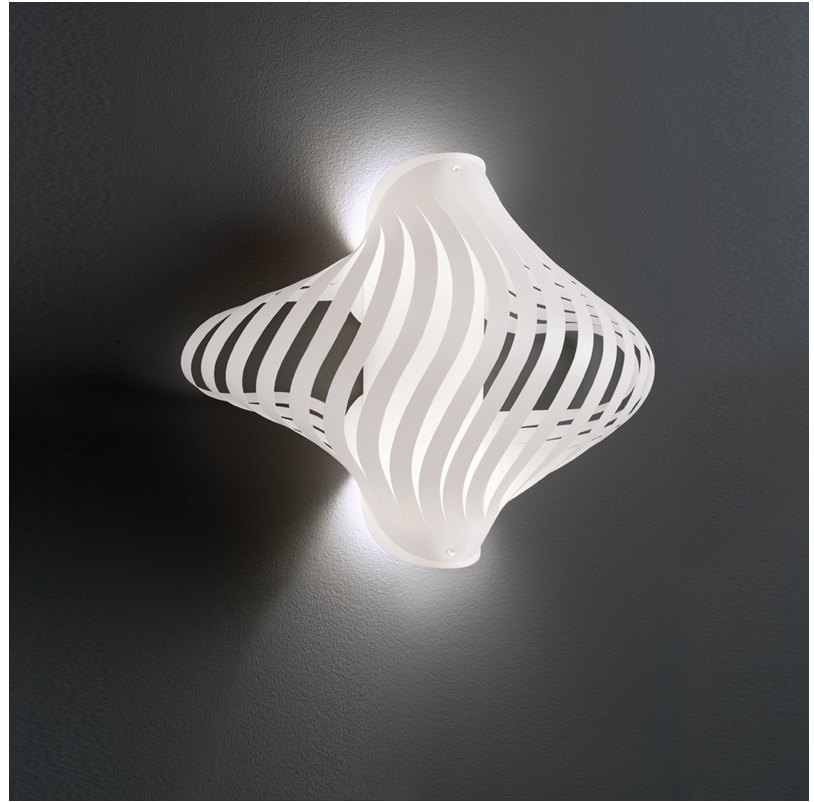

PROJECT	_____
TYPE	_____
SPECIFIER	_____
QUANTITY	_____
DATE	_____

HELIOS SURFACE

D62022-

base number   Finish
Options

1. To build a product code in our configurator select the specify button on the base model # product page
2. To build a manual product code on this datasheet choose from the options listed below in blue font and add the suffix to the base model #

GENERAL

Series: Helios
Brand: Linea Zero
Division: Design
Mounting Type: Surface
Mounting Location: Ceiling
Subcategory: Ambient

PHYSICAL

Shape: Abstract
Diameter (mm): 400
Diameter (in): 15 3/4
Height (mm): 390
Height (in): 15 3/8
Light Distribution: Omnidirectional
Diffuser: Polilux™ Shade - See Finish Options
Fixture Finish: WHI / BLK / PBL / POR / PGN / COP / NGD / PKM / SIL
Fixture Material: Polilux™/ Metal holder

ELECTRICAL

Number of Lamps: 1
Lamp Type: LED Retrofit
Bulb Included: Bulb Not Included
Max. Wattage Per Lamp (W): 7
Lamp Base: E26
Input Voltage (V): 120
Upon Request: 277Vac / GU24

LED

OPTICAL

RATINGS AND CERTIFICATIONS

Certified By: Certified for North American Standards
IP rating: IP20